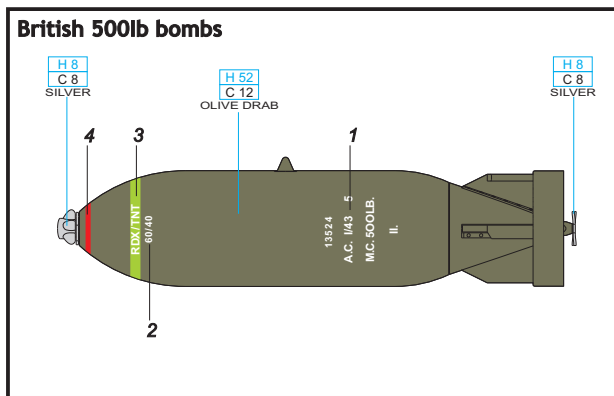

648 368 British 500lb bombs

1/48

BEST BRASS RESIN AROUND!