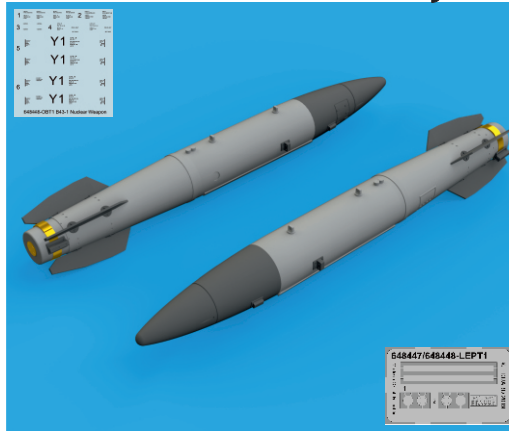

648 460 B43-1 Nuclear Weapon w/SC43-3/-6 tail assembly

1/48 scale

R106
2pcs.

R102
2pcs.

R103
4pcs.

R105
4pcs.

R107
8pcs.

COLOURS

GSI Creos (GUNZE)			Mr.METAL COLOR	
AQUEOUS	Mr.COLOR		Mr.METAL COLOR	
[H 2]	[C 2]	BLACK	[MC214]	DARK IRON
[H 3]	[C 3]	RED		
[H 8]	[C 8]	SILVER		
[H51]	[C11]	LIGHT GULL GRAY		
[H316]	[C316]	WHITE		

This product contains metal and resin detail parts for upgrading scale plastic models. When selecting this set make sure that it is for the kit mentioned in product name as these sets are made specifically for that kit. When upgrading the model some cutting or corrections may be necessary for parts to fit accurately. **WARNING!** This set contains small and sharp parts. Work carefully in a ventilated and well-lit room. Safety glasses are recommended. This product is not suitable for children below 14 years of age.

435 21 Obrnice 170
Czech Republic

www.eduard.com

14,95

648 460 B43-1 Nuclear Weapon w/SC43-3/-6 tail assembly

1/48

B43-1 Nuclear Weapon w/SC43-3/-6 tail assembly

BEST BRASS RESIN AROUND!

-  REMOVE ODSTRANIT
-  GRIND OBROUSIT
-  DRILL HOLE VRTAT OTVOR
-  SYMMETRICAL ASSEMBLY SYMETRICKÁ MONTÁŽ
-  SCRIBE THE PANEL AND HOLES RYTI
-  REVERSE SIDE OTOČIT
- BEND OHNOUT
- OPTION VOLBA
- REPLACE NAHRADIT