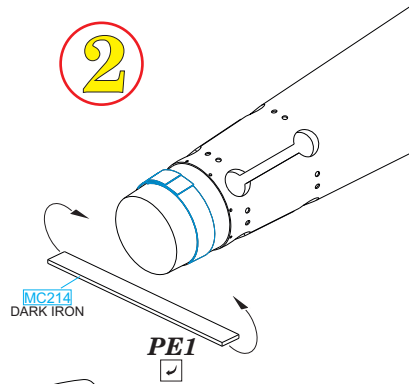

435 21 Obrnice 170
Czech Republic

www.eduard.com

14,95

648 460 B43-1 Nuclear Weapon w/SC43-3/-6 tail assembly

1/48

B43-1 Nuclear Weapon w/SC43-3/-6 tail assembly

BEST BRASS RESIN AROUND!

-  REMOVE ODSTRANIT
-  GRIND OBROUSIT
-  DRILL HOLE VRTAT OTVOR
-  SYMMETRICAL ASSEMBLY SYMETRICKÁ MONTÁŽ
-  SCRIBE THE PANEL AND HOLES RYTI
-  REVERSE SIDE OTOČIT
- BEND OHNOUT
- OPTION VOLBA
- REPLACE NAHRADIT