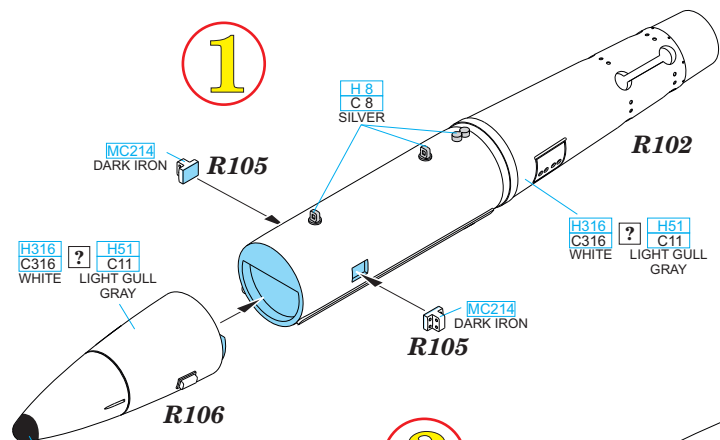

435 21 Obrnice 170
Czech Republic

www.eduard.com

14,95

648 460 B43-1 Nuclear Weapon w/SC43-3/-6 tail assembly

1/48

B43-1 Nuclear Weapon w/SC43-3/-6 tail assembly

BEST BRASS RESIN AROUND!

-  REMOVE ODSTRANIT
-  GRIND OBROUSIT
-  DRILL HOLE VRTAT OTVOR
-  SYMMETRICAL ASSEMBLY SYMETRICKÁ MONTÁŽ
-  SCRIBE THE PANEL AND HOLES RYTI
-  REVERSE SIDE OTOČIT
- BEND OHNOUT
- OPTION VOLBA
- REPLACE NAHRADIT