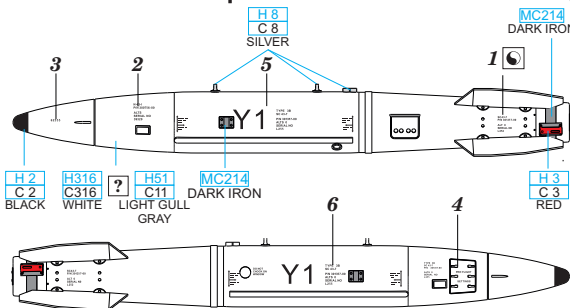

435 21 Obrnice 170
Czech Republic

www.eduard.com

14,95

648 460 B43-1 Nuclear Weapon w/SC43-3/-6 tail assembly

1/48

B43-1 Nuclear Weapon w/SC43-3/-6 tail assembly

BEST BRASS RESIN AROUND!

-  REMOVE ODSTRANIT
-  GRIND OBROUSIT
-  DRILL HOLE VRTAT OTVOR
-  SYMMETRICAL ASSEMBLY SYMETRICKÁ MONTÁŽ
-  SCRIBE THE PANEL AND HOLES RYTI
-  REVERSE SIDE OTOČIT
- BEND OHNOUT
- OPTION VOLBA
- REPLACE NAHRADIT