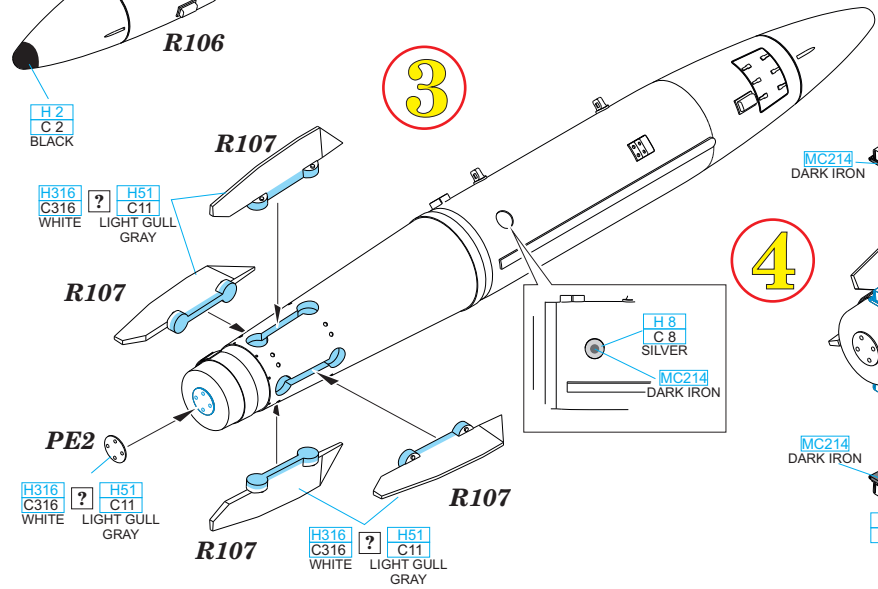

435 21 Obrnice 170
Czech Republic

www.eduard.com

14,95

648 460 B43-1 Nuclear Weapon w/SC43-3/-6 tail assembly

1/48

B43-1 Nuclear Weapon w/SC43-3/-6 tail assembly

BEST BRASS RESIN AROUND!

-  REMOVE ODSTRANIT
-  GRIND OBROUSIT
-  DRILL HOLE VRTAT OTVOR
-  SYMMETRICAL ASSEMBLY SYMETRICKÁ MONTÁŽ
-  SCRIBE THE PANEL AND HOLES RYTI
-  REVERSE SIDE OTOČIT
- BEND OHNOUT
- OPTION VOLBA
- REPLACE NAHRADIT