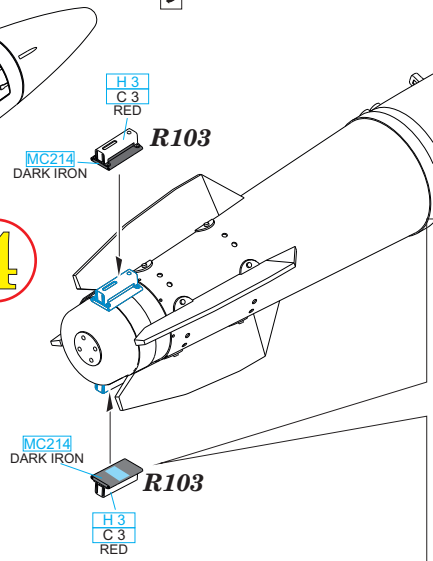

435 21 Obrnice 170
Czech Republic

www.eduard.com

14,95

648 460 B43-1 Nuclear Weapon w/SC43-3/-6 tail assembly

1/48

B43-1 Nuclear Weapon w/SC43-3/-6 tail assembly

BEST BRASS RESIN AROUND!

-  REMOVE ODSTRANIT
-  GRIND OBROUSIT
-  DRILL HOLE VRTAT OTVOR
-  SYMMETRICAL ASSEMBLY SYMETRICKÁ MONTÁŽ
-  SCRIBE THE PANEL AND HOLES RYTI
-  REVERSE SIDE OTOČIT
- BEND OHNOUT
- OPTION VOLBA
- REPLACE NAHRADIT