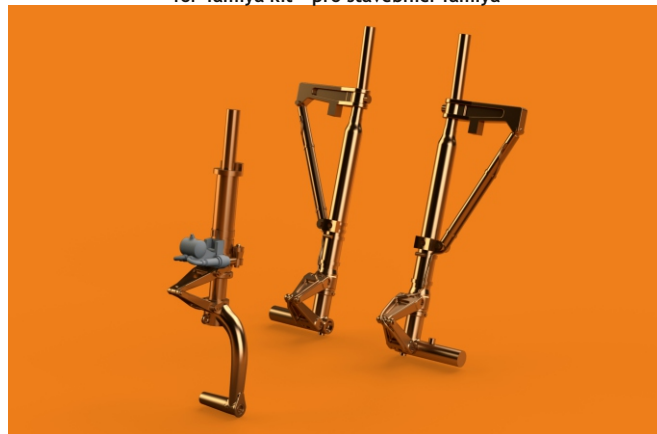

# 648 521 P-38F/G undercarriage legs BRONZE

for Tamiya kit - pro stavebnici Tamiya

1/48 scale

R20

## COLOURS

GSI Creos (GUNZE)			Mr.METAL COLOR	
AQUEOUS	Mr.COLOR			
[H8]	[C8]	SILVER		

# 648 521 P-38F/G undercarriage legs BRONZE

for Tamiya kit - pro stavebnici Tamiya

1/48

1

plastic parts

?

eduard  
BRASSIN 648515

M1

R20

R20

M1