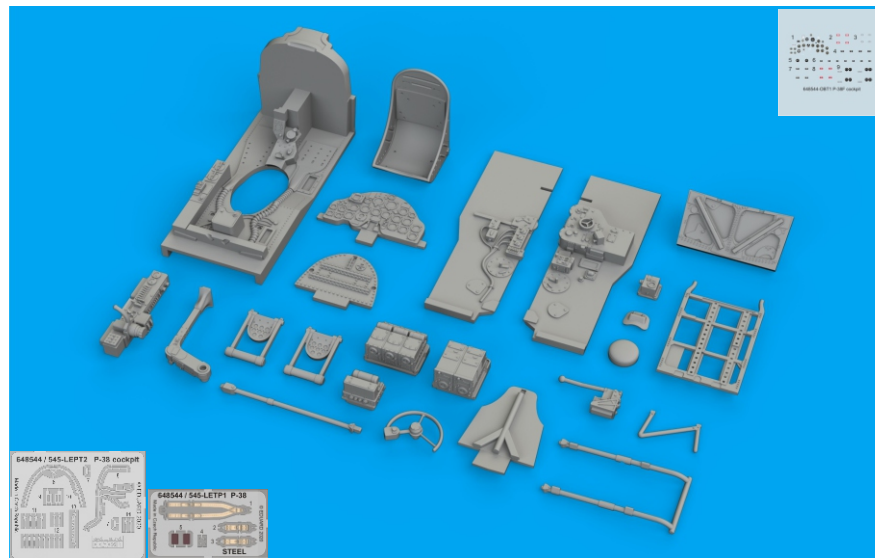

COLOURS

GSI Creos (GUNZE)		Mr.METAL COLOR	
AQUEOUS	Mr.COLOR		
H 8	C 8	SILVER	
H 12	C 33	FLAT BLACK	
H 13	C 3	RED	
H 47	C 41	RED BROWN	
H 51	C 11	LIGHT GULL GRAY	
H 58	C 27	INTERIOR GREEN	
		MC213	STAINLESS

This product contains metal and resin detail parts for upgrading scale plastic models. When selecting this set make sure that it is for the kit mentioned in product name as these sets are made specifically for that kit. When upgrading the model some cutting or corrections may be necessary for parts to fit accurately. **WARNING!** This set contains small and sharp parts. Work carefully in a ventilated and well-lit room. Safety glasses are recommended. This product is not suitable for children below 14 years of age.

Tento výrobek obsahuje leptané a odlévané detaily pro úpravu a vylepšení plastického modelu. Při výběru sady kovových detailů zkontrolujte, zda je určena pro model, který chcete upravit. Model, pro který je sada určena, je uveden u názvu výrobku. Pro přesnou aplikaci kovových a odlévaných dílů může být zapotřebí upravit díly upravovaného modelu. **POZOR!** Sada obsahuje malé ostré díly. Pracujte ve větrané a dobře osvětlené místnosti. Doporučujeme použití ochranných brýlí. Tento výrobek není vhodný pro děti mladší 14 let.

eduard
435 21 Obrnice 170
Czech Republic
www.eduard.com

www.eduard.com
39,95