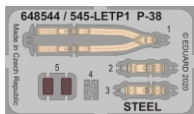

648 544 P-38F cockpit

for Tamiya kit - pro stavebnici Tamiya

1/48 scale

648 544 P-38F cockpit

for Tamiya kit - pro stavebnici Tamiya

1/48

COLOURS

GSI Creos (GUNZE)		Mr.METAL COLOR	
AQUEOUS	Mr.COLOR		
H 8	C 8	SILVER	
H 12	C 33	FLAT BLACK	
H 13	C 3	RED	
H 47	C 41	RED BROWN	
H 51	C 11	LIGHT GULL GRAY	
H 58	C 27	INTERIOR GREEN	
		MC213	STAINLESS