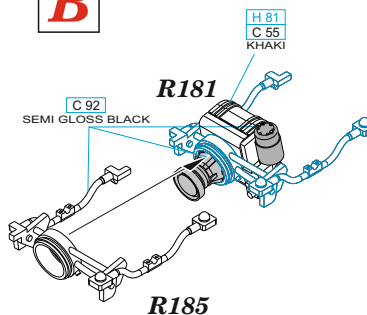

*plastic E1*

*plastic G49*

**THIS HATCH WAS REMOVED  
DURING THE MAINTENANCE ONLY**

 =  **R173**

*plastic G18*

*plastic G20*

0,5mm

**A**

**PE8**

**C 92**  
SEMI GLOSS BLACK

**R179**

**R183**

**C 92**  
SEMI GLOSS BLACK

**B**

**H 81**  
KHAKI

**R181**