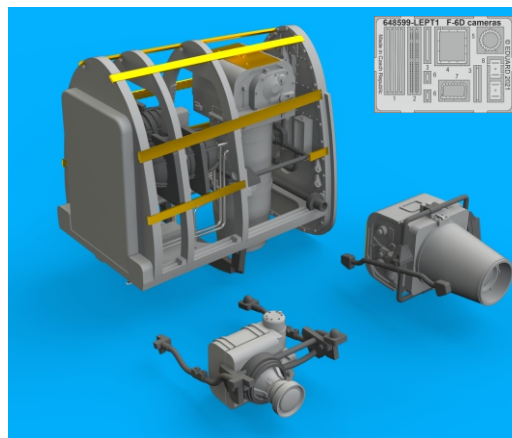

BEST BRASS RESIN AROUND!