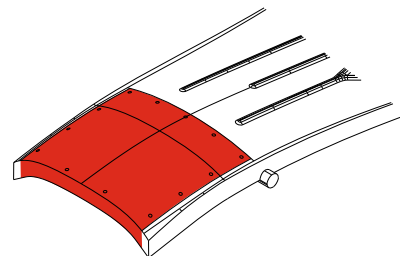

*plastic E1*

*plastic G49*

**THIS HATCH WAS REMOVED  
DURING THE MAINTENANCE ONLY**

 =  **R173**

*plastic G18*

*plastic G20*

0,5mm

**A**