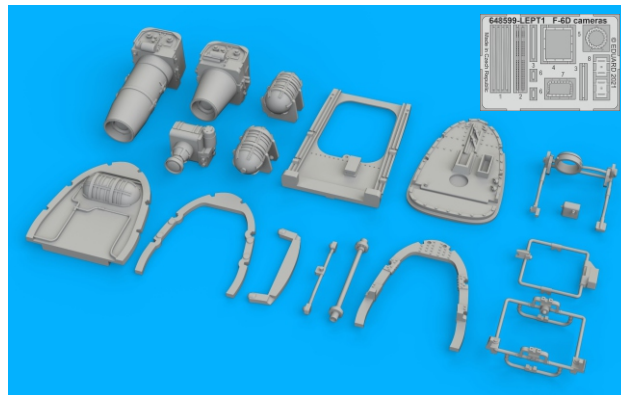

BEST BRASS RESIN AROUND!