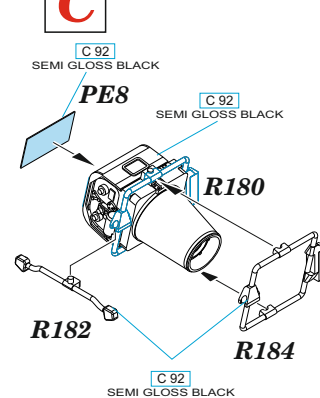

C 92
SEMI GLOSS BLACK

PE8

C 92
SEMI GLOSS BLACK

R180

R182

R184

C 92
SEMI GLOSS BLACK