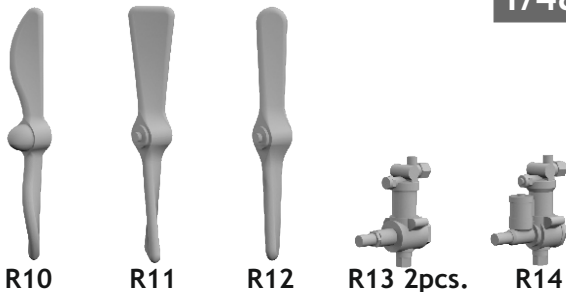

**648 674 Sopwith Camel
Rotherham air pumps**
for Eduard kit - pro stavebnici Eduard

1/48 scale

**648 674 Sopwith Camel
Rotherham air pumps**
for Eduard kit - pro stavebnici Eduard

1/48

COLOURS

GSI Creos (GUNZE)		Mr.METAL COLOR
AQUEOUS	Mr.COLOR	
H 8	C 8	SILVER
H 84	C 42	MAHOAGANY