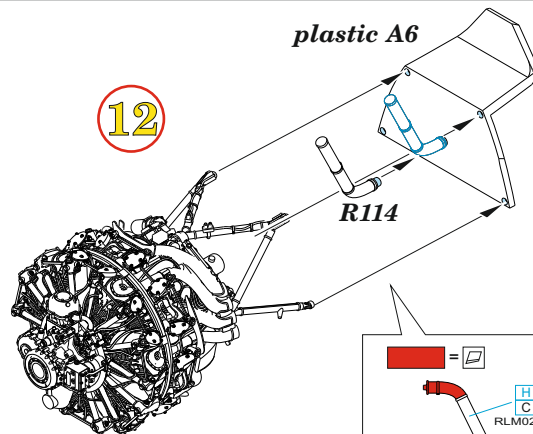

12

plastic A6