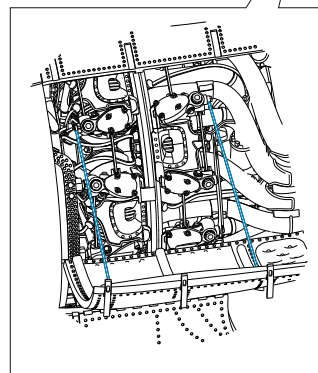

16

BRASSIN
648366

wire
Ø - 0,15mm
l - 15,2mm

wire
Ø - 0,15mm
l - 14,2mm

H8
C8
SILVER