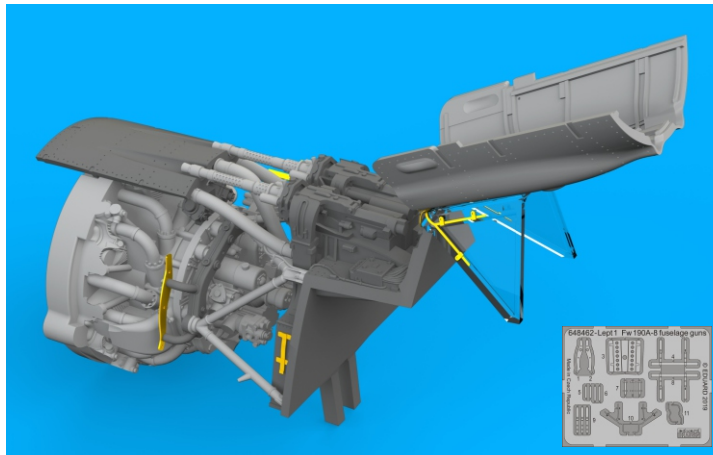

RELATED PRODUCTS

648 649 Fw 190F-8 fuselage guns