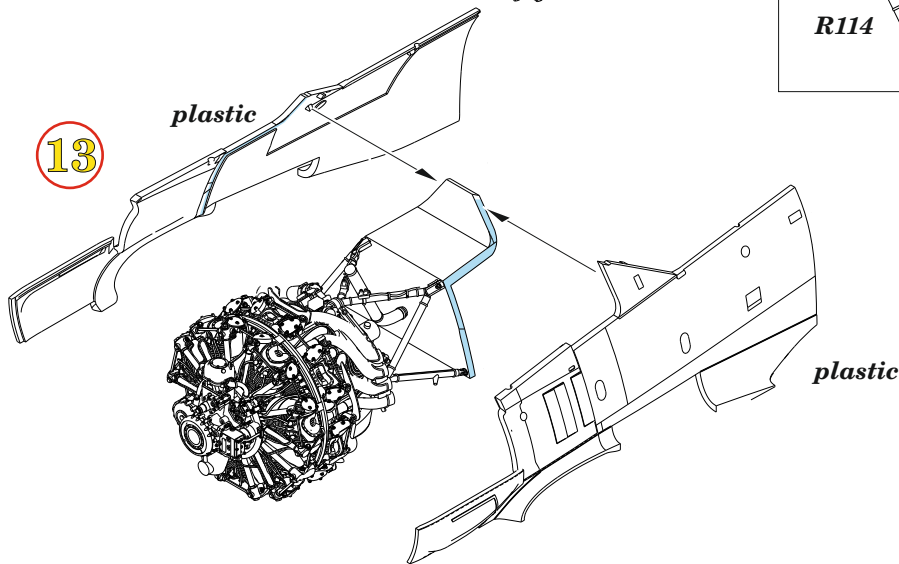

R114

R114

13

plastic