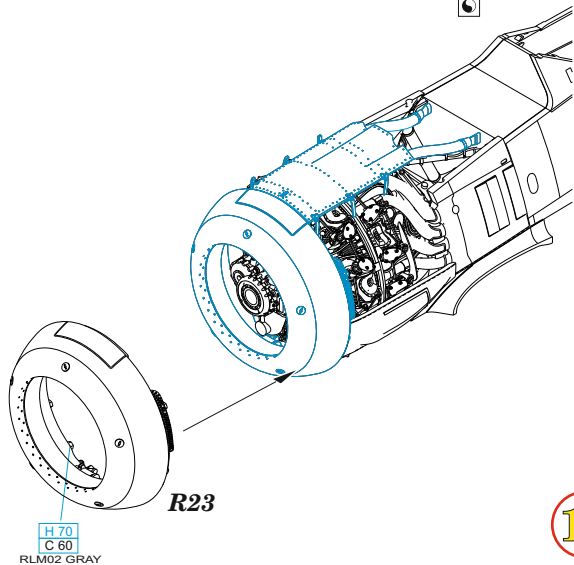

10

11

plastic part

OUTER SIDE OF THE PLASTIC PART

INNER SIDE OF THE PLASTIC PART

l - 0,6mm

∅ - 1mm

∅ - 1mm

14

2

plastic parts

15

16

**BRASSIN**  
648366

wire  
Ø - 0,15mm  
l - 15,2mm

wire  
Ø - 0,15mm  
l - 14,2mm