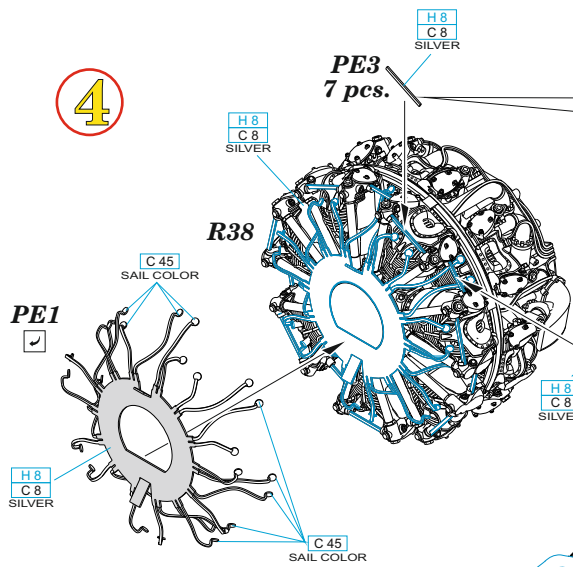

435 21 Obrnice 170  
Czech Republic

www.eduard.com

39,95

648 648

Fw 190F-8 engine  
for Eduard kit - pro stavebnici Eduard

1/48

**BEST BRASS RESIN AROUND!**

1

2

3

4

5

6

7

8

9

10

11

plastic part

OUTER SIDE OF THE PLASTIC PART

INNER SIDE OF THE PLASTIC PART

l - 0,6mm

∅ - 1mm

∅ - 1mm

14

2

plastic parts

15

16

**BRASSIN**  
648366

wire  
Ø - 0,15mm  
l - 15,2mm

wire  
Ø - 0,15mm  
l - 14,2mm