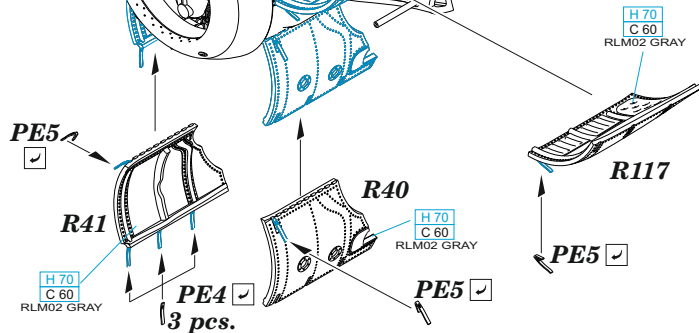

10

11

plastic part

OUTER SIDE OF THE PLASTIC PART

INNER SIDE OF THE PLASTIC PART

l - 0,6mm

∅ - 1mm

∅ - 1mm

14

2

plastic parts

15

16

**BRASSIN**  
648366

wire  
Ø - 0,15mm  
l - 15,2mm

wire  
Ø - 0,15mm  
l - 14,2mm