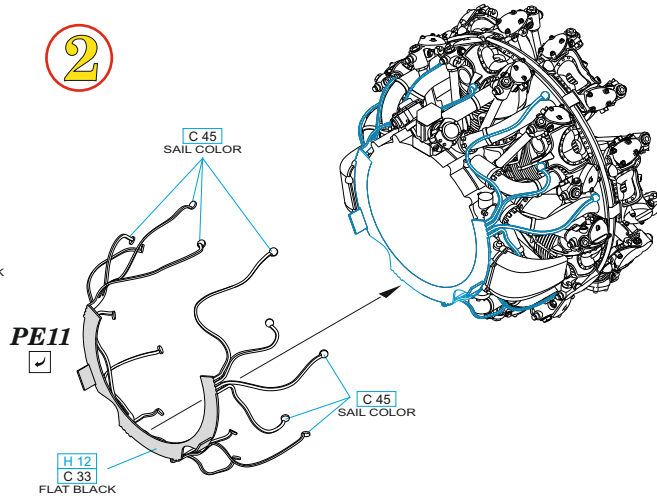

2

3

4

5

6

7

8

9

10

11

plastic part

OUTER SIDE OF THE PLASTIC PART

INNER SIDE OF THE PLASTIC PART

l - 0,6mm

∅ - 1mm

∅ - 1mm

14

2

plastic parts

15

16

**BRASSIN**  
648366

wire  
Ø - 0,15mm  
l - 15,2mm

wire  
Ø - 0,15mm  
l - 14,2mm