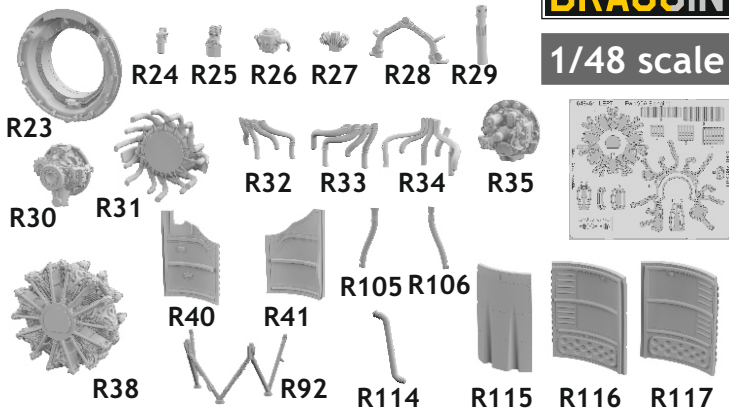

# 648 648 Fw 190F-8 engine

for Eduard kit - pro stavebnici Eduard

1/48 scale

10

11

plastic part

OUTER SIDE OF THE PLASTIC PART

INNER SIDE OF THE PLASTIC PART

l - 0,6mm

∅ - 1mm

∅ - 1mm

14

2

plastic parts

15

16

**BRASSIN**  
648366

wire  
Ø - 0,15mm  
l - 15,2mm

wire  
Ø - 0,15mm  
l - 14,2mm