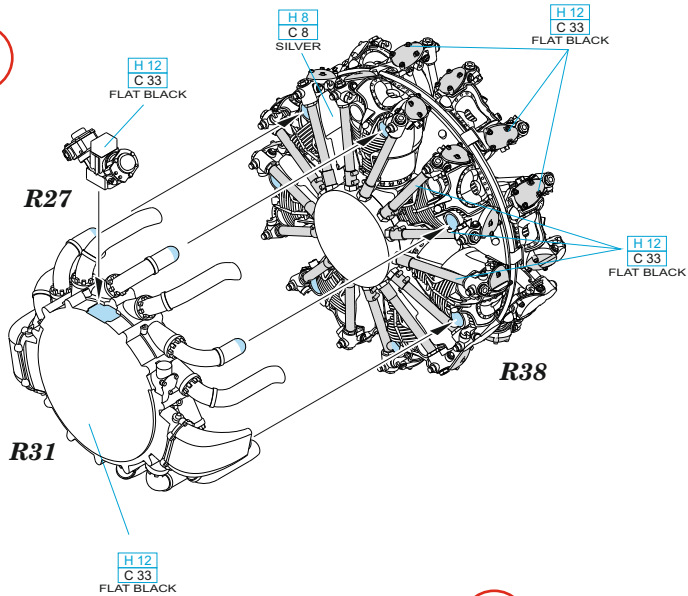

2

3

4

5

6

7

8

9

10

11

plastic part

OUTER SIDE OF THE PLASTIC PART

INNER SIDE OF THE PLASTIC PART

l - 0,6mm

∅ - 1mm

∅ - 1mm

14

2

plastic parts

15

16

**BRASSIN**  
648366

wire  
Ø - 0,15mm  
l - 15,2mm

wire  
Ø - 0,15mm  
l - 14,2mm