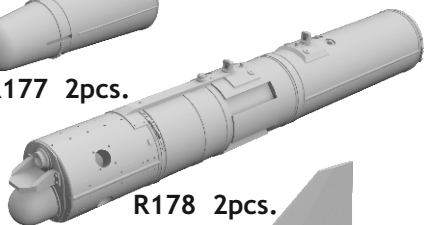

648 651 AGM-142 Popeye 1

**eduard**  
**BRASSIN**

1/48 scale

R177 2pcs.

R178 2pcs.

R179  
4pcs.

R180  
8pcs.

R181  
8pcs.

**COLOURS**

GSI Creos (GUNZE)			Mr.METAL COLOR	
AQUEOUS	Mr.COLOR	GRAY		
[H308]	[C308]	GRAY		
[H316]	[C316]	WHITE		

This product contains metal and resin detail parts for upgrading scale plastic models. When selecting this set make sure that it is for the kit mentioned in product name as these sets are made specifically for that kit. When upgrading the model some cutting or corrections may be necessary for parts to fit accurately. **WARNING!** This set contains small and sharp parts. Work carefully in a ventilated and well-lit room. Safety glasses are recommended. This product is not suitable for children below 14 years of age.