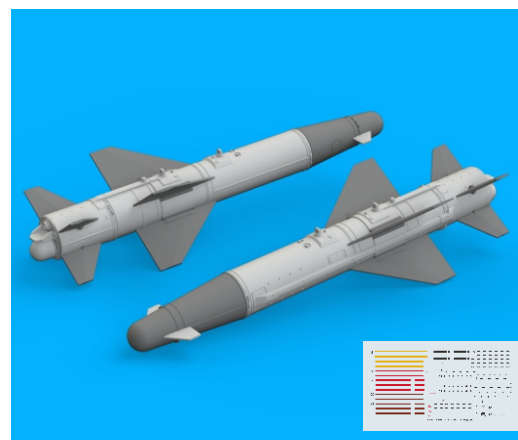

648 651 AGM-142 Popeye 1

**eduard**  
**BRASSIN**

1/48 scale

R177 2pcs.

R178 2pcs.

R179  
4pcs.

R180  
8pcs.

R181  
8pcs.

**COLOURS**

GSI Creos (GUNZE)			Mr.METAL COLOR	
AQUEOUS	Mr.COLOR	GRAY		
[H308]	[C308]	GRAY		
[H316]	[C316]	WHITE		

This product contains metal and resin detail parts for upgrading scale plastic models. When selecting this set make sure that it is for the kit mentioned in product name as these sets are made specifically for that kit. When upgrading the model some cutting or corrections may be necessary for parts to fit accurately. **WARNING!** This set contains small and sharp parts. Work carefully in a ventilated and well-lit room. Safety glasses are recommended. This product is not suitable for children below 14 years of age.

**eduard**

www.eduard.com  
14,95

435 21 Obrnice 170  
Czech Republic

648 651

AGM-142 Popeye 1

1/48

**BRASSIN**

**BRASSIN**

**eduard**

**BEST BRASS RESIN AROUND!**

1

2

3

DECAL APPLICATION

-  REMOVE  
ODSTRANIT
-  BEND  
OHNOUT
-  GRIND  
OBROUSIT
-  ? OPTION  
VOLBA
-  DRILL HOLE  
VRTAT OTVOR
-  REPLACE  
NAHRADIT
-  SYMMETRICAL ASSEMBLY  
SYMETRICKA MONTAZ
-  SCRIBE THE PANEL AND HOLES  
RYTI
-  REVERSE SIDE  
OTO CIT