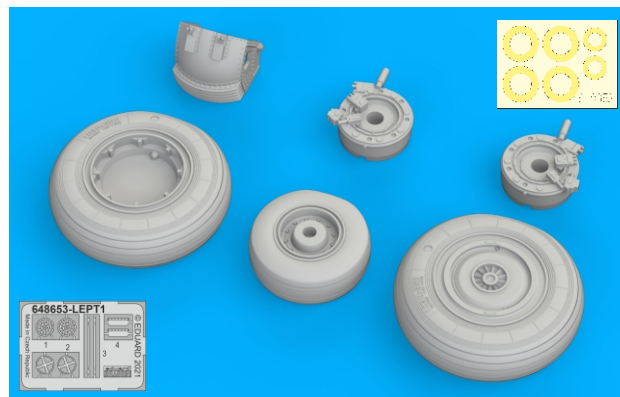

648 653

Su-27 wheels

for GWH kit - pro stavebnici GWH

1/48

BEST BRASS RESIN AROUND!