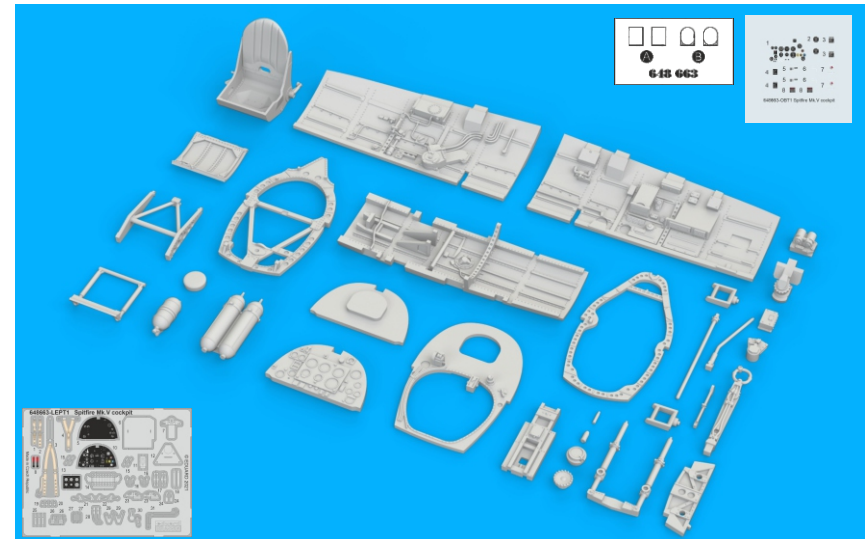

COLOURS

GSI Creos (GUNZE)		
AQUEOUS	Mr.COLOR	
H2	C2	BLACK
H8	C8	SILVER
H12	C33	FLAT BLACK
	C92	SEMI GLOSS BLACK
H21	C69	OFF WHITE
H27	C44	TAN
H33	C81	RUSSET
H51	C11	LIGHT GRAY
H512	C312	GREEN

Mr.METAL COLOR	ALUMINIUM
MC218	ALUMINIUM

This product contains metal and resin detail parts for upgrading scale plastic models. When selecting this set make sure that it is for the kit mentioned in product name as these sets are made specifically for that kit. When upgrading the model some cutting or corrections may be necessary for parts to fit accurately. WARNING! This set contains small and sharp parts. Work carefully in a ventilated and well-lit room. Safety glasses are recommended. This product is not suitable for children below 14 years of age.

Tento výrobek obsahuje leptané a odlévané detaily pro úpravu a vylepšení plastického modelu. Při výběru sady kovových detailů zkontrolujte, zda je určena pro model, který chcete upravit. Model, pro který je sada určena, je uveden u názvu výrobku. Pro přesnou aplikaci kovových a odlévaných dílů může být zapotřebí upravit díly upravovaného modelu. POZOR! Sada obsahuje malé ostré díly. Pracujte ve větrané a dobře osvětlené místnosti. Doporučujeme použití ochranných brýlí. Tento výrobek není vhodný pro děti mladší 14 let.

435 21 Obrnice 170
Czech Republic
www.eduard.com

www.eduard.com

39,95