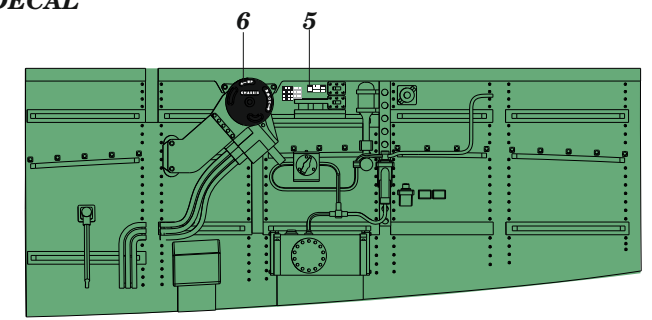

435 21 Obrnice 170
Czech Republic
www.eduard.com

www.eduard.com

39,95

BEST ~~BRASSIN~~ RESIN AROUND!

D**E****F****4****5****6**

G

H

DECAL