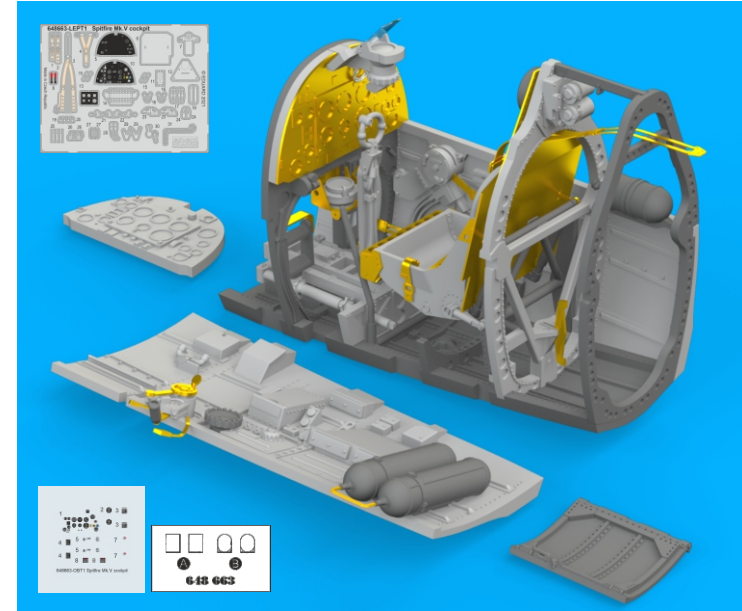

648 663 Spitfire Mk.V cockpit

For Eduard kit • pro stavěbnici Eduard

1/48 scale

648 663

Spitfire Mk.V cockpit

1/48

For Eduard kit • pro stavěbnici Eduard

COLOURS

This product contains metal and resin detail parts for upgrading scale plastic models. When selecting this set make sure that it is for the kit mentioned in product name as these sets are made specifically for that kit. When upgrading the model some cutting or corrections may be necessary for parts to fit accurately. WARNING! This set contains small and sharp parts. Work carefully in a ventilated and well-lit room. Safety glasses are recommended. This product is not suitable for children below 14 years of age.