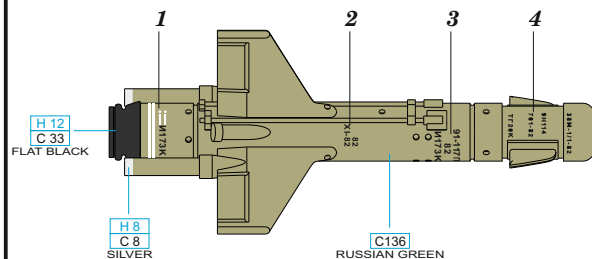

Falanga 9M17P missiles

BEST BRASS RESIN AROUND!