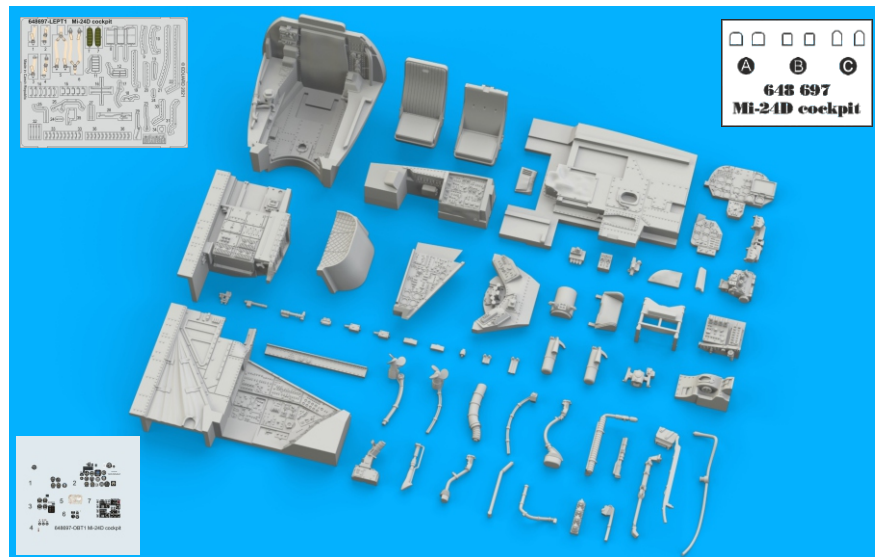

COLOURS

GSI Creos (GUNZE)			Mr.COLOR		
AQUEOUS					
H 2	C 2	BLACK	H 51	C 11	LIGHT GULL GRAY
H 3	C 3	RED	H 85	C 45	SAIL COLOR
H 4	C 4	YELLOW	H 89	C 77	METALLIC GREEN
H 8	C 8	SILVER	H304	C304	OLIVE DRAB
H 12	C 33	FLAT BLACK	H 85	C 45	GRAY
H 45	C323	LIGHT BLUE	H316	C316	WHITE
H 47	C 41	RED BROWN	H337	C337	GRAYISH BLUE

This product contains metal and resin detail parts for upgrading scale plastic models. When selecting this set make sure that it is for the kit mentioned in product name as these sets are made specifically for that kit. When upgrading the model some cutting or corrections may be necessary for parts to fit accurately. **WARNING!** This set contains small and sharp parts. Work carefully in a ventilated and well-lit room. Safety glasses are recommended. This product is not suitable for children below 14 years of age.

Tento výrobek obsahuje leptané a odlévané detaily pro úpravu a vylepšení plastického modelu. Při výběru sady kovových detailů zkontrolujte, zda je určena pro model, který chcete upravit. Model, pro který je sada určena, je uveden v názvu výrobku. Pro přesnou aplikaci kovových a odlévaných dílů může být zapotřebí upravit díly upravovaného modelu. **POZOR!** Sada obsahuje malé ostré díly. Pracujte ve větrané a dobře osvětlené místnosti. Doporučujeme použití ochranných brýlí. Tento výrobek není vhodný pro děti mladší 14 let.

eduard
435 21 Obrnice 170
Czech Republic
www.eduard.com

www.eduard.com
44,95