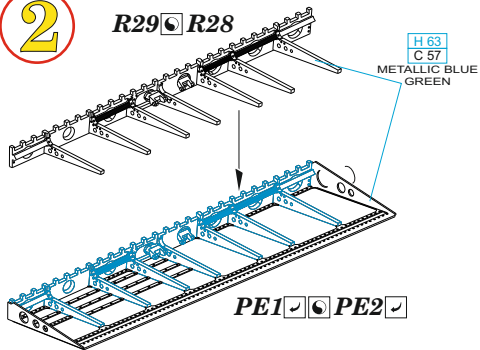

1/48

eduard

eduard
435 21 Obrnice 170
Czech Republic

www.eduard.com
19,95

1  =  

plastic parts

2 R29  R28

3

4

R32  R31

UNDERSURFACE COLOR

5

R30  R27

H 63
C 57
METALLIC BLUE
GREEN

KIT DECAL S26 
(SHEET 82 210)

- | | |
|---|---|
|  REMOVE
ODSTRANIT |  BEND
OHNOUT |
|  GRIND
OBROUSIT |  OPTION
VOLBA |
|  DRILL HOLE
VRTAT OTVOR |  REPLACE
NAHRADIT |
|  SYMMETRICAL ASSEMBLY
SYMETRICKA MONTAZ | |
|  SCRIBE THE PANEL AND HOLES
RYTI | |
|  REVERSE SIDE
OTOCT | |