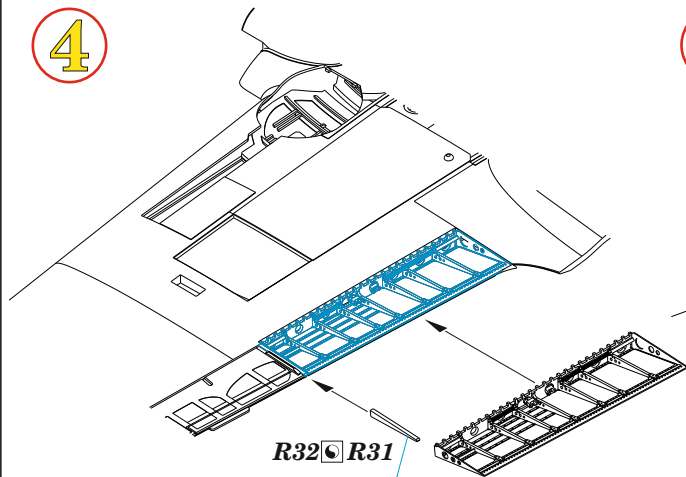

1/48

eduard

eduard
435 21 Obrnice 170
Czech Republic

www.eduard.com
19,95

1  =  

plastic parts

2 R29  R28

3

4

R32  R31

UNDERSURFACE COLOR

5

R30  R27

H 63
C 57
METALLIC BLUE
GREEN

KIT DECAL S26 
(SHEET 82 210)

- | | |
|---|---|
|  REMOVE
ODSTRANIT |  BEND
OHNOUT |
|  GRIND
OBROUSIT |  OPTION
VOLBA |
|  DRILL HOLE
VRTAT OTVOR |  REPLACE
NAHRADIT |
|  SYMMETRICAL ASSEMBLY
SYMETRICKA MONTAZ | |
|  SCRIBE THE PANEL AND HOLES
RYTI | |
|  REVERSE SIDE
OTOCT | |