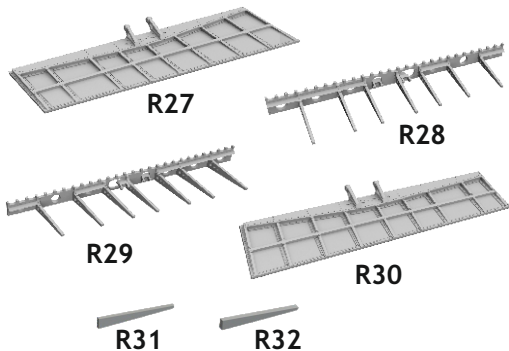

648 724 A6M2 landing flaps
for Eduard kit - pro stavebnici Eduard

eduard
BRASSIN
Print

1/48 scale

COLOURS

GSI Creos (GUNZE)		Mr.METAL COLOR	
AQUEOUS	Mr.COLOR		
H 63	C 57	METALLIC BLUE GREEN	

648 724 A6M2 landing flaps
for Eduard kit - pro stavebnici Eduard

1/48

eduard

eduard
435 21 Obrnice 170
Czech Republic

www.eduard.com
19,95

1  =  

plastic parts

2 R29  R28

3

4

R32  R31

UNDERSURFACE COLOR

5

R30  R27

H 63
C 57
METALLIC BLUE
GREEN

KIT DECAL S26 
(SHEET 82 210)

- | | |
|---|---|
|  REMOVE
ODSTRANIT |  BEND
OHNOUT |
|  GRIND
OBROUSIT |  OPTION
VOLBA |
|  DRILL HOLE
VRTAT OTVOR |  REPLACE
NAHRADIT |
|  SYMMETRICAL ASSEMBLY
SYMETRICKA MONTAZ | |
|  SCRIBE THE PANEL AND HOLES
RYTI | |
|  REVERSE SIDE
OTOCT | |