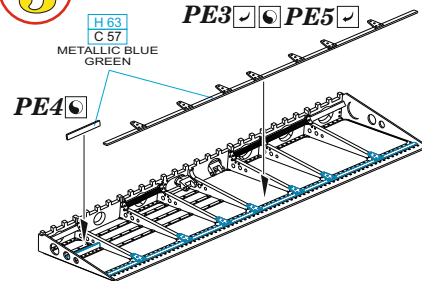

1/48

eduard

eduard
435 21 Obrnice 170
Czech Republic

www.eduard.com
19,95

1  =  

plastic parts

2 R29  R28

3

4

R32  R31

UNDERSURFACE COLOR

5

R30  R27

H 63
C 57
METALLIC BLUE
GREEN

KIT DECAL S26 
(SHEET 82 210)

- | | |
|---|---|
|  REMOVE
ODSTRANIT |  BEND
OHNOUT |
|  GRIND
OBROUSIT |  OPTION
VOLBA |
|  DRILL HOLE
VRTAT OTVOR |  REPLACE
NAHRADIT |
|  SYMMETRICAL ASSEMBLY
SYMETRICKA MONTAZ | |
|  SCRIBE THE PANEL AND HOLES
RYTI | |
|  REVERSE SIDE
OTOCT | |