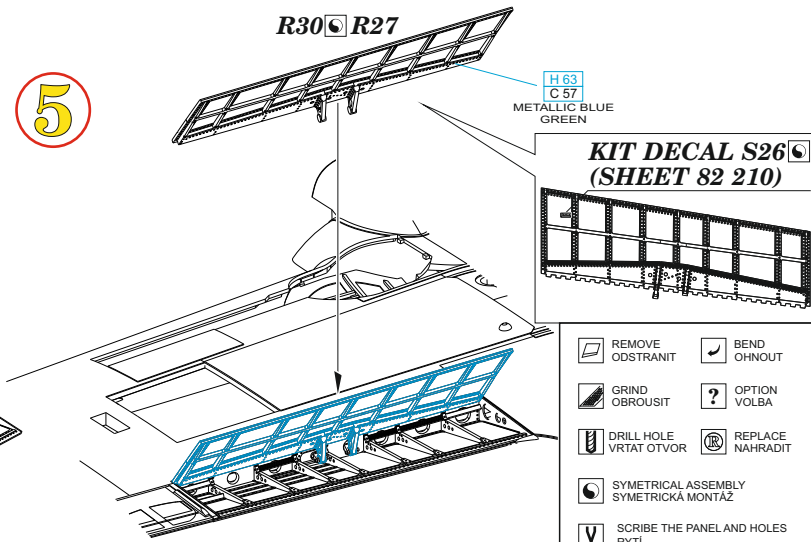

4

R32  R31

UNDERSURFACE COLOR

5

R30  R27

H 63
C 57
METALLIC BLUE
GREEN

KIT DECAL S26 
(SHEET 82 210)

- | | |
|---|---|
|  REMOVE
ODSTRANIT |  BEND
OHNOUT |
|  GRIND
OBROUSIT |  OPTION
VOLBA |
|  DRILL HOLE
VRTAT OTVOR |  REPLACE
NAHRADIT |
|  SYMMETRICAL ASSEMBLY
SYMETRICKA MONTAZ | |
|  SCRIBE THE PANEL AND HOLES
RYTI | |
|  REVERSE SIDE
OTOCT | |