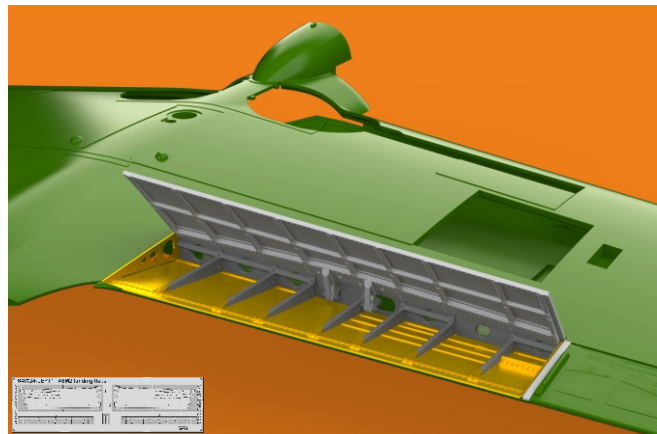

648 724 A6M2 landing flaps
for Eduard kit - pro stavebnici Eduard

eduard
BRASSIN
Print

1/48 scale

COLOURS

GSI Creos (GUNZE)		Mr.METAL COLOR	
AQUEOUS	Mr.COLOR		
H 63	C 57	METALLIC BLUE GREEN	

648 724 A6M2 landing flaps
for Eduard kit - pro stavebnici Eduard

1/48

eduard

eduard
435 21 Obrnice 170
Czech Republic

www.eduard.com
19,95

1  =  

plastic parts

2 R29  R28

3

4

R32  R31

UNDERSURFACE COLOR

5

R30  R27

H 63
C 57
METALLIC BLUE
GREEN

KIT DECAL S26 
(SHEET 82 210)

- | | |
|---|---|
|  REMOVE
ODSTRANIT |  BEND
OHNOUT |
|  GRIND
OBROUSIT |  OPTION
VOLBA |
|  DRILL HOLE
VRTAT OTVOR |  REPLACE
NAHRADIT |
|  SYMMETRICAL ASSEMBLY
SYMETRICKA MONTAZ | |
|  SCRIBE THE PANEL AND HOLES
RYTI | |
|  REVERSE SIDE
OTOCT | |