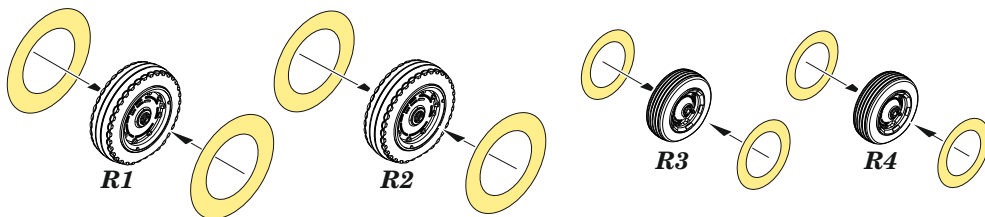

1/48

eduard

eduard

435 21 Obrnice 170
Czech Republic

www.eduard.com
12,95

-  REMOVE
ODSTRANIT
-  BEND
OHNOUT
-  GRIND
OBROUSIT
-  ? OPTION
VOLBA
-  DRILL HOLE
VRTAT OTVOR
-  REPLACE
NAHRADIT
-  SYMMETRICAL ASSEMBLY
SYMETRICKÁ MONTÁŽ
-  SCRIBE THE PANEL AND HOLES
RYTI
-  REVERSE SIDE
OTOČIT

1

2

NOTE: PARTS R3, R4 ARE OF THE DIFFERENT DIAMETER THAN PLASTIC PARTS. CHECK YOUR REFERENCES FOR THE CORRECT POSITION OF THE HELICOPTER ON THE GROUND.