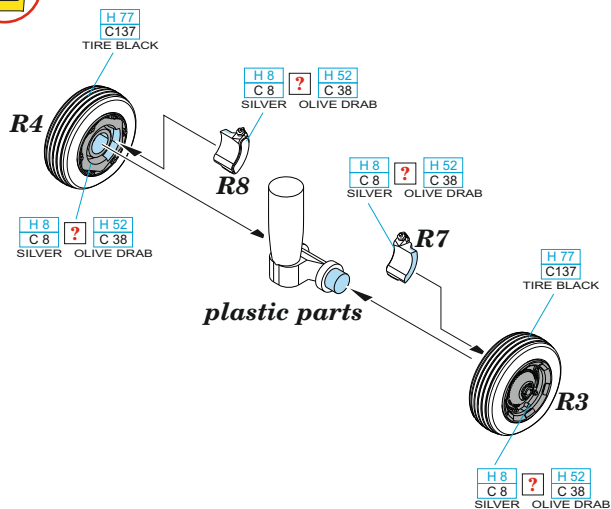

1/48

eduard

eduard

435 21 Obrnice 170
Czech Republic

www.eduard.com
12,95

-  REMOVE
ODSTRANIT
-  BEND
OHNOUT
-  GRIND
OBROUSIT
-  ? OPTION
VOLBA
-  DRILL HOLE
VRTAT OTVOR
-  REPLACE
NAHRADIT
-  SYMMETRICAL ASSEMBLY
SYMETRICKÁ MONTÁŽ
-  SCRIBE THE PANEL AND HOLES
RYTI
-  REVERSE SIDE
OTOČIT

1

2

NOTE: PARTS R3, R4 ARE OF THE DIFFERENT DIAMETER THAN PLASTIC PARTS. CHECK YOUR REFERENCES FOR THE CORRECT POSITION OF THE HELICOPTER ON THE GROUND.