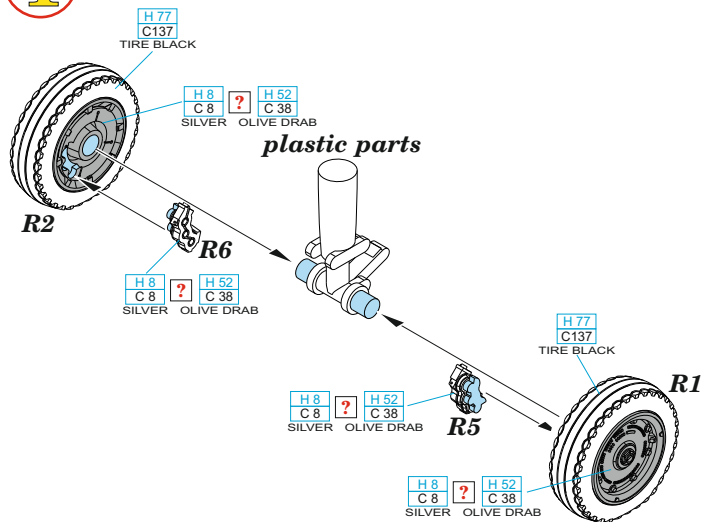

1/48

eduard

eduard

435 21 Obrnice 170
Czech Republic

www.eduard.com
12,95

-  REMOVE
ODSTRANIT
-  BEND
OHNOUT
-  GRIND
OBROUSIT
-  ? OPTION
VOLBA
-  DRILL HOLE
VRTAT OTVOR
-  REPLACE
NAHRADIT
-  SYMMETRICAL ASSEMBLY
SYMETRICKÁ MONTÁŽ
-  SCRIBE THE PANEL AND HOLES
RYTI
-  REVERSE SIDE
OTOČIT

1

2

NOTE: PARTS R3, R4 ARE OF THE DIFFERENT DIAMETER THAN PLASTIC PARTS. CHECK YOUR REFERENCES FOR THE CORRECT POSITION OF THE HELICOPTER ON THE GROUND.