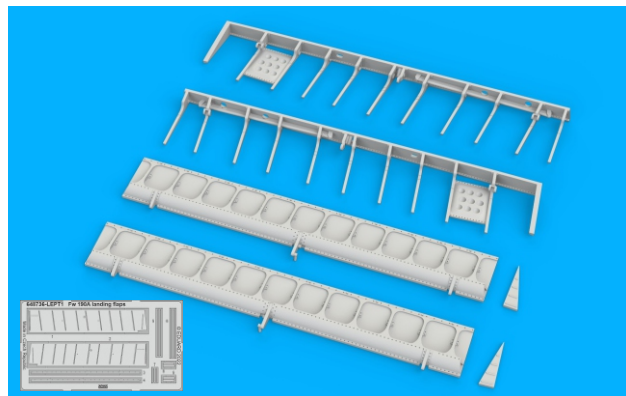

BEST BRASS RESIN AROUND!