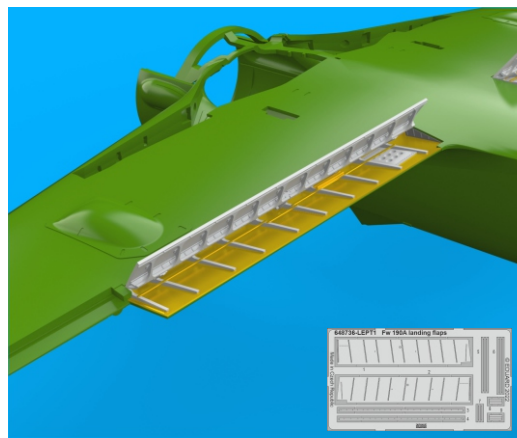

1/48

BRASSIN

BRASSIN

eduard