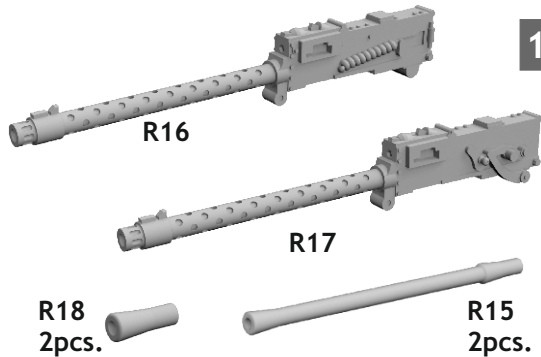

648 788 A6M3 cannon barrels & cockpit guns

for Eduard kit - pro stavebnici Eduard

1/48 scale

COLOURS

GSI Creos (GUNZE)		Mr.METAL COLOR	
AQUEOUS	Mr.COLOR		
[H2]	[C 2]	BLACK	
[H7]	[C 7]	BROWN	

Mr.METAL COLOR	
[MC214]	DARK IRON

648 788 A6M3 cannon barrels & cockpit guns

for Eduard kit - pro stavebnici Eduard

1/48

eduard

435 21 Obrnice 170
Czech Republic

www.eduard.com
9,95

A**B**

- | | | | |
|--|---|--|---------------------|
| | REMOVE
ODSTRANIT | | BEND
OHNOUT |
| | GRIND
OBROUSIT | | OPTION
VOLBA |
| | DRILL HOLE
VRTAT OTVOR | | REPLACE
NAHRADIT |
| | SYMMETRICAL ASSEMBLY
SYMETRICKA MONTAZ | | |
| | SCRIBE THE PANEL AND HOLES
RYTI | | |
| | REVERSE SIDE
OTOČIT | | |