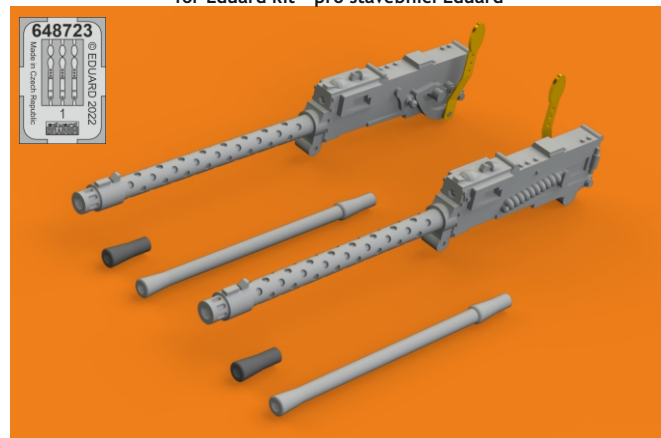

648 788 A6M3 cannon barrels & cockpit guns

for Eduard kit - pro stavebnici Eduard

1/48 scale

COLOURS

GSI Creos (GUNZE)		Mr.METAL COLOR	
AQUEOUS	Mr.COLOR		
[H2]	[C 2]	BLACK	
[H7]	[C 7]	BROWN	

Mr.METAL COLOR	
[MC214]	DARK IRON

648 788 A6M3 cannon barrels & cockpit guns

for Eduard kit - pro stavebnici Eduard

1/48

eduard

435 21 Obrnice 170
Czech Republic

www.eduard.com
9,95

A**B**

- | | | | |
|--|---|--|---------------------|
| | REMOVE
ODSTRANIT | | BEND
OHNOUT |
| | GRIND
OBROUSIT | | OPTION
VOLBA |
| | DRILL HOLE
VRTAT OTVOR | | REPLACE
NAHRADIT |
| | SYMMETRICAL ASSEMBLY
SYMETRICKA MONTAZ | | |
| | SCRIBE THE PANEL AND HOLES
RYTI | | |
| | REVERSE SIDE
OTOČIT | | |