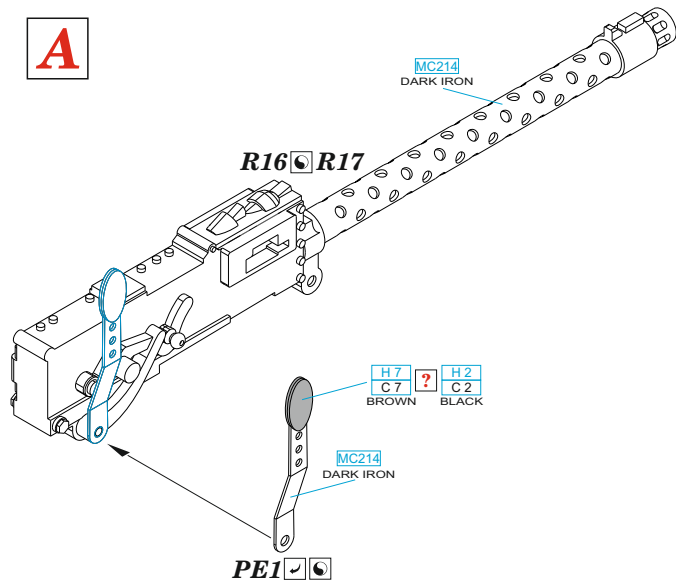

648 788 A6M3 cannon barrels & cockpit guns

for Eduard kit - pro stavebnici Eduard

1/48 scale

COLOURS

GSI Creos (GUNZE)		Mr.METAL COLOR	
AQUEOUS	Mr.COLOR		
[H2]	[C 2]	BLACK	
[H7]	[C 7]	BROWN	

Mr.METAL COLOR	
[MC214]	DARK IRON

648 788 A6M3 cannon barrels & cockpit guns

for Eduard kit - pro stavebnici Eduard

1/48

eduard

435 21 Obrnice 170
Czech Republic

www.eduard.com
9,95

A**B**

- | | | | |
|--|---|--|---------------------|
| | REMOVE
ODSTRANIT | | BEND
OHNOUT |
| | GRIND
OBROUSIT | | OPTION
VOLBA |
| | DRILL HOLE
VRTAT OTVOR | | REPLACE
NAHRADIT |
| | SYMMETRICAL ASSEMBLY
SYMETRICKA MONTAZ | | |
| | SCRIBE THE PANEL AND HOLES
RYTI | | |
| | REVERSE SIDE
OTOČIT | | |