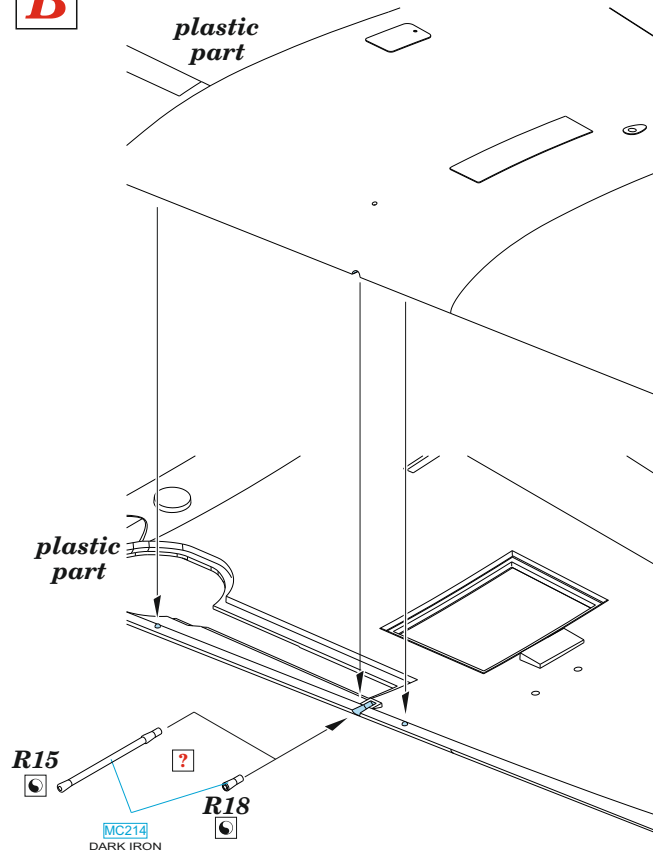

648 788 A6M3 cannon barrels & cockpit guns

for Eduard kit - pro stavebnici Eduard

1/48

eduard

435 21 Obrnice 170
Czech Republic

www.eduard.com
9,95

A**B**

- | | | | |
|--|---|--|---------------------|
| | REMOVE
ODSTRANIT | | BEND
OHNOUT |
| | GRIND
OBROUSIT | | OPTION
VOLBA |
| | DRILL HOLE
VRTAT OTVOR | | REPLACE
NAHRADIT |
| | SYMMETRICAL ASSEMBLY
SYMETRICKA MONTAZ | | |
| | SCRIBE THE PANEL AND HOLES
RYTI | | |
| | REVERSE SIDE
OTOČIT | | |