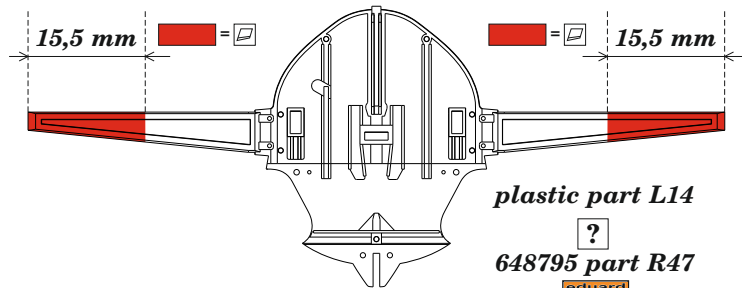

BEST ~~BRASS~~ RESIN AROUND!

plastic part

plastic part

plastic part L14
648795 part R47
BRASSIN

CUT OFF THE RED HIGHLIGHTED PART
IF 648794 BRASSIN SET IS USED AS WELL

REMOVE ODSTRANIT	BEND OHNOUT	SYMMETRICAL ASSEMBLY SYMETRICKÁ MONTÁŽ
GRIND OBROUSIT	OPTION VOLBA	SCRIBE THE PANEL AND HOLES RYTI
DRILL HOLE VRTAT OTVOR	REPLACE NAHRADIT	REVERSE SIDE OTOCIT