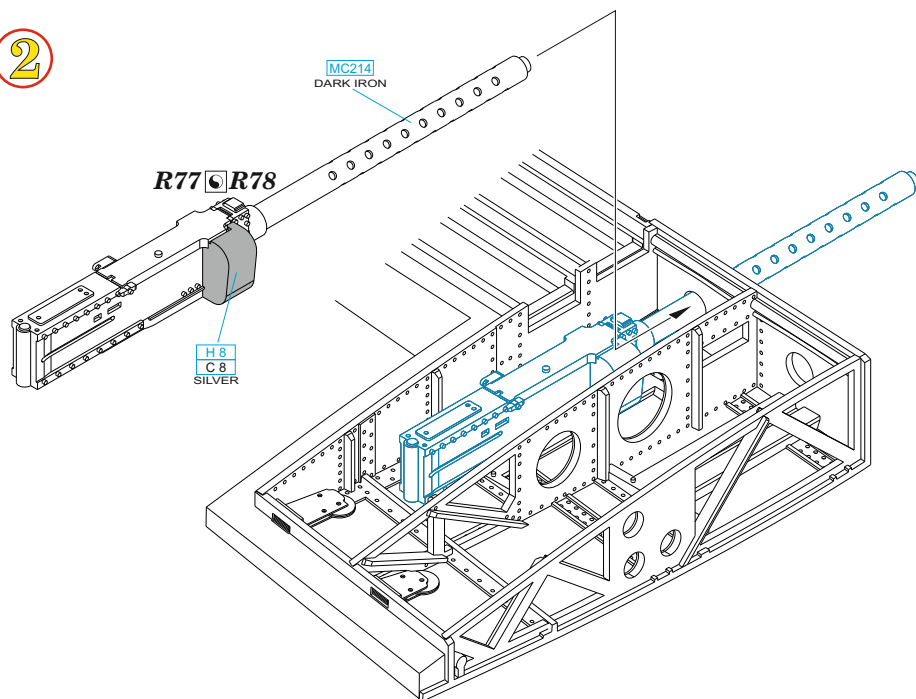

plastic part

plastic part

plastic part L14
648795 part R47
BRASSIN

CUT OFF THE RED HIGHLIGHTED PART
IF 648794 BRASSIN SET IS USED AS WELL

REMOVE ODSTRANIT	BEND OHNOUT	SYMMETRICAL ASSEMBLY SYMETRICKÁ MONTÁŽ
GRIND OBROUSIT	OPTION VOLBA	SCRIBE THE PANEL AND HOLES RYTI
DRILL HOLE VRTAT OTVOR	REPLACE NAHRADIT	REVERSE SIDE OTOCIT

1

2

3