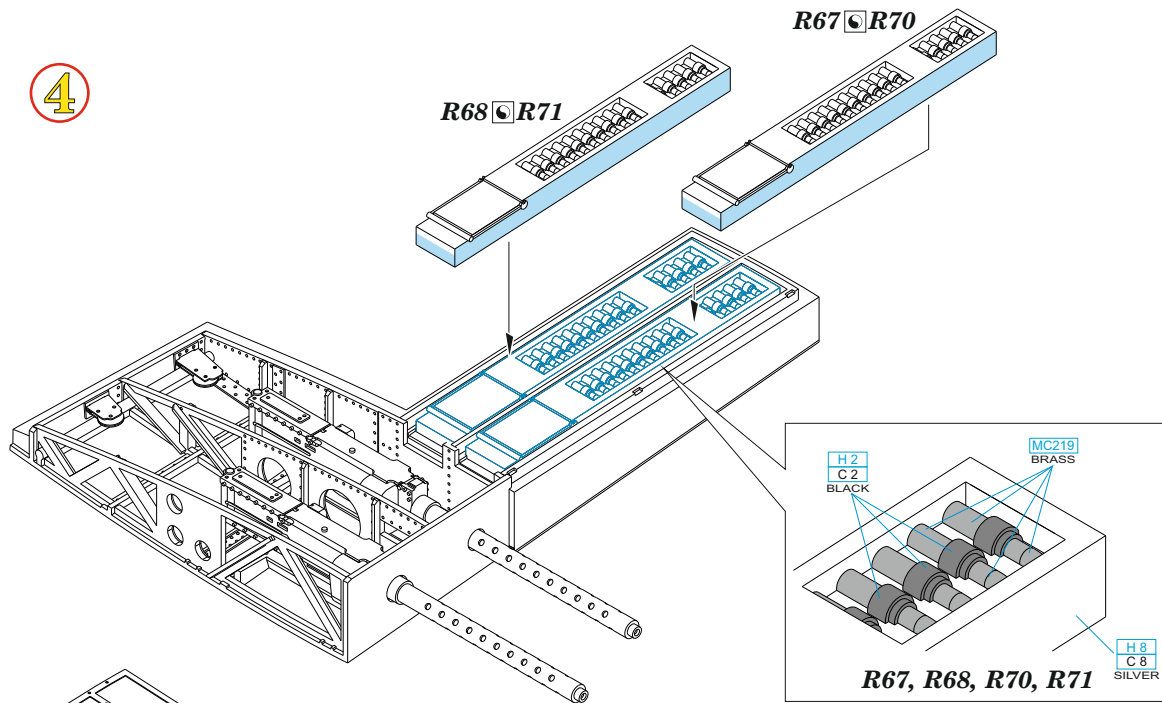

BEST ~~BRASS~~ RESIN AROUND!

plastic part

plastic part

plastic part L14
648795 part R47
BRASSIN

CUT OFF THE RED HIGHLIGHTED PART
IF 648794 BRASSIN SET IS USED AS WELL

REMOVE ODSTRANIT	BEND OHNOUT	SYMMETRICAL ASSEMBLY SYMETRICKÁ MONTÁŽ
GRIND OBROUSIT	OPTION VOLBA	SCRIBE THE PANEL AND HOLES RYTI
DRILL HOLE VRTAT OTVOR	REPLACE NAHRADIT	REVERSE SIDE OTOCIT

1

2

3

4

5

6

7

8