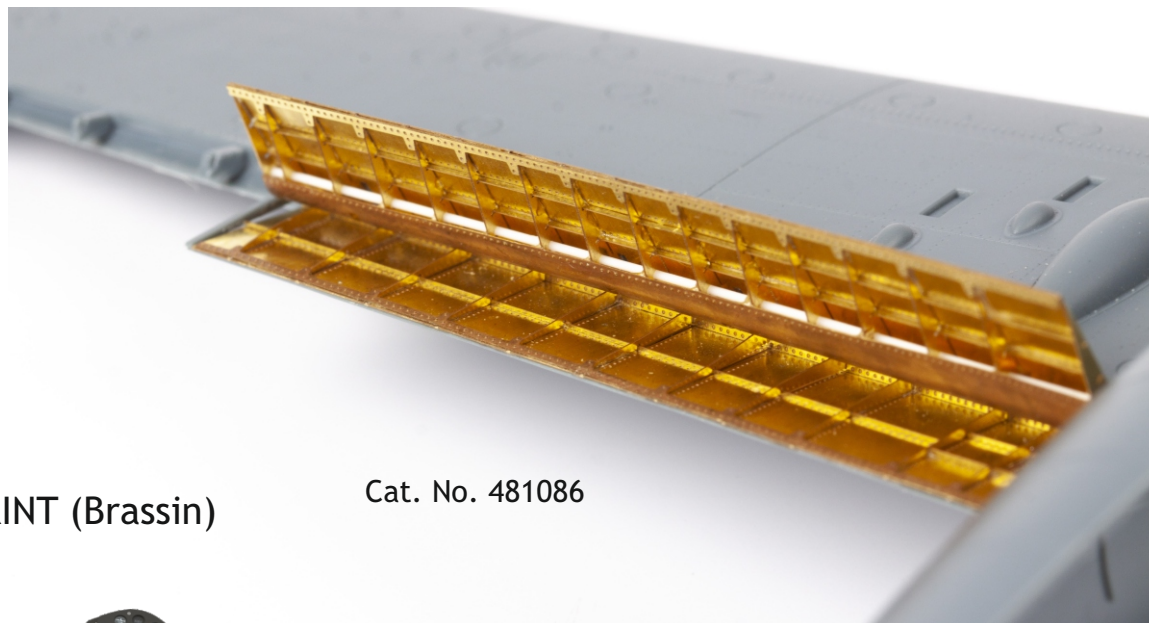

1

2

3

4

5

6

7

8

RELATED PRODUCTS

- 481086 F4F-3 landing flaps (PE-Set)
- FE1290 F4F seatbelts STEEL (PE-Set)
- 644171 F4F-3 early Löök (Brassin)
- 644172 F4F-3 late Löök (Brassin)
- 648765 F4F-3 cockpit w/ telescopic gun sight PRINT (Brassin)
- 648766 F4F-3 exhausts PRINT (Brassin)
- 648767 F4F-3 wheels early (Brassin)
- 648768 F4F-3 wheels late (Brassin)
- 648769 F4F gun barrels PRINT (Brassin)
- 648770 F4F-3 life raft PRINT (Brassin)
- 648777 F4F-3 cockpit w/ reflector gun sight PRINT (Brassin)
- 648781 F4F seat early PRINT (Brassin)
- 3DL48076 F4F-3 late SPACE (3D Decal Set)
- EX878 F4F-3 TFace (Mask)