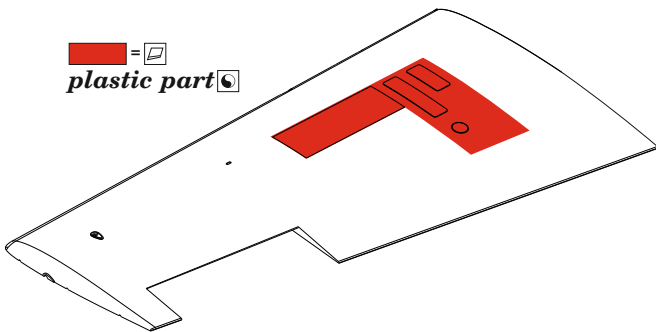

BEST ~~BRASS~~ RESIN AROUND!

plastic part

plastic part

plastic part L14
648795 part R47
BRASSIN

CUT OFF THE RED HIGHLIGHTED PART
IF 648794 BRASSIN SET IS USED AS WELL

REMOVE ODSTRANIT	BEND OHNOUT	SYMMETRICAL ASSEMBLY SYMETRICKÁ MONTÁŽ
GRIND OBROUSIT	OPTION VOLBA	SCRIBE THE PANEL AND HOLES RYTI
DRILL HOLE VRTAT OTVOR	REPLACE NAHRADIT	REVERSE SIDE OTOCIT