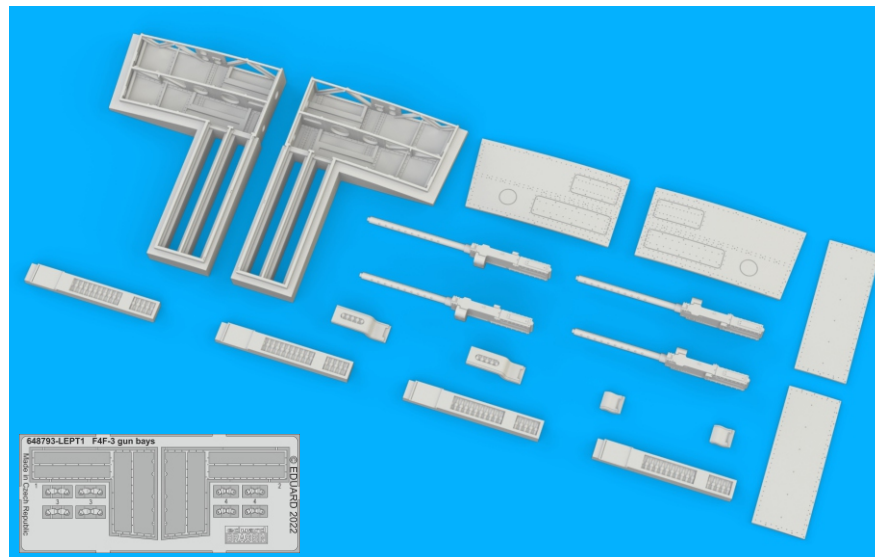

BEST ~~BRASS~~ RESIN AROUND!

plastic part

plastic part

plastic part L14
648795 part R47
BRASSIN

CUT OFF THE RED HIGHLIGHTED PART
IF 648794 BRASSIN SET IS USED AS WELL

REMOVE ODSTRANIT	BEND OHNOUT	SYMMETRICAL ASSEMBLY SYMETRICKÁ MONTÁŽ
GRIND OBROUSIT	OPTION VOLBA	SCRIBE THE PANEL AND HOLES RYTI
DRILL HOLE VRTAT OTVOR	REPLACE NAHRADIT	REVERSE SIDE OTOCIT