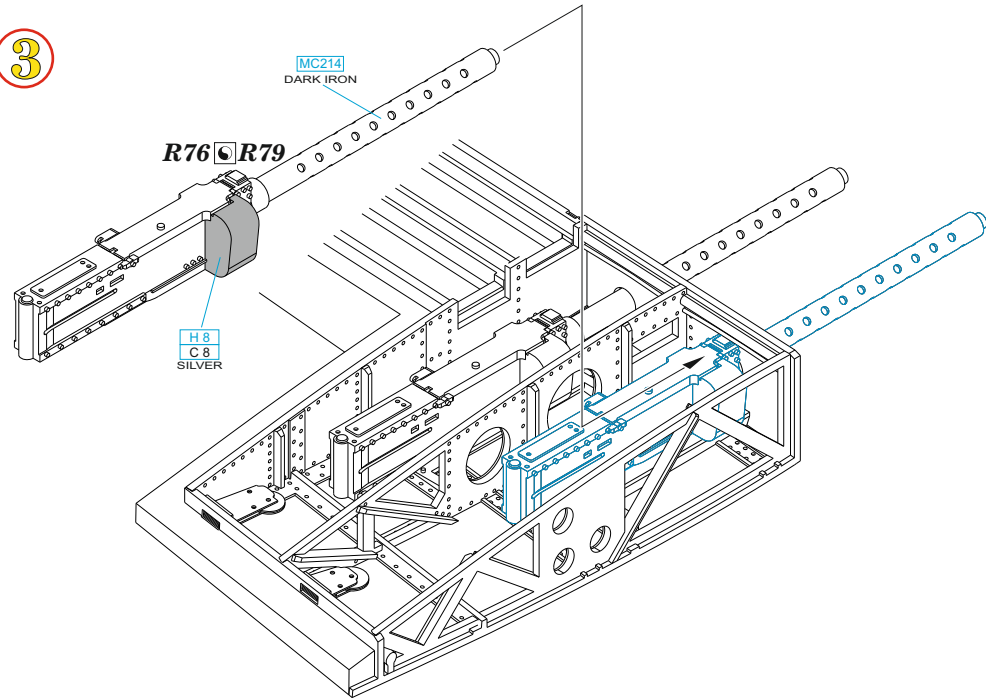

plastic part

plastic part

plastic part L14
648795 part R47
BRASSIN

CUT OFF THE RED HIGHLIGHTED PART
IF 648794 BRASSIN SET IS USED AS WELL

REMOVE ODSTRANIT	BEND OHNOUT	SYMMETRICAL ASSEMBLY SYMETRICKÁ MONTÁŽ
GRIND OBROUSIT	OPTION VOLBA	SCRIBE THE PANEL AND HOLES RYTI
DRILL HOLE VRTAT OTVOR	REPLACE NAHRADIT	REVERSE SIDE OTOCIT

1

2

3