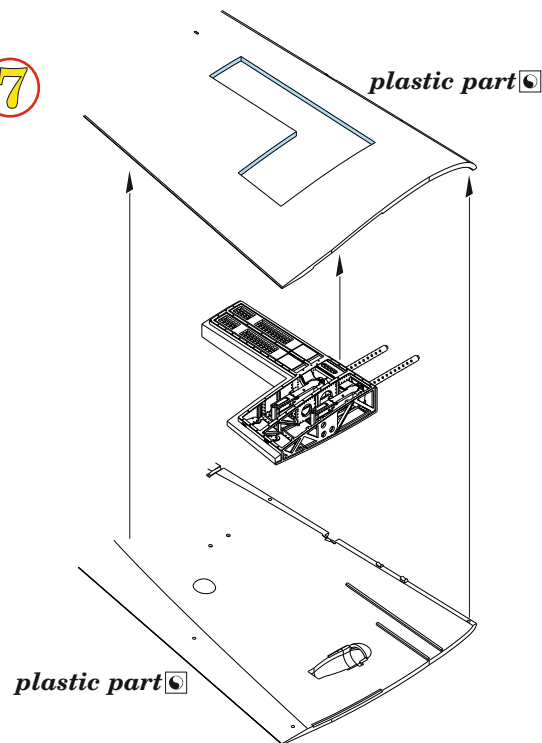

BEST ~~BRASS~~ RESIN AROUND!

plastic part

plastic part

plastic part L14
648795 part R47
BRASSIN

CUT OFF THE RED HIGHLIGHTED PART
IF 648794 BRASSIN SET IS USED AS WELL

REMOVE ODSTRANIT	BEND OHNOUT	SYMMETRICAL ASSEMBLY SYMETRICKÁ MONTÁŽ
GRIND OBROUSIT	OPTION VOLBA	SCRIBE THE PANEL AND HOLES RYTI
DRILL HOLE VRTAT OTVOR	REPLACE NAHRADIT	REVERSE SIDE OTOCIT

1

2

3

4

5

6

7

8