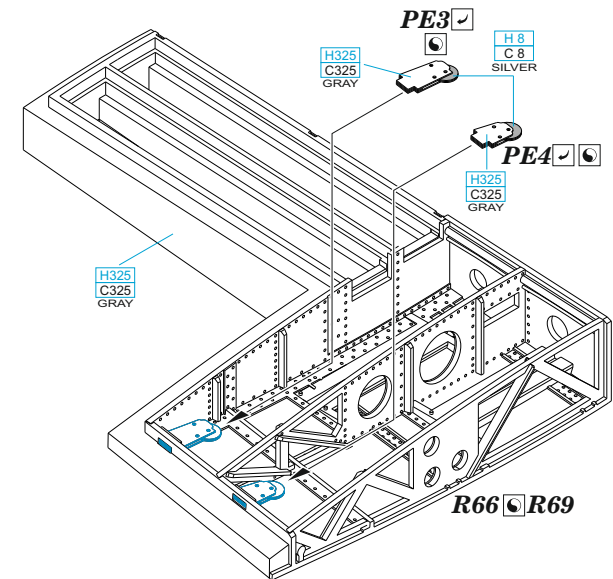

plastic part

plastic part

plastic part L14
648795 part R47
BRASSIN

CUT OFF THE RED HIGHLIGHTED PART
IF 648794 BRASSIN SET IS USED AS WELL

REMOVE ODSTRANIT	BEND OHNOUT	SYMMETRICAL ASSEMBLY SYMETRICKÁ MONTÁŽ
GRIND OBROUSIT	OPTION VOLBA	SCRIBE THE PANEL AND HOLES RYTI
DRILL HOLE VRTAT OTVOR	REPLACE NAHRADIT	REVERSE SIDE OTOCIT

1

2

3