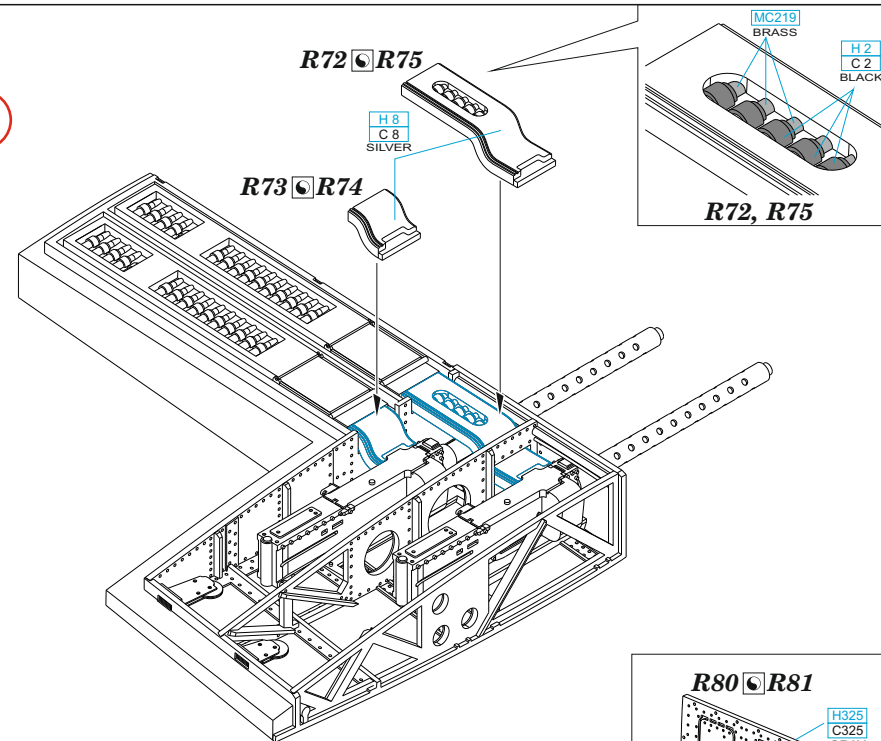

BEST ~~BRASS~~ RESIN AROUND!

plastic part

plastic part

plastic part L14
648795 part R47
BRASSIN

CUT OFF THE RED HIGHLIGHTED PART
IF 648794 BRASSIN SET IS USED AS WELL

REMOVE ODSTRANIT	BEND OHNOUT	SYMMETRICAL ASSEMBLY SYMETRICKÁ MONTÁŽ
GRIND OBROUSIT	OPTION VOLBA	SCRIBE THE PANEL AND HOLES RYTI
DRILL HOLE VRTAT OTVOR	REPLACE NAHRADIT	REVERSE SIDE OTOCIT

1

2

3

4

5

6

7

8