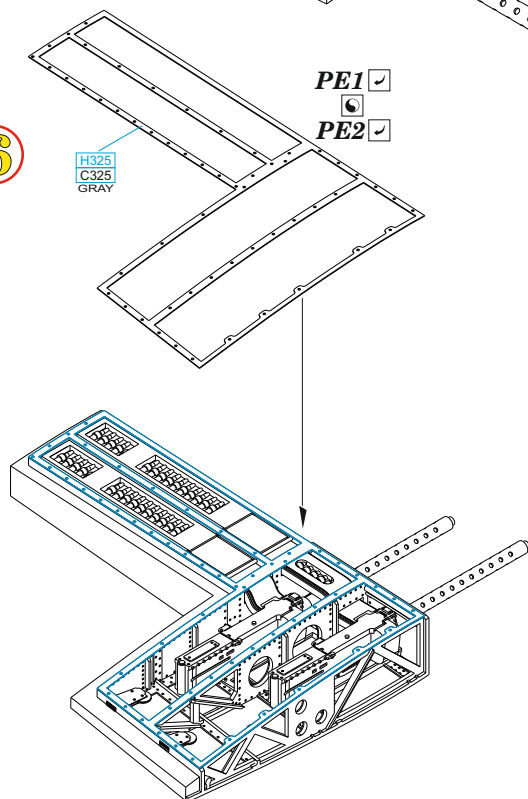

BEST ~~BRASS~~ RESIN AROUND!

plastic part

plastic part

plastic part L14
648795 part R47
BRASSIN

CUT OFF THE RED HIGHLIGHTED PART
IF 648794 BRASSIN SET IS USED AS WELL

REMOVE ODSTRANIT	BEND OHNOUT	SYMMETRICAL ASSEMBLY SYMETRICKÁ MONTÁŽ
GRIND OBROUSIT	OPTION VOLBA	SCRIBE THE PANEL AND HOLES RYTI
DRILL HOLE VRTAT OTVOR	REPLACE NAHRADIT	REVERSE SIDE OTOCIT

1

2

3

4

5

6

7

8