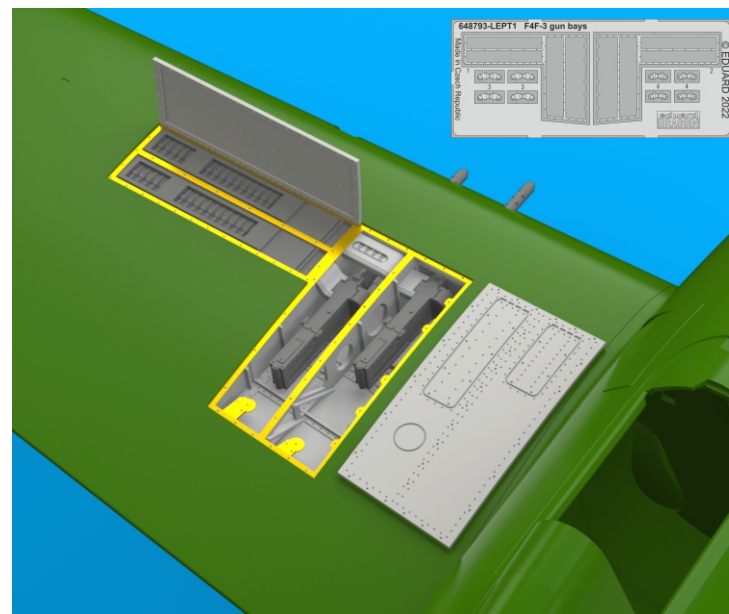

BRASSIN

eduard