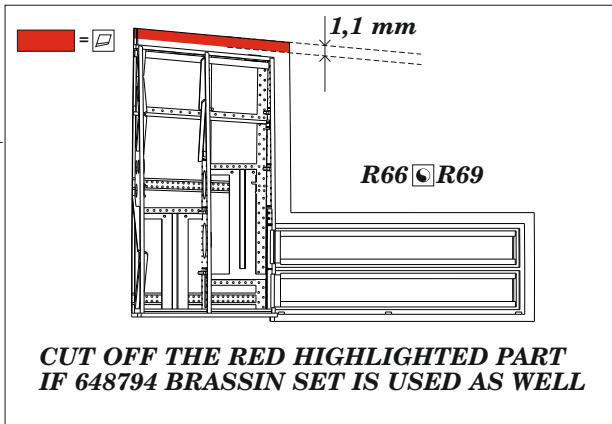

BEST ~~BRASS~~ RESIN AROUND!

plastic part

plastic part

plastic part L14
648795 part R47
BRASSIN

CUT OFF THE RED HIGHLIGHTED PART
IF 648794 BRASSIN SET IS USED AS WELL

REMOVE ODSTRANIT	BEND OHNOUT	SYMMETRICAL ASSEMBLY SYMETRICKÁ MONTÁŽ
GRIND OBROUSIT	OPTION VOLBA	SCRIBE THE PANEL AND HOLES RYTI
DRILL HOLE VRTAT OTVOR	REPLACE NAHRADIT	REVERSE SIDE OTOCIT