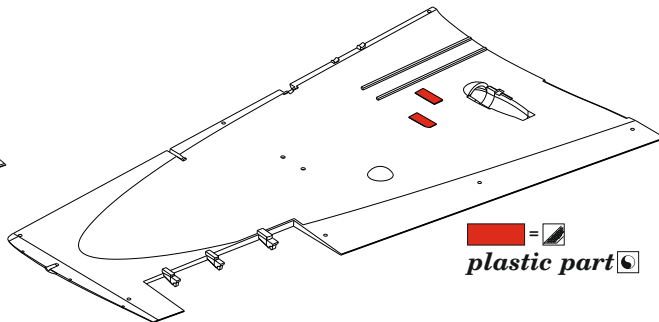

BEST ~~BRASS~~ RESIN AROUND!

plastic part

plastic part

plastic part L14
648795 part R47
BRASSIN

CUT OFF THE RED HIGHLIGHTED PART
IF 648794 BRASSIN SET IS USED AS WELL

REMOVE ODSTRANIT	BEND OHNOUT	SYMMETRICAL ASSEMBLY SYMETRICKÁ MONTÁŽ
GRIND OBROUSIT	OPTION VOLBA	SCRIBE THE PANEL AND HOLES RYTI
DRILL HOLE VRTAT OTVOR	REPLACE NAHRADIT	REVERSE SIDE OTOCIT