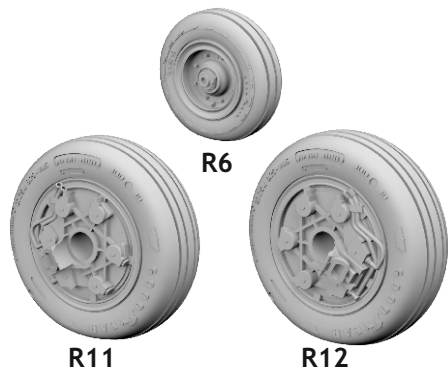

648 833 F-16C wheels late
for Kinetic kit - pro stavebnici Kinetic

1/48 scale

648 833 F-16C wheels late
for Kinetic kit - pro stavebnici Kinetic

1/48

COLOURS

GSI Creos (GUNZE)		Mr.METAL COLOR	
AQUEOUS	Mr.COLOR		
[H 2]	[C 2]	BLACK	
[H 8]	[C 8]	SILVER	
[H 77]	[C137]	TIRE BLACK	
[H316]	[C316]	WHITE	

435 21 Obrnice 170
Czech Republic

www.eduard.com
9,95

-  REMOVE
ODSTRANIT
-  BEND
OHNOUIT
-  GRIND
OBROUSIT
-  ? OPTION
VOLBA
-  DRILL HOLE
VRTAT OTVOR
-  REPLACE
NAHRADIT
-  SYMMETRICAL ASSEMBLY
SYMETRICKÁ MONTÁŽ
-  SCRIBE THE PANEL AND HOLES
RYTI
-  REVERSE SIDE
OTOČIT

2

1

R11 - left wheel
R12 - right wheel