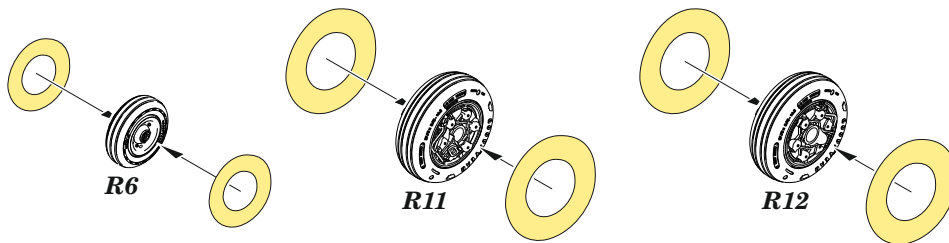

648 833 F-16C wheels late
for Kinetic kit - pro stavebnici Kinetic

1/48 scale

648 833 F-16C wheels late
for Kinetic kit - pro stavebnici Kinetic

1/48

COLOURS

GSI Creos (GUNZE)		Mr.METAL COLOR	
AQUEOUS	Mr.COLOR		
[H 2]	[C 2]	BLACK	
[H 8]	[C 8]	SILVER	
[H 77]	[C137]	TIRE BLACK	
[H316]	[C316]	WHITE	

435 21 Obrnice 170
Czech Republic

www.eduard.com
9,95

-  REMOVE
ODSTRANIT
-  BEND
OHNOUIT
-  GRIND
OBROUSIT
-  ? OPTION
VOLBA
-  DRILL HOLE
VRTAT OTVOR
-  REPLACE
NAHRADIT
-  SYMMETRICAL ASSEMBLY
SYMETRICKÁ MONTÁŽ
-  SCRIBE THE PANEL AND HOLES
RYTI
-  REVERSE SIDE
OTOČIT

2

1

R11 - left wheel
R12 - right wheel