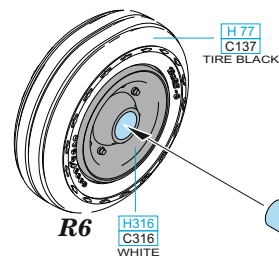

648 833 F-16C wheels late
for Kinetic kit - pro stavebnici Kinetic

1/48 scale

648 833 F-16C wheels late
for Kinetic kit - pro stavebnici Kinetic

1/48

COLOURS

GSI Creos (GUNZE)		Mr.METAL COLOR	
AQUEOUS	Mr.COLOR		
[H 2]	[C 2]	BLACK	
[H 8]	[C 8]	SILVER	
[H 77]	[C137]	TIRE BLACK	
[H316]	[C316]	WHITE	

435 21 Obrnice 170
Czech Republic

www.eduard.com
9,95

-  REMOVE
ODSTRANIT
-  BEND
OHNOUIT
-  GRIND
OBROUSIT
-  ? OPTION
VOLBA
-  DRILL HOLE
VRTAT OTVOR
-  REPLACE
NAHRADIT
-  SYMMETRICAL ASSEMBLY
SYMETRICKÁ MONTÁŽ
-  SCRIBE THE PANEL AND HOLES
RYTI
-  REVERSE SIDE
OTOČIT

2

1

R11 - left wheel
R12 - right wheel