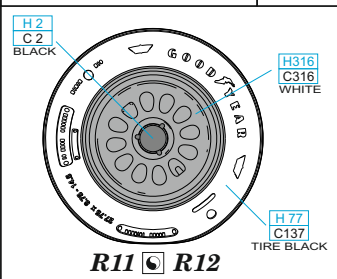

648 833 F-16C wheels late
for Kinetic kit - pro stavebnici Kinetic

1/48 scale

648 833 F-16C wheels late
for Kinetic kit - pro stavebnici Kinetic

1/48

COLOURS

GSI Creos (GUNZE)		Mr.METAL COLOR	
AQUEOUS	Mr.COLOR		
[H 2]	[C 2]	BLACK	
[H 8]	[C 8]	SILVER	
[H 77]	[C137]	TIRE BLACK	
[H316]	[C316]	WHITE	

435 21 Obrnice 170
Czech Republic

www.eduard.com
9,95

-  REMOVE
ODSTRANIT
-  BEND
OHNOUIT
-  GRIND
OBROUSIT
-  ? OPTION
VOLBA
-  DRILL HOLE
VRTAT OTVOR
-  REPLACE
NAHRADIT
-  SYMMETRICAL ASSEMBLY
SYMETRICKÁ MONTÁŽ
-  SCRIBE THE PANEL AND HOLES
RYTI
-  REVERSE SIDE
OTOČIT

2

1

R11 - left wheel
R12 - right wheel