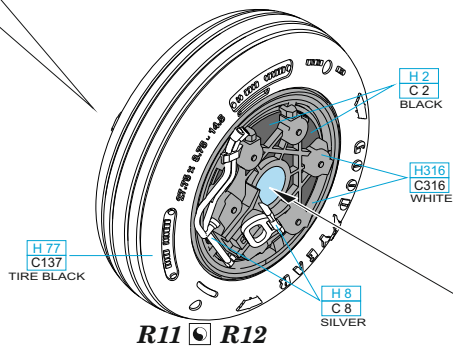

648 833 F-16C wheels late
for Kinetic kit - pro stavebnici Kinetic

1/48 scale

648 833 F-16C wheels late
for Kinetic kit - pro stavebnici Kinetic

1/48

COLOURS

GSI Creos (GUNZE)		Mr.METAL COLOR	
AQUEOUS	Mr.COLOR		
[H 2]	[C 2]	BLACK	
[H 8]	[C 8]	SILVER	
[H 77]	[C137]	TIRE BLACK	
[H316]	[C316]	WHITE	

435 21 Obrnice 170
Czech Republic

www.eduard.com
9,95

-  REMOVE
ODSTRANIT
-  BEND
OHNOUIT
-  GRIND
OBROUSIT
-  ? OPTION
VOLBA
-  DRILL HOLE
VRTAT OTVOR
-  REPLACE
NAHRADIT
-  SYMMETRICAL ASSEMBLY
SYMETRICKÁ MONTÁŽ
-  SCRIBE THE PANEL AND HOLES
RYTI
-  REVERSE SIDE
OTOČIT

2

1

R11 - left wheel
R12 - right wheel