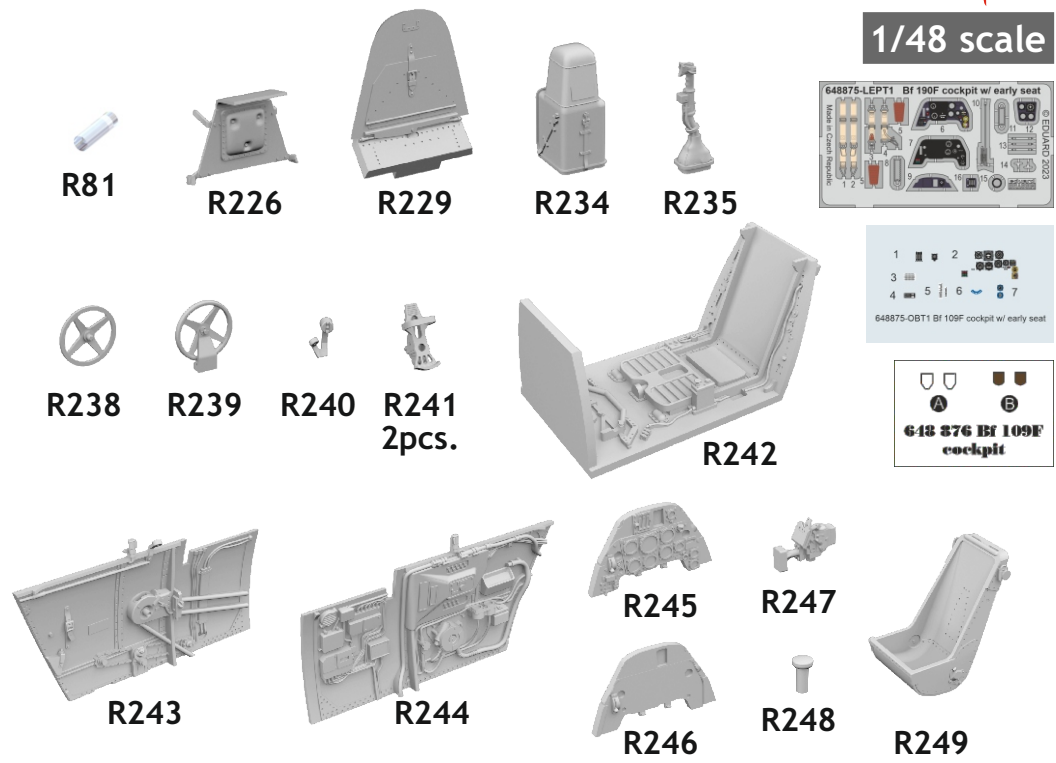

# 648 875 Bf 109F cockpit w/ early seat

for Eduard kit - pro stavěbnici Eduard

eduard  
BRASSIN  
*Print*

1/48 scale

This product contains metal and resin detail parts for upgrading scale plastic models. When selecting this set make sure that it is for the kit mentioned in product name as these sets are made specifically for that kit. When upgrading the model some cutting or corrections may be necessary for parts to fit accurately. **WARNING!** This set contains small and sharp parts. Work carefully in a ventilated and well-lit room. Safety glasses are recommended. This product is not suitable for children below 14 years of age.