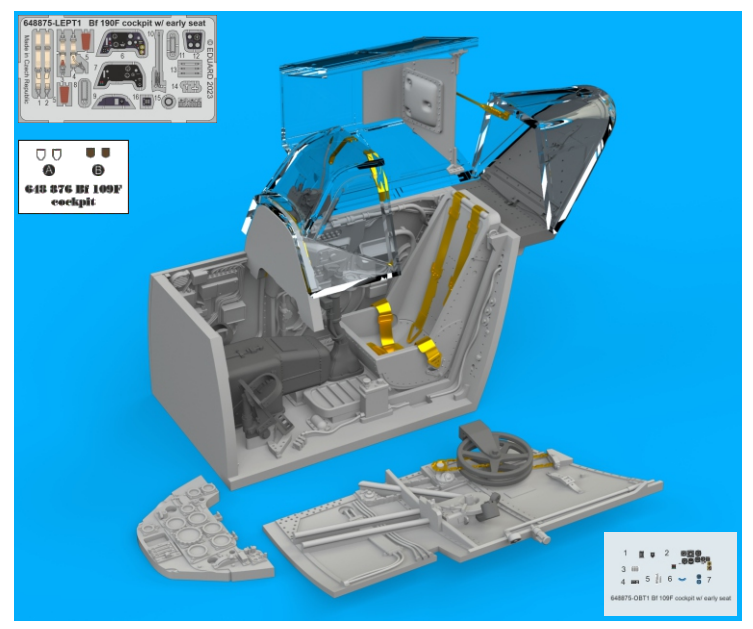

648 875

Bf 109F cockpit w/ early seat

for Eduard kit - pro stavěbnici Eduard

1/48

BRASSIN

BRASSIN

eduard