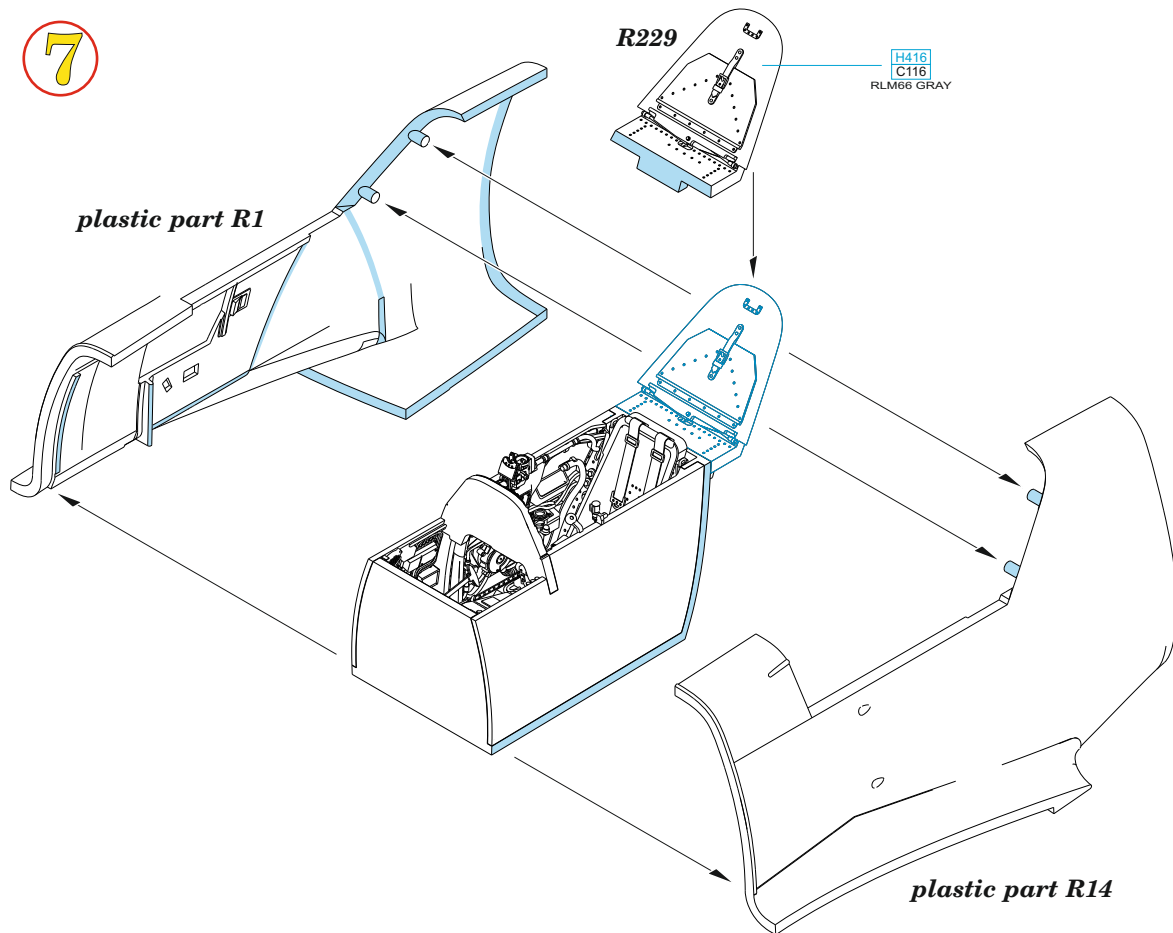

7

plastic part R1

R229

H416 C116 RLM66 GRAY