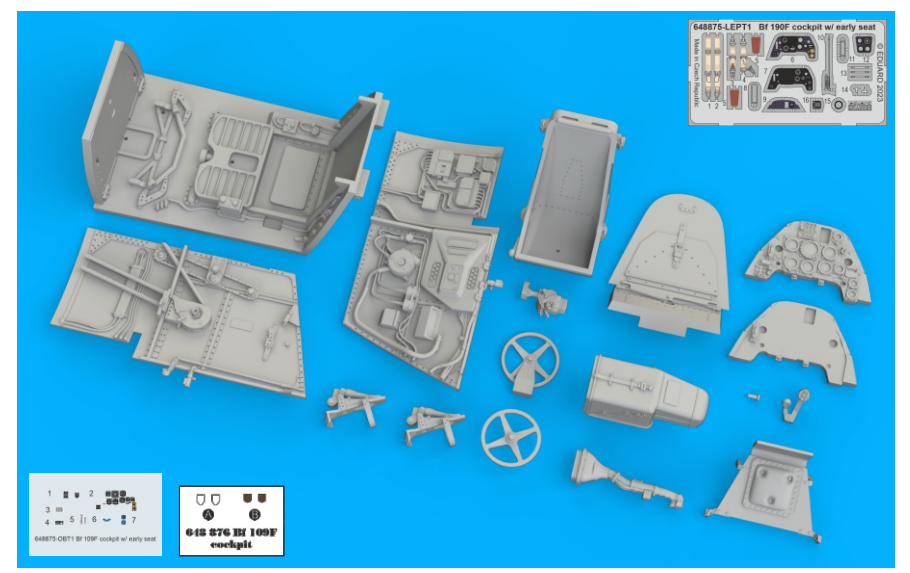

BEST ~~BRASS~~ RESIN AROUND!