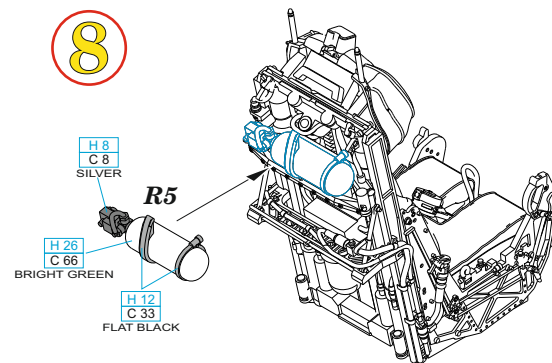

8

H 8
C 8
SILVER

H 26
C 66
BRIGHT GREEN

H 12
C 33
FLAT BLACK