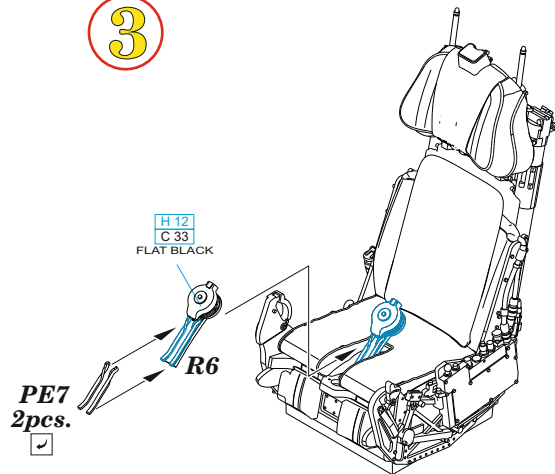

eduard

~~BEST BRASS~~ RESIN AROUND!

1

2

3

4

- | | | | |
|--|---|--|---------------------|
| | REMOVE
ODSTRANIT | | BEND
OHNOUT |
| | GRIND
OBROUSIT | | OPTION
VOLBA |
| | DRILL HOLE
VRTAT OTVOR | | REPLACE
NAHRADIT |
| | SYMMETRICAL ASSEMBLY
SYMETRICKA MONTAZ | | |
| | SCRIBE THE PANEL AND HOLES
RYTI | | |
| | REVERSE SIDE
OTOČIT | | |