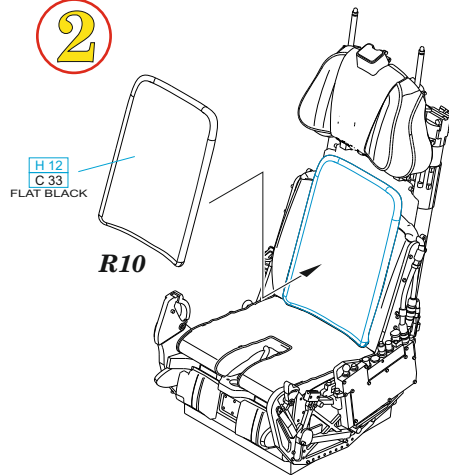

eduard

~~BEST BRASS~~ RESIN AROUND!

1

2

3

4

- | | | | |
|--|---|--|---------------------|
| | REMOVE
ODSTRANIT | | BEND
OHNOUT |
| | GRIND
OBROUSIT | | OPTION
VOLBA |
| | DRILL HOLE
VRTAT OTVOR | | REPLACE
NAHRADIT |
| | SYMMETRICAL ASSEMBLY
SYMETRICKA MONTAZ | | |
| | SCRIBE THE PANEL AND HOLES
RYTI | | |
| | REVERSE SIDE
OTOČIT | | |