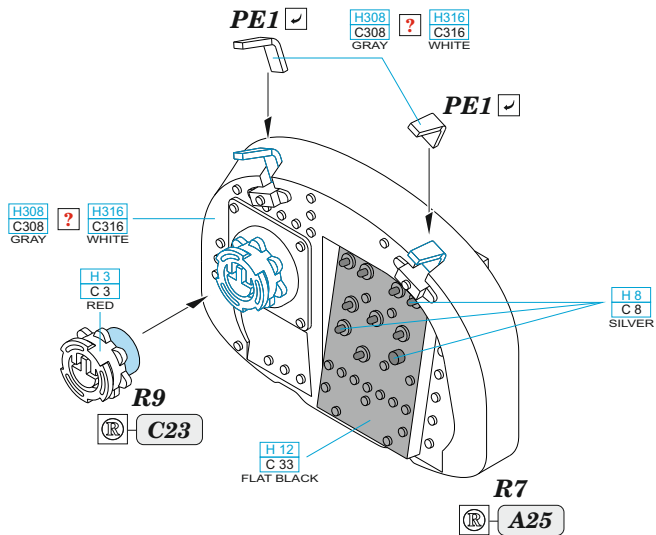

648 922 A-10C refuelling bay
for Academy kit - pro stavebnici Academy

eduard
BRASSIN

1/48 scale

R7

R8

R9

COLOURS

GSI Creos (GUNZE)		Mr.METAL COLOR
AQUEOUS	Mr.COLOR	
[H 3]	[C 3]	RED
[H 8]	[C 8]	SILVER
[H 12]	[C 33]	FLAT BLACK
[H308]	[C308]	GRAY
[H316]	[C319]	WHITE

eduard

435 21 Obrnice 170
Czech Republic

www.eduard.com
9,95

648 922

A-10C refuelling bay
for Academy kit - pro stavebnici Academy

1/48

eduard

1

2

CAMOUFLAGE COLOR

H308 C308 GRAY
?
H316 C316 WHITE

R8
C24 + C25

- | | |
|---|---------------------|
| REMOVE
ODSTRANIT | BEND
OHNOT |
| GRIND
OBROUSIT | QUESTION
VOLBA |
| DRILL HOLE
VRTAT OTVOR | REPLACE
NAHRADIT |
| SYMMETRICAL ASSEMBLY
SYMETRICKA MONTAZ | |
| SCRIBE THE PANEL AND HOLES
RYTI | |
| REVERSE SIDE
OTOCT | |