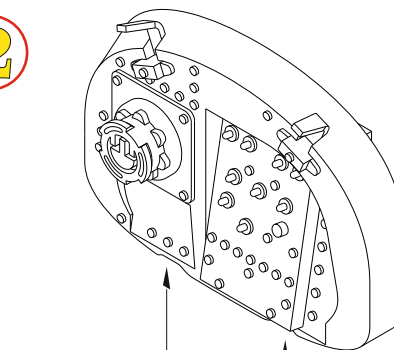

2

CAMOUFLAGE COLOR

H308 C308 GRAY
?
H316 C316 WHITE

R8
C24 + C25

- | | |
|---|---------------------|
| REMOVE
ODSTRANIT | BEND
OHNOT |
| GRIND
OBROUSIT | QUESTION
VOLBA |
| DRILL HOLE
VRTAT OTVOR | REPLACE
NAHRADIT |
| SYMMETRICAL ASSEMBLY
SYMETRICKA MONTAZ | |
| SCRIBE THE PANEL AND HOLES
RYTI | |
| REVERSE SIDE
OTOCT | |