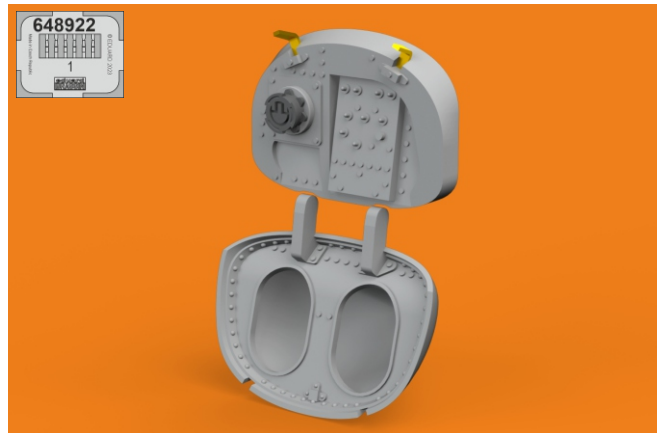

648 922 A-10C refuelling bay
for Academy kit - pro stavebnici Academy

eduard
BRASSIN

1/48 scale

R7

R8

R9

COLOURS

GSI Creos (GUNZE)		Mr.METAL COLOR
AQUEOUS	Mr.COLOR	
[H 3]	[C 3]	RED
[H 8]	[C 8]	SILVER
[H 12]	[C 33]	FLAT BLACK
[H308]	[C308]	GRAY
[H316]	[C319]	WHITE

eduard

435 21 Obrnice 170
Czech Republic

www.eduard.com
9,95

648 922

A-10C refuelling bay
for Academy kit - pro stavebnici Academy

1/48

eduard

1

2

CAMOUFLAGE COLOR

H308 C308 GRAY
?
H316 C316 WHITE

R8
C24 + C25

- | | |
|---|---------------------|
| REMOVE
ODSTRANIT | BEND
OHNOT |
| GRIND
OBROUSIT | QUESTION
VOLBA |
| DRILL HOLE
VRTAT OTVOR | REPLACE
NAHRADIT |
| SYMMETRICAL ASSEMBLY
SYMETRICKA MONTAZ | |
| SCRIBE THE PANEL AND HOLES
RYTI | |
| REVERSE SIDE
OTOCT | |