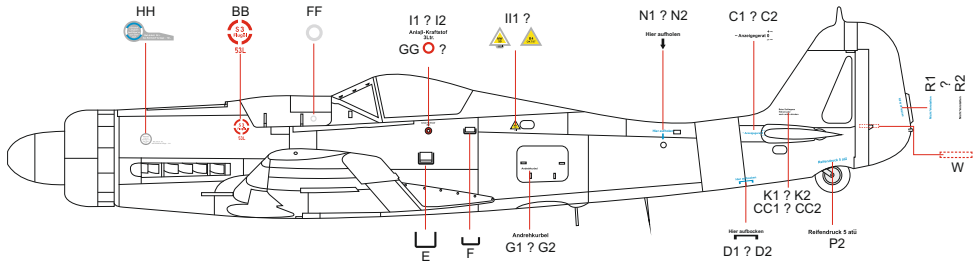

SCALE
1/48

Fw 190D stencils

ITEM #
D48014

DESIGNED EXCLUSIVELY FOR Fw190D BY EDUARD

Eduard - Model Accessories, 435 21 Obrnice 170,
Czech Republic

WWW.EDUARD.COM

FF1

STENCILS WARIANTS