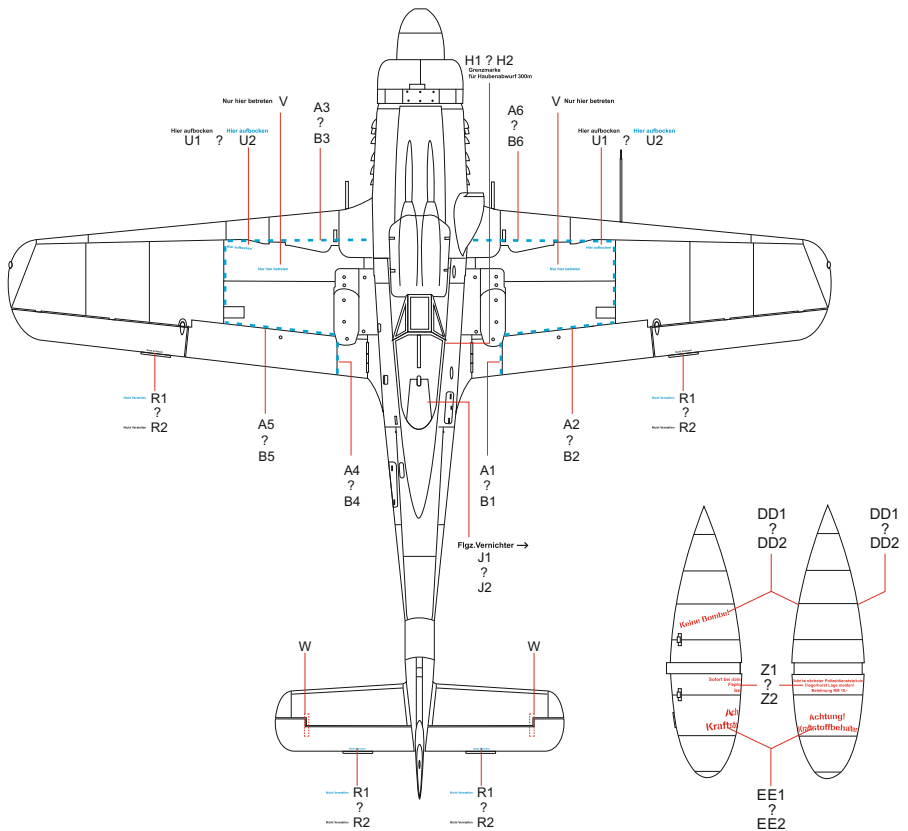

SCALE
1/48

Fw 190D stencils

ITEM #
D48014

DESIGNED EXCLUSIVELY FOR Fw190D BY EDUARD

Eduard - Model Accessories, 435 21 Obrnice 170,
Czech Republic

WWW.EDUARD.COM

FF1

STENCILS WARIANTS

FF1

M

L