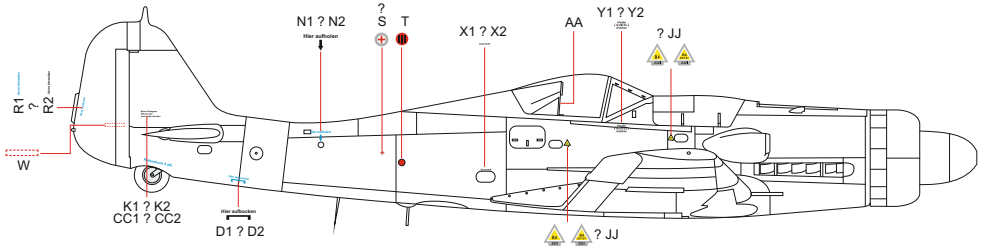

SCALE
1/48

Fw 190D stencils

ITEM #
D48014

DESIGNED EXCLUSIVELY FOR Fw190D BY EDUARD

Eduard - Model Accessories, 435 21 Obrnice 170,
Czech Republic

WWW.EDUARD.COM

FF1

STENCILS WARIANTS