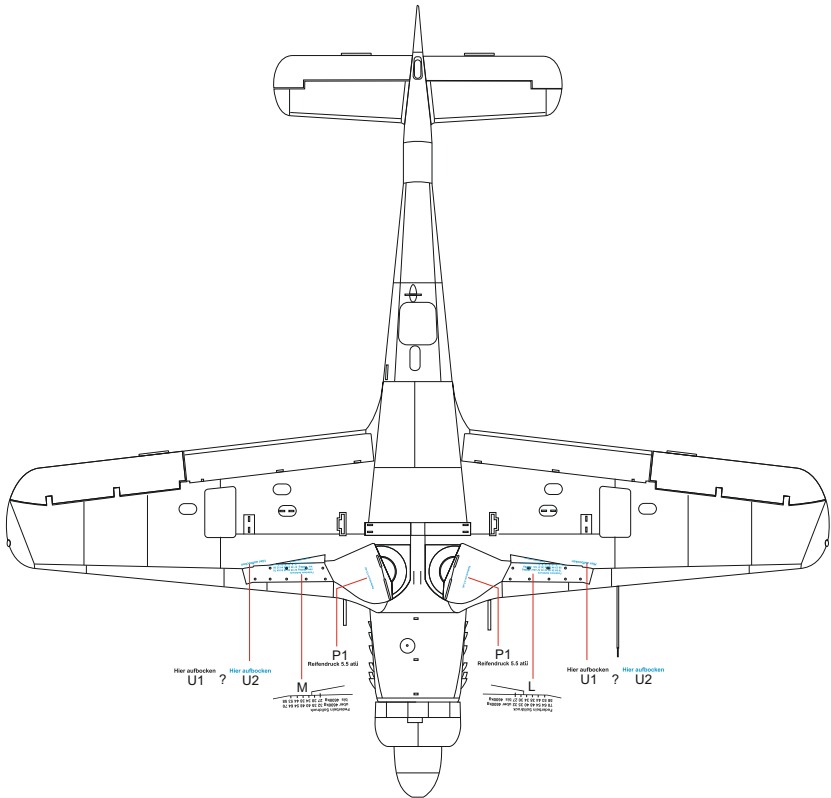

SCALE
1/48

Fw 190D stencils

ITEM #
D48014

DESIGNED EXCLUSIVELY FOR Fw190D BY EDUARD

Eduard - Model Accessories, 435 21 Obrnice 170,
Czech Republic

WWW.EDUARD.COM

FF1

STENCILS WARIANTS

FF1

M

L