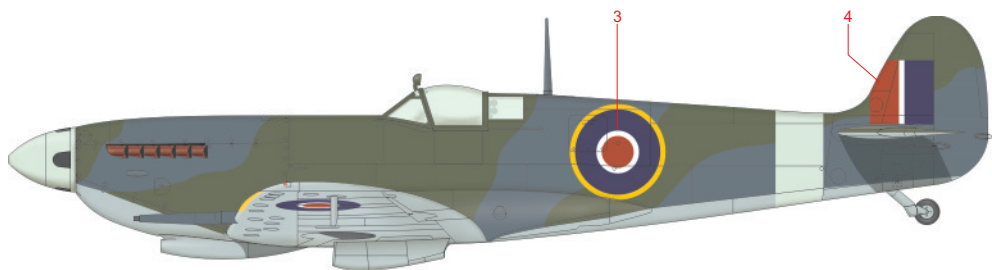

SCALE  
1/48

# Spitfire British WW2 roundels late

ITEM #  
D48017

DESIGNED EXCLUSIVELY FOR Spitfire Mk.IX BY EDUARD

INFOPAGE

Eduard - Model Accessories, 435 21 Obrnice 170,  
Czech Republic

WWW.EDUARD.COM

8 1591437 180172