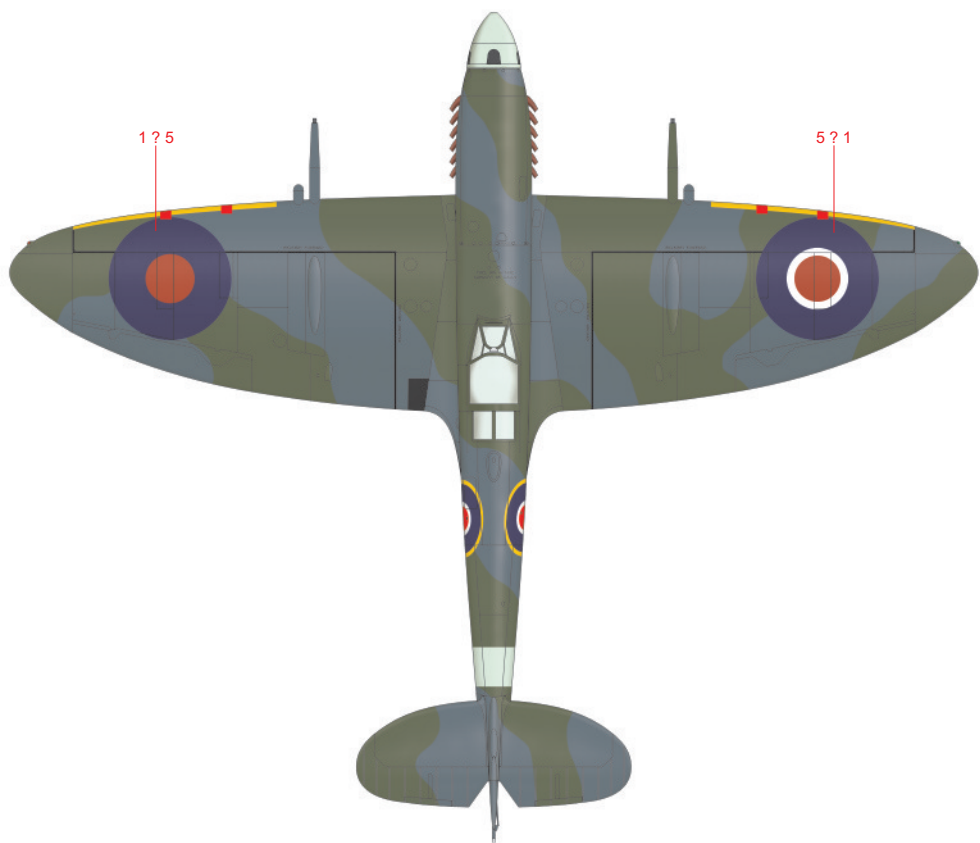

SCALE  
1/48

# Spitfire British WW2 roundels late

ITEM #  
D48017

DESIGNED EXCLUSIVELY FOR Spitfire Mk.IX BY EDUARD

INFOPAGE

Eduard - Model Accessories, 435 21 Obrnice 170,  
Czech Republic

WWW.EDUARD.COM

8 1591437 180172

# Spitfire British WW2 roundels late