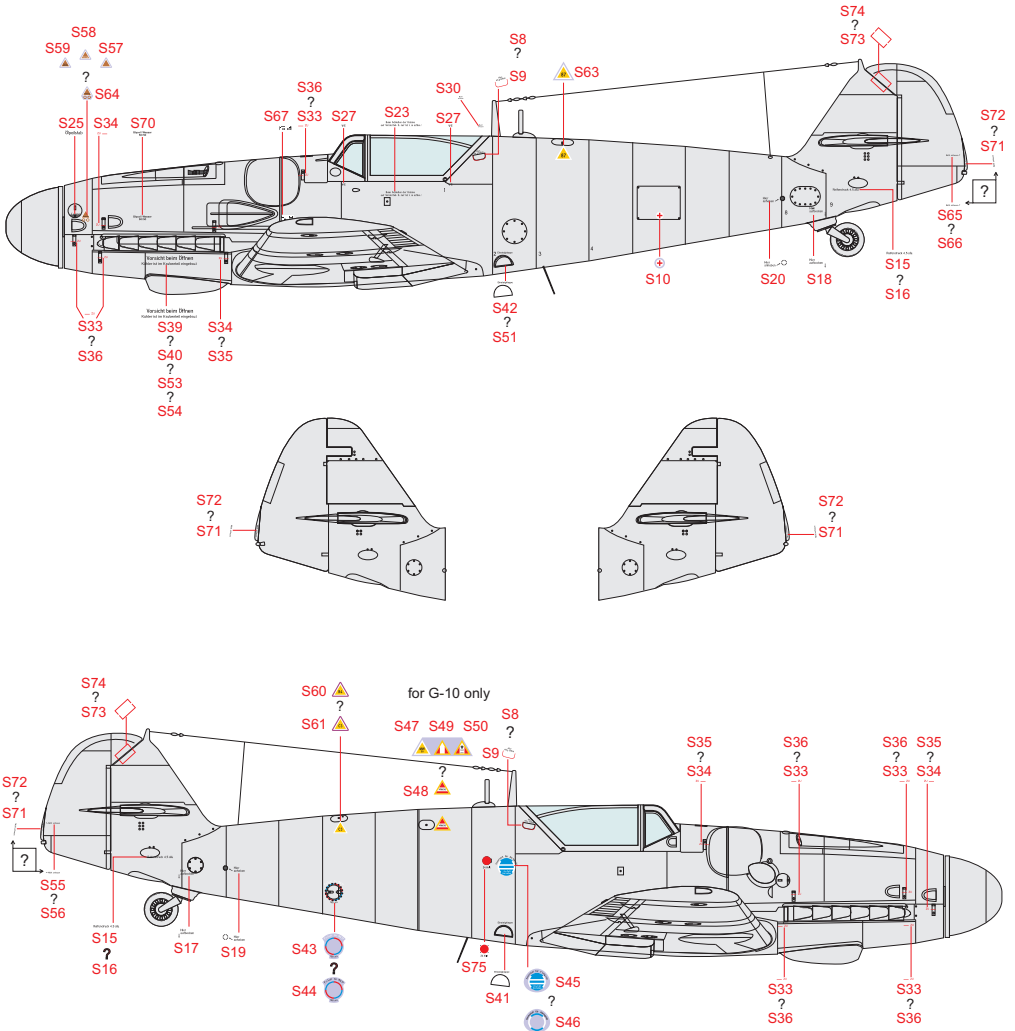

SCALE
1/48

Bf 109G stencils

ITEM #
D48025

DESIGNED EXCLUSIVELY FOR Bf 109G BY EDUARD

INFOPAGE

Eduard - Model Accessories, 435 21 Obrnice 170,
Czech Republic

WWW.EDUARD.COM