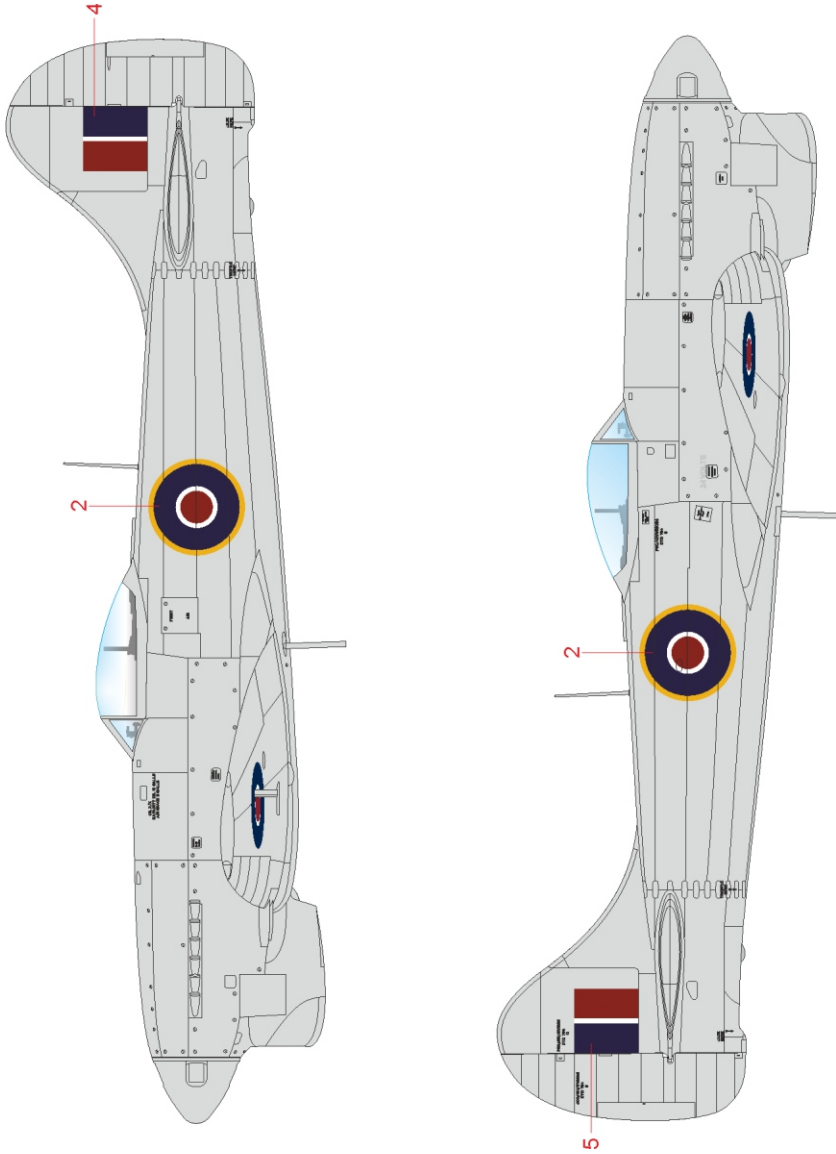

SCALE
1/48

Tempest roundels early

ITEM #
D48031

DESIGNED EXCLUSIVELY FOR TEMPEST BY EDUARD

Eduard - Model Accessories, 435 21 Obrnice 170,
Czech Republic

WWW.EDUARD.COM

D48031 Tempest roundels early 1/48

8 591437 543533