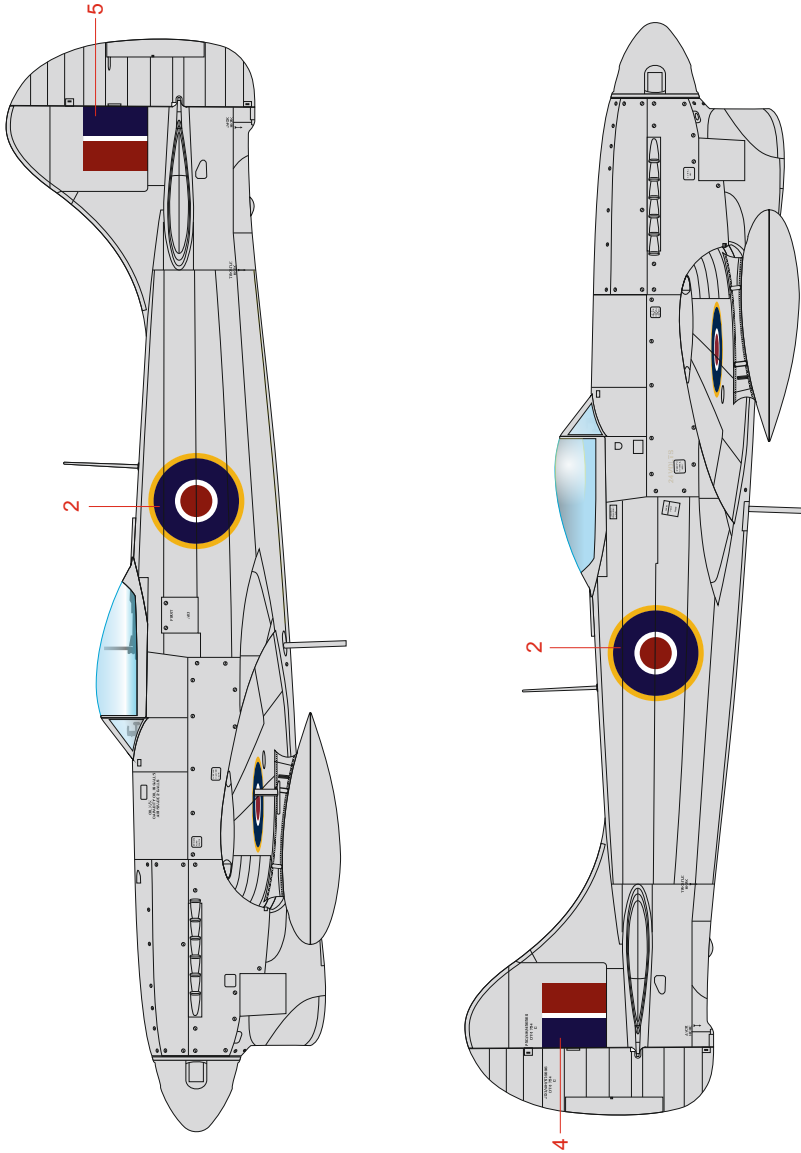

SCALE
1/48

Tempest roundels late

ITEM #
D48032

DESIGNED EXCLUSIVELY FOR TEMPEST BY EDUARD

Eduard - Model Accessories, 435 21 Obrnice 170,
Czech Republic

WWW.EDUARD.COM

D48032 Tempest roundels late 1/48

8 4591437 543540