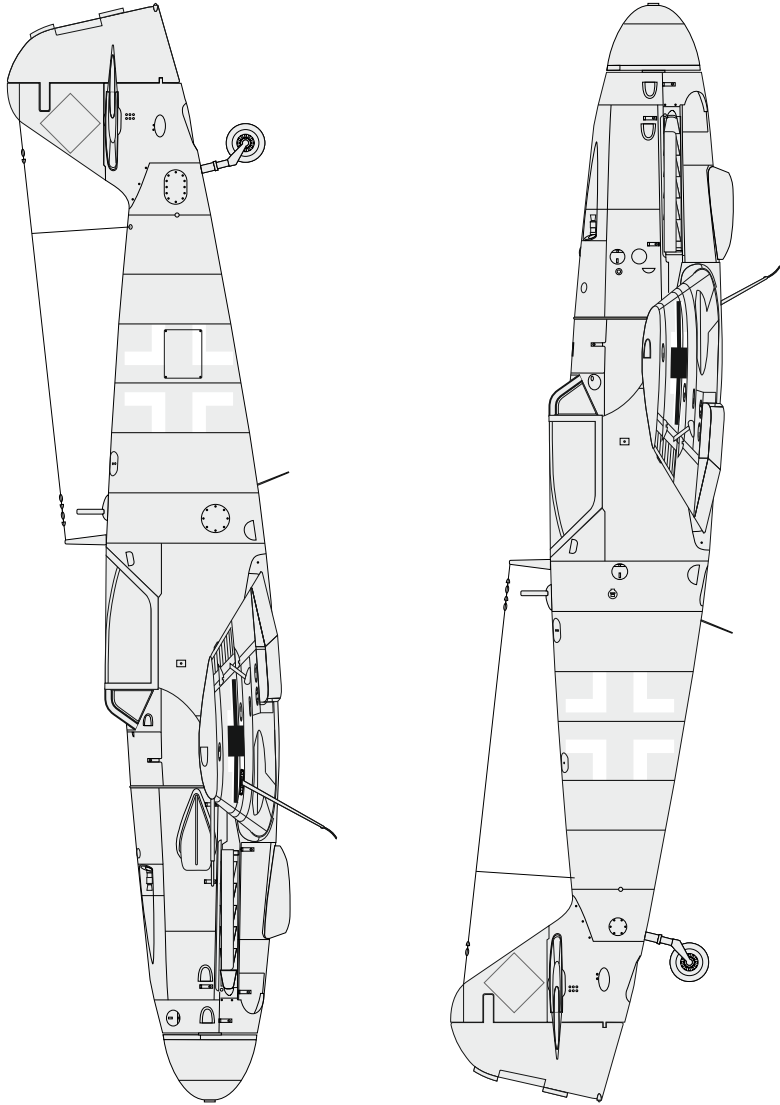

SCALE
1/48

Bf 109G-10 MTT / WNF national insignia D48035

ITEM #

DESIGNED EXCLUSIVELY FOR Bf 109G-10 BY EDUARD

Eduard - Model Accessories, 435 21 Obrnice 170,
Czech Republic

WWW.EDUARD.COM

D48035 Bf 109G-10 MTT / WNF
national insignia 1/48