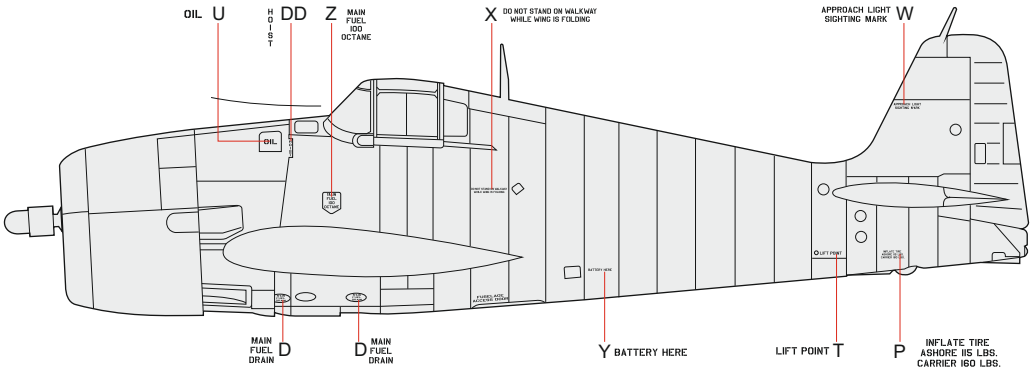

SCALE
1/48

F6F-3 stencils

ITEM #
D48058

DESIGNED EXCLUSIVELY FOR F6F-3 BY EDUARD

Czech Republic
Eduard - Model Accessories, 435 21 Obrnice 170,
WWW.EDUARD.COM

D48058 F6F-3 stencils 1/48

8 591437 1552375