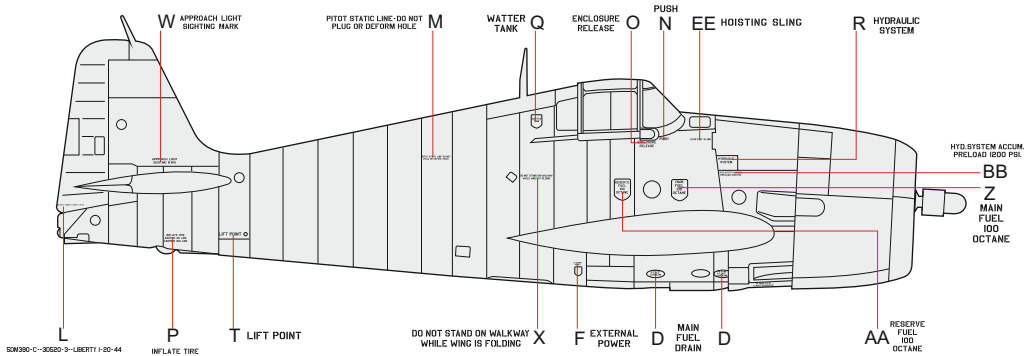

SCALE
1/48

F6F-3 stencils

ITEM #
D48058

DESIGNED EXCLUSIVELY FOR F6F-3 BY EDUARD

Czech Republic
Eduard - Model Accessories, 435 21 Obrnice 170,
WWW.EDUARD.COM

D48058 F6F-3 stencils 1/48

8 591437 1552375