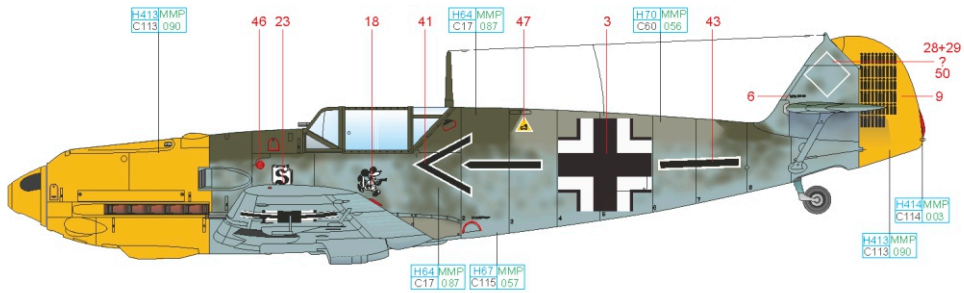

1/48

Bf 109E-4/N, WNr. 5819, flown by Obstlt. Adolf Galland, CO of JG 26, Audembert, France, December 1940

RLM 23	H414 MMP C114 003	RLM 04	H413 MMP C113 090
RLM 71	H64 MMP C17 087	RLM 02	H70 MMP C60 056
		RLM 65	H67 MMP C115 057

eduard

1/48

Bf 109E-4, WNr. 2804, flown by Maj. Werner Mölders, CO of JG 51, Pihen, France, August 1940

RLM 23	H414 MMP C114 003	RLM 04	H413 MMP C113 090	RLM 70	H65 MMP C18 088
RLM 71	H64 MMP C17 087	RLM 02	H70 MMP C60 056	RLM 65	H67 MMP C115 057
				WHITE	H11 MMP C62 001

eduard

**1/48 Related products: 11144 ADLERANGRIFF**

**Related products: D48063 ADLERANGRIFF: Alte Hasen**

**1/48 Bf 109E-4, WNr. 5344, flown by Maj. Helmut Wick, CO of JG 2, Beaumont-le-Roger, France, November 1940**