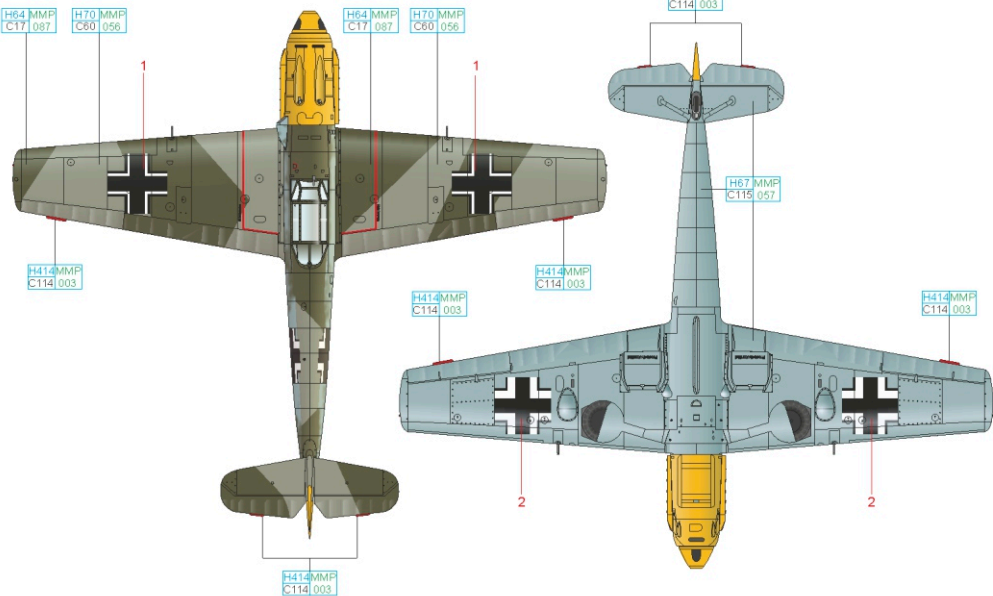

1/48

Bf 109E-4/N, WNr. 5819, flown by Obstlt. Adolf Galland, CO of JG 26, Audembert, France, December 1940

RLM 23	H414 MMP C114 003	RLM 04	H413 MMP C113 090
RLM 71	H64 MMP C17 087	RLM 02	H70 MMP C60 056
		RLM 65	H67 MMP C115 057

eduard

1/48

Bf 109E-4, WNr. 2804, flown by Maj. Werner Mölders, CO of JG 51, Pihen, France, August 1940

RLM 23	H414 MMP C114 003	RLM 04	H413 MMP C113 090	RLM 70	H65 MMP C18 088
RLM 71	H64 MMP C17 087	RLM 02	H70 MMP C60 056	RLM 65	H67 MMP C115 057
				WHITE	H11 MMP C62 001

eduard

1/48

Bf 109E-4, WNr. 1432, flown by Oblt. Walter Oesau, CO of 7./JG 51, St. Omer-Nord, France, August 1940

RLM 23	H414 MMP C114 003	RLM 04	H413 MMP C113 090
RLM 71	H84 MMP C17 087	RLM 02	H70 MMP C60 056
		RLM 65	H67 MMP C115 057
		WHITE	H11 MMP C62 001

eduard

**1/48 Related products: 11144 ADLERANGRIFF**

**Related products: D48063 ADLERANGRIFF: Alte Hasen**

**1/48 Bf 109E-4, WNr. 5344, flown by Maj. Helmut Wick, CO of JG 2, Beaumont-le-Roger, France, November 1940**