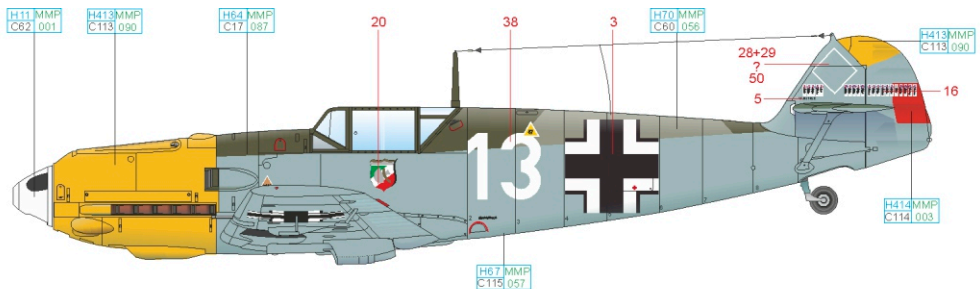

1/48

Bf 109E-4, WNr. 1432, flown by Oblt. Walter Oesau, CO of 7./JG 51, St. Omer-Nord, France, August 1940

RLM 23	H414 MMP C114 003	RLM 04	H413 MMP C113 090
RLM 71	H84 MMP C17 087	RLM 02	H70 MMP C60 056
		RLM 65	H67 MMP C115 057
		WHITE	H11 MMP C62 001

eduard

1/48

Bf 109E-4/B, WNr. 2030, flown by Hptm. Herbert Ihlefeld, CO of I.(J)/LG 2, Calais-Marck, France, Autumn 1940