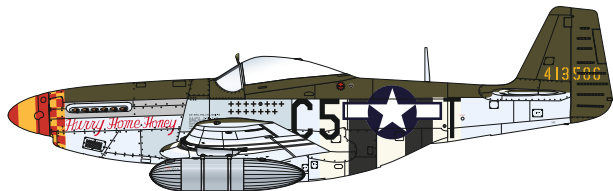

44-13586, Capt. Richard Peterson,
364th FS, 357th FG, 8th AF,
Leiston, Great Britain, autumn 1944

DESIGNED EXCLUSIVELY FOR P-51D-5 BY EDUARD

Eduard - Model Accessories, 435 21 Obrnice 170,
Czech Republic

WWW.EDUARD.COM

D48077 P-51D-5 1/48

8 591437 455782 0