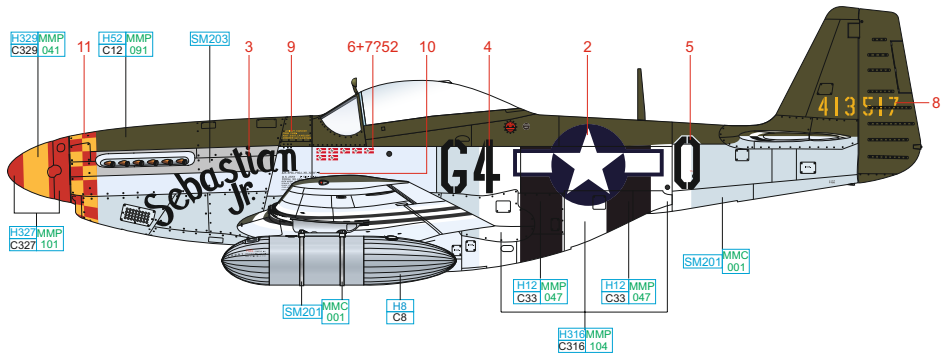

DESIGNED EXCLUSIVELY FOR P-51D-5 BY EDUARD

Eduard - Model Accessories, 435 21 Obrnice 170,
Czech Republic

WWW.EDUARD.COM

D48077 P-51D-5 1/48

8 591437 455782 0

WHITE	H316 MMP C316 104	BLACK	H12 MMP C33 047	SILVER	H8 C8	SUPER IRON	SM203
YELLOW	H329 MMP C329 041	RED	H327 MMP C327 101	OLIVE DRAB	H52 MMP C12 091	SUPER FINE SILVER	SM201 MMC 001