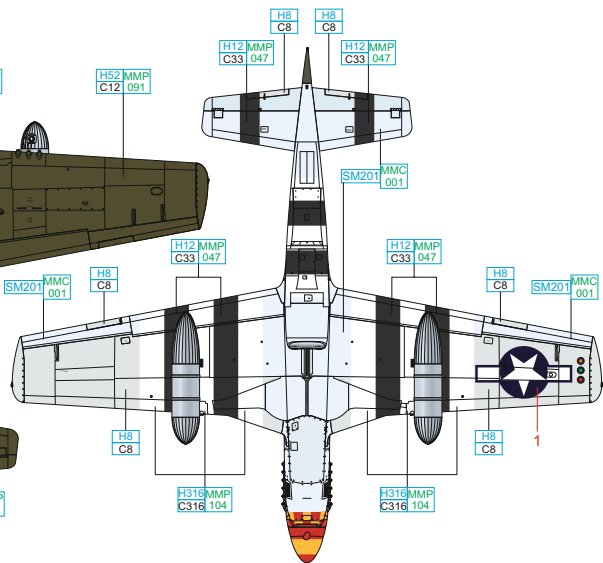

DESIGNED EXCLUSIVELY FOR P-51D-5 BY EDUARD

Eduard - Model Accessories, 435 21 Obrnice 170,
Czech Republic

WWW.EDUARD.COM

D48077 P-51D-5 1/48

8 591437 455782 0

WHITE	H316 MMP C316 104	BLACK	H12 MMP C33 047	SILVER	H8 C8	SUPER IRON	SM203
YELLOW	H329 MMP C329 041	RED	H327 MMP C327 101	OLIVE DRAB	H52 MMP C12 091	SUPER FINE SILVER	SM201 MMC 001