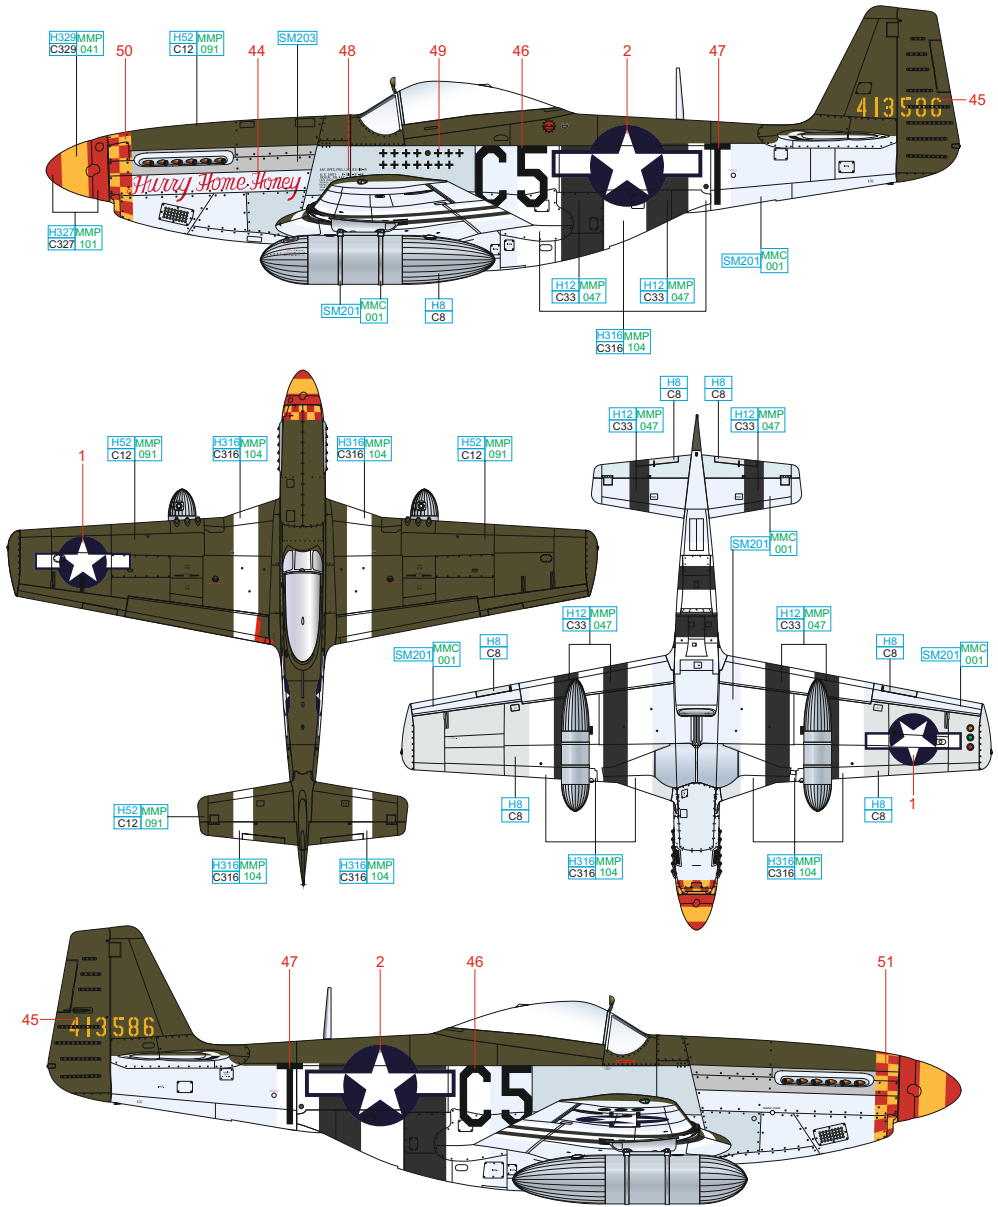

SCALE
1/48

P-51D-5

ITEM #
D48077

44-13517, Capt. Robert Becker,
362nd FS, 357th FG, 8th AF,
Leiston, Great Britain, July 1944

44-13691, Maj. Arval J. Roberson,
362nd FS, 357th FG, 8th AF,
Leiston, Great Britain, August 1944

DESIGNED EXCLUSIVELY FOR P-51D-5 BY EDUARD

Eduard - Model Accessories, 435 21 Obrnice 170,
Czech Republic

WWW.EDUARD.COM

D48077 P-51D-5 1/48

8 591437 455782 0

WHITE	H316 MMP C316 104	BLACK	H12 MMP C33 047	SILVER	H8 C8	SUPER IRON	SM203
YELLOW	H329 MMP C329 041	RED	H327 MMP C327 101	OLIVE DRAB	H52 MMP C12 091	SUPER FINE SILVER	SM201 MMC 001

WHITE	H316 MMP C316 104	BLACK	H12 MMP C33 047	SILVER	H8 C8	SUPER IRON	SM203
YELLOW	H329 MMP C329 041	RED	H327 MMP C327 101	OLIVE DRAB	H52 MMP C12 091	SUPER FINE SILVER	SM201 MMC 001

OLIVE DRAB	H52 MMP C12 091	WHITE	H316 MMP C316 104	NEUTRAL GRAY	H53 C13	SILVER	H8 C8
YELLOW	H329 MMP C329 041	RED	H327 MMP C327 101	BLACK	H12 MMP C33 047	SUPER FINE SILVER	SM201 MMC 001
						SUPER IRON	SM203