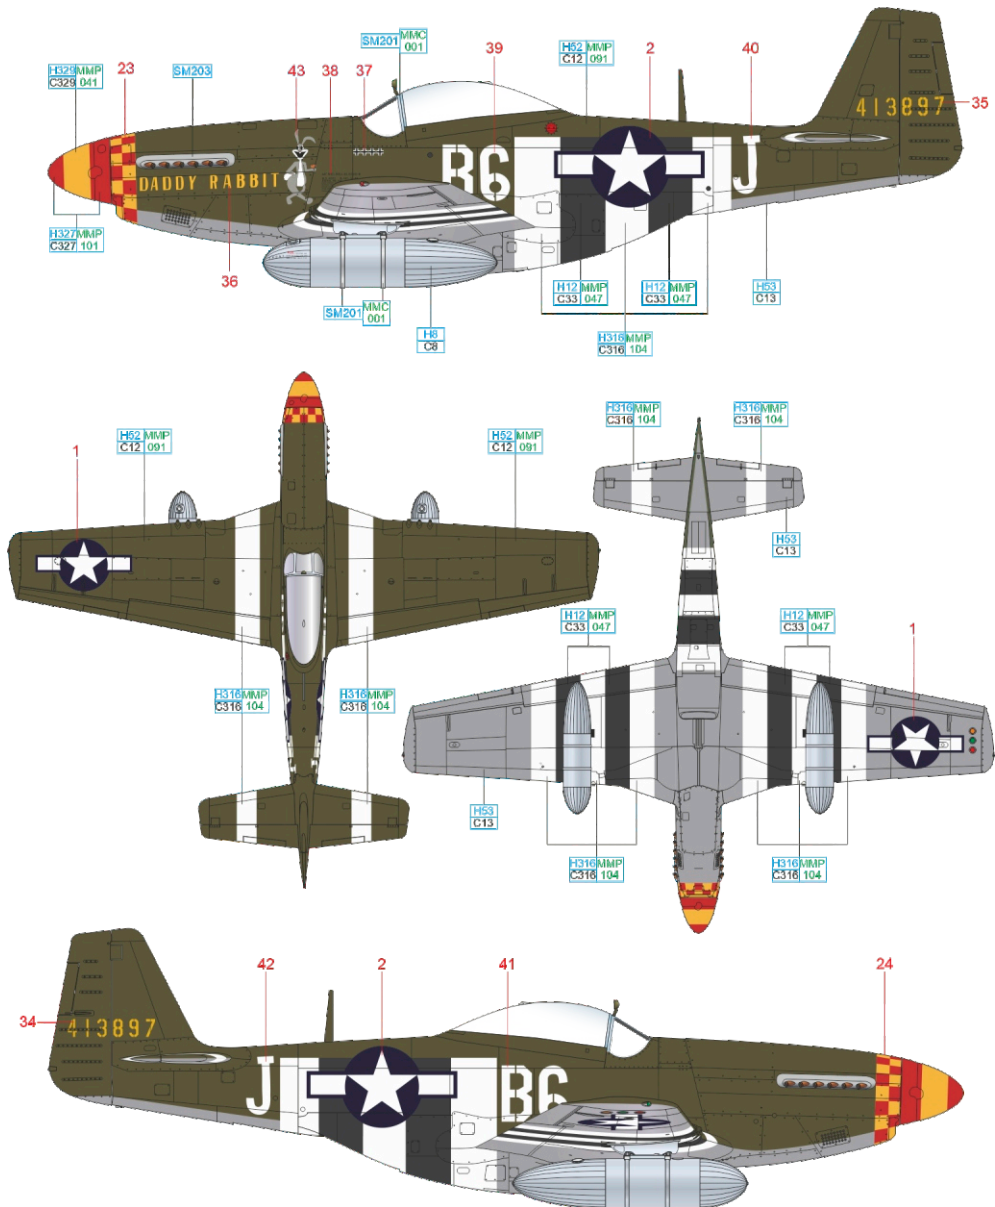

OLIVE DRAB	H52 MMP C12 091	WHITE	H316 MMP C316 104	NEUTRAL GRAY	H53 C13	SILVER	H8 C8
YELLOW	H329 MMP C329 041	RED	H327 MMP C327 101	BLACK	H12 MMP C33 047	SUPER FINE SILVER	SM201 MMC 001
						SUPER IRON	SM203