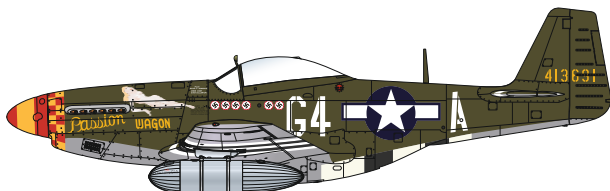

SCALE
1/48

P-51D-5

ITEM #
D48077

44-13517, Capt. Robert Becker,
362nd FS, 357th FG, 8th AF,
Leiston, Great Britain, July 1944

44-13691, Maj. Arval J. Roberson,
362nd FS, 357th FG, 8th AF,
Leiston, Great Britain, August 1944