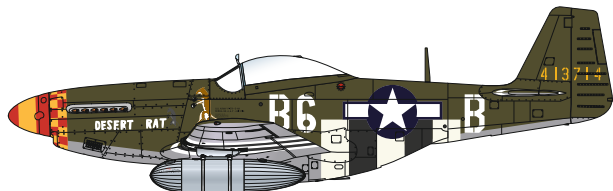

SCALE
1/48

P-51D-5

ITEM #
D48077

44-13517, Capt. Robert Becker,
362nd FS, 357th FG, 8th AF,
Leiston, Great Britain, July 1944

44-13691, Maj. Arval J. Roberson,
362nd FS, 357th FG, 8th AF,
Leiston, Great Britain, August 1944