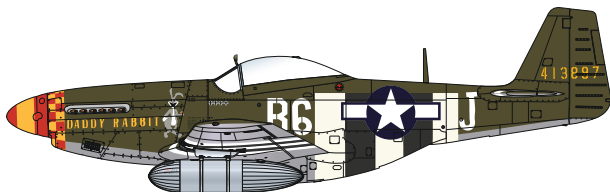

44-13586, Capt. Richard Peterson,
364th FS, 357th FG, 8th AF,
Leiston, Great Britain, autumn 1944

DESIGNED EXCLUSIVELY FOR P-51D-5 BY EDUARD

Eduard - Model Accessories, 435 21 Obrnice 170,
Czech Republic

WWW.EDUARD.COM

D48077 P-51D-5 1/48

8 591437 455782 0