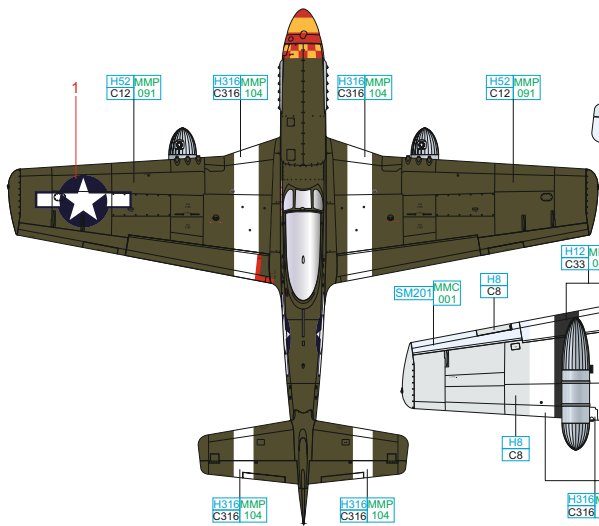

DESIGNED EXCLUSIVELY FOR P-51D-5 BY EDUARD

Eduard - Model Accessories, 435 21 Obrnice 170,
Czech Republic

WWW.EDUARD.COM

D48077 P-51D-5 1/48

8 591437 455782 0

WHITE	H316 MMP C316 104	BLACK	H12 MMP C33 047	SILVER	H8 C8	SUPER IRON	SM203
YELLOW	H329 MMP C329 041	RED	H327 MMP C327 101	OLIVE DRAB	H52 MMP C12 091	SUPER FINE SILVER	SM201 MMC 001