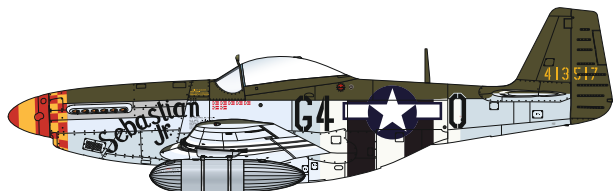

SCALE
1/48

P-51D-5

ITEM #
D48077

44-13517, Capt. Robert Becker,
362nd FS, 357th FG, 8th AF,
Leiston, Great Britain, July 1944

44-13691, Maj. Arval J. Roberson,
362nd FS, 357th FG, 8th AF,
Leiston, Great Britain, August 1944