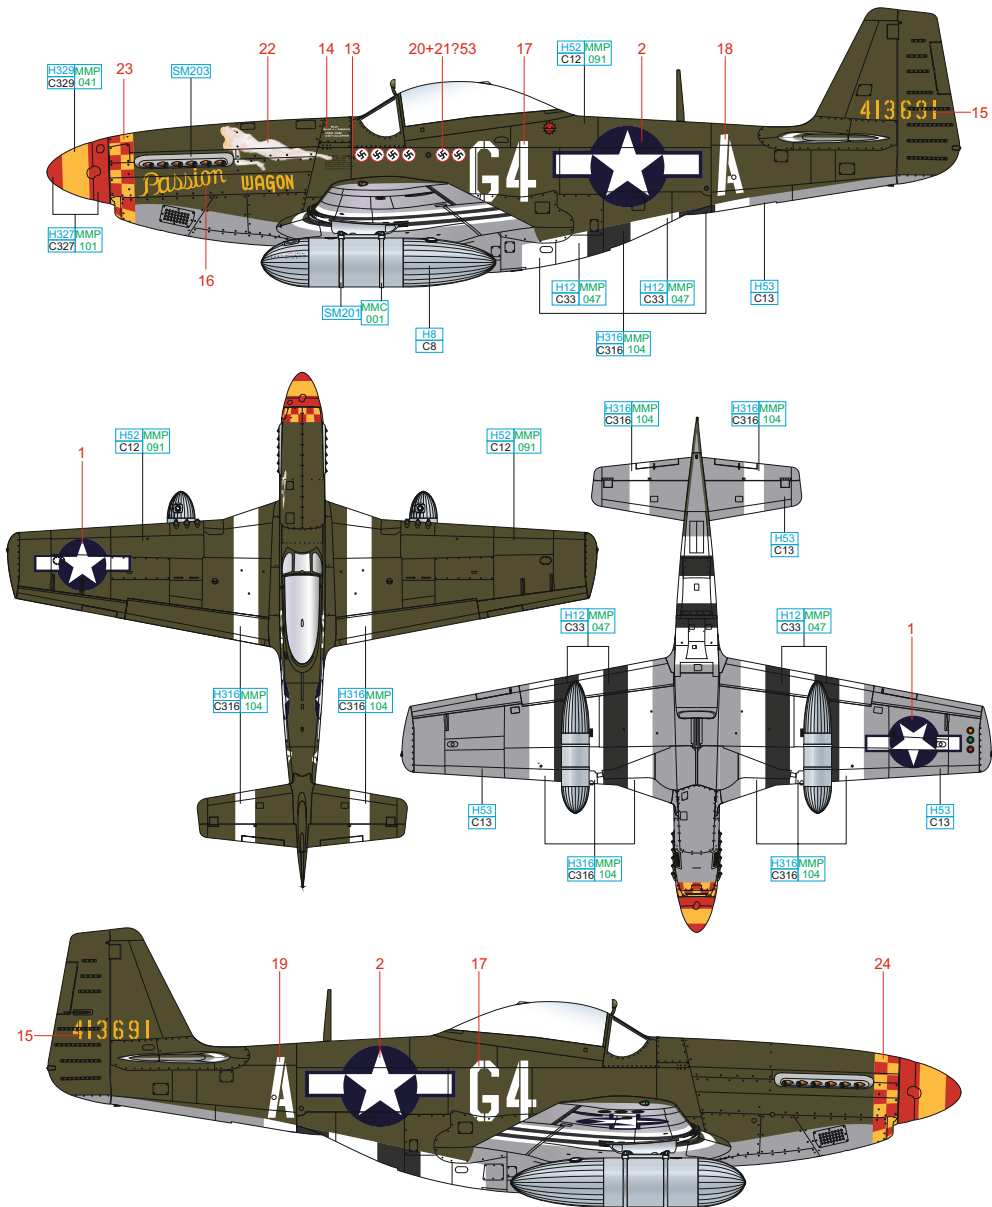

OLIVE DRAB	H52 MMP C12 091	WHITE	H316 MMP C316 104	NEUTRAL GRAY	H53 C13	SILVER	H8 C8
YELLOW	H329 MMP C329 041	RED	H327 MMP C327 101	BLACK	H12 MMP C33 047	SUPER FINE SILVER	SM201 MMC 001
						SUPER IRON	SM203