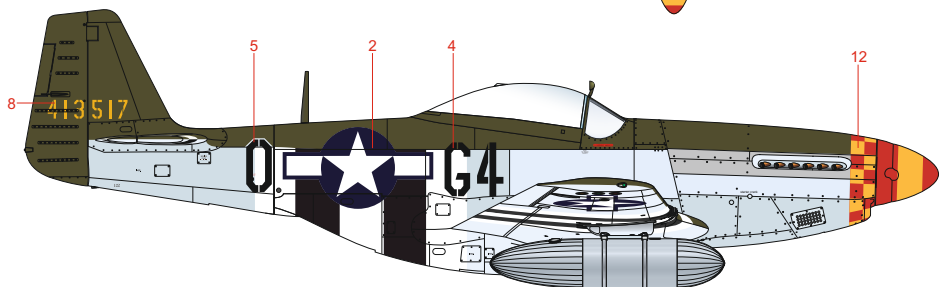

DESIGNED EXCLUSIVELY FOR P-51D-5 BY EDUARD

Eduard - Model Accessories, 435 21 Obrnice 170,
Czech Republic

WWW.EDUARD.COM

D48077 P-51D-5 1/48

8 591437 455782 0

WHITE	H316 MMP C316 104	BLACK	H12 MMP C33 047	SILVER	H8 C8	SUPER IRON	SM203
YELLOW	H329 MMP C329 041	RED	H327 MMP C327 101	OLIVE DRAB	H52 MMP C12 091	SUPER FINE SILVER	SM201 MMC 001