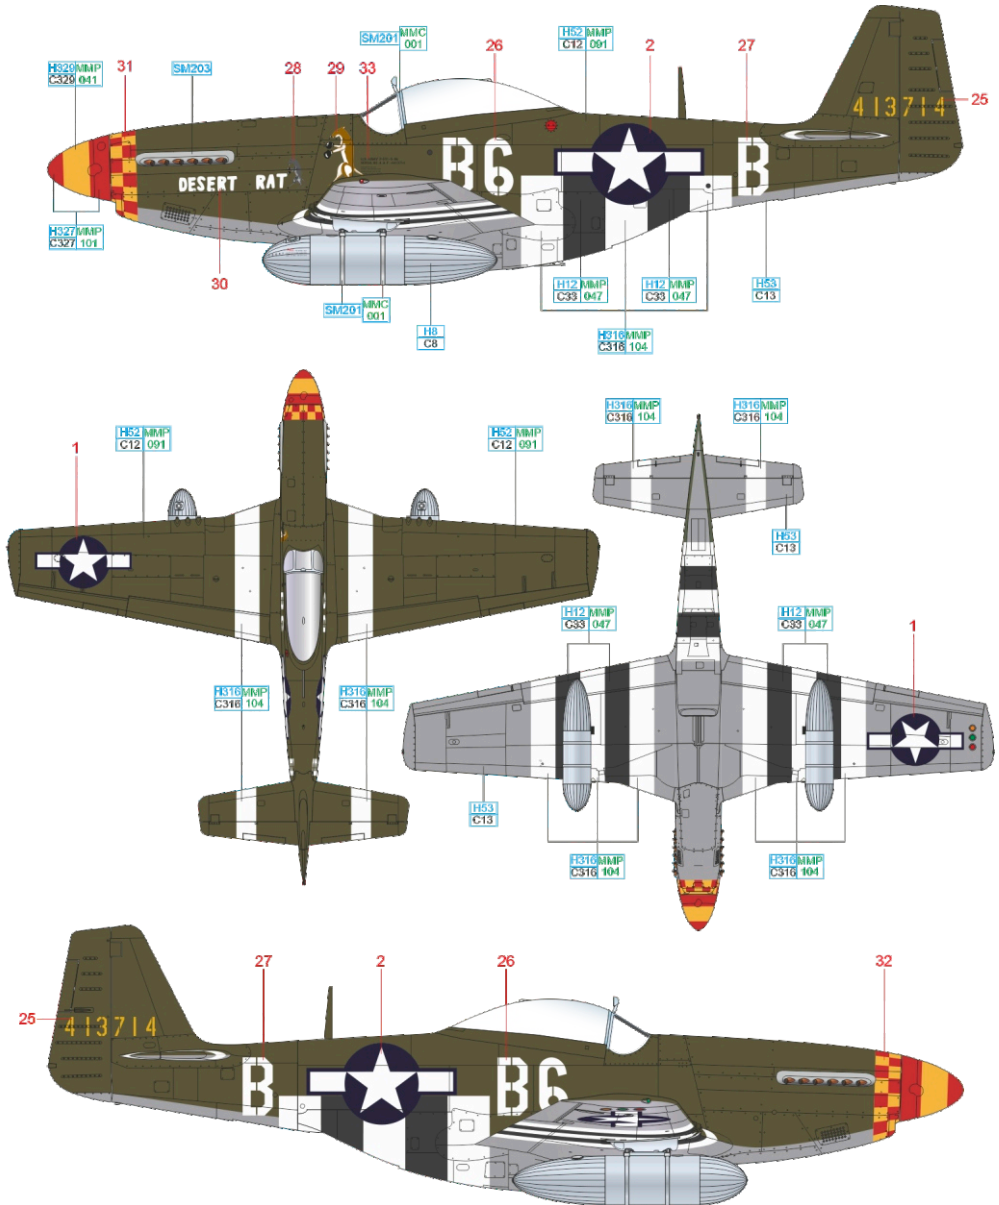

DESIGNED EXCLUSIVELY FOR P-51D-5 BY EDUARD

Eduard - Model Accessories, 435 21 Obrnice 170,
Czech Republic

WWW.EDUARD.COM

D48077 P-51D-5 1/48

8 591437 455782 0

WHITE	H316 MMP C316 104	BLACK	H12 MMP C33 047	SILVER	H8 C8	SUPER IRON	SM203
YELLOW	H329 MMP C329 041	RED	H327 MMP C327 101	OLIVE DRAB	H52 MMP C12 091	SUPER FINE SILVER	SM201 MMC 001

WHITE	H316 MMP C316 104	BLACK	H12 MMP C33 047	SILVER	H8 C8	SUPER IRON	SM203
YELLOW	H329 MMP C329 041	RED	H327 MMP C327 101	OLIVE DRAB	H52 MMP C12 091	SUPER FINE SILVER	SM201 MMC 001

OLIVE DRAB	H52 MMP C12 091	WHITE	H316 MMP C316 104	NEUTRAL GRAY	H53 C13	SILVER	H8 C8
YELLOW	H329 MMP C329 041	RED	H327 MMP C327 101	BLACK	H12 MMP C33 047	SUPER FINE SILVER	SM201 MMC 001
						SUPER IRON	SM203