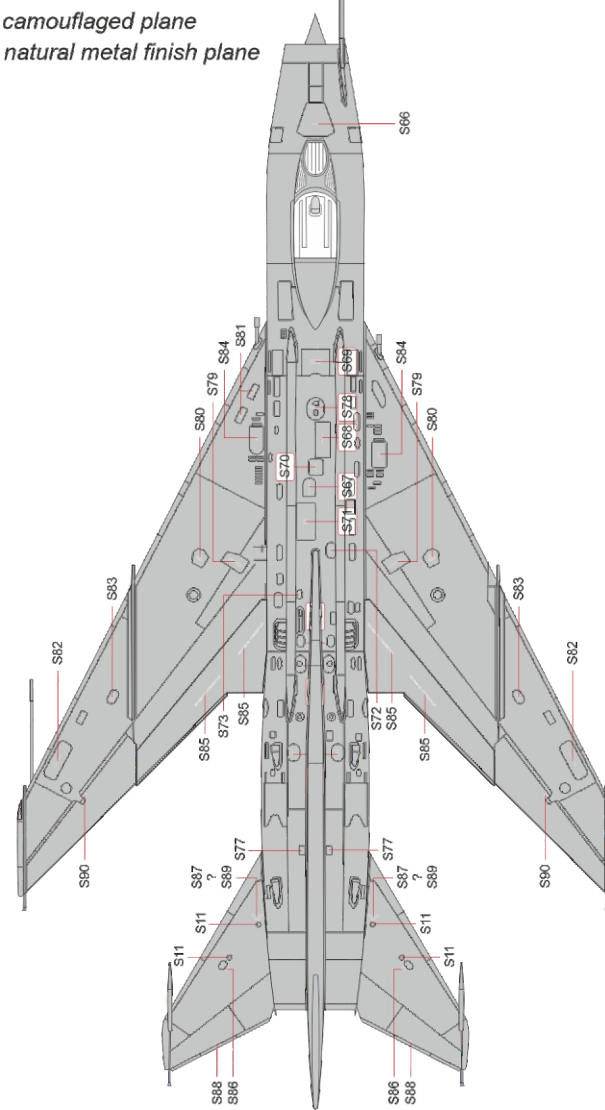

SCALE  
1/48

Su-7 stencils

ITEM #  
D48089

Important note:

Stencils version A for camouflaged plane  
Stencils version B for natural metal finish plane

Left fuselage pylon-inner side    Left fuselage pylon-outer side    Right fuselage pylon-outer side    Right fuselage pylon-inner side

Left wing pylon-inner side    Left wing pylon-outer side    Right wing pylon-outer side    Right wing pylon-inner side

Main undercarriage  
BKL-version

DESIGNED EXCLUSIVELY FOR Su-7 BY KP/Eduard