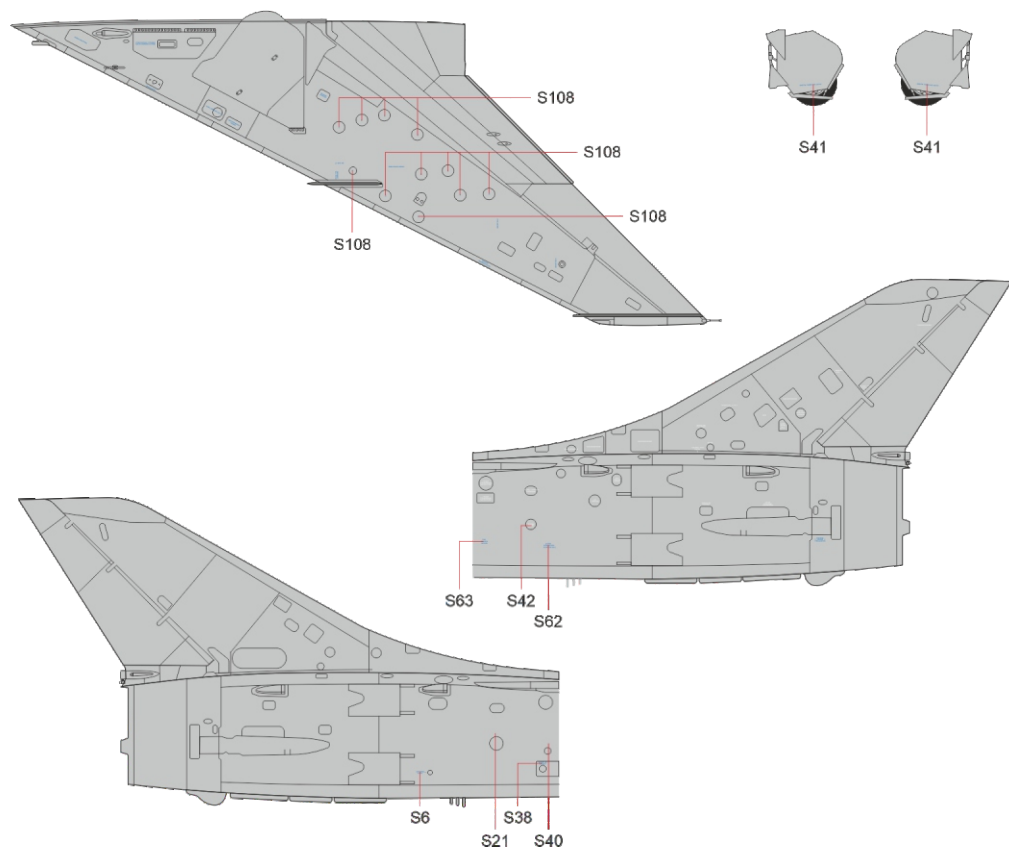

SCALE  
1/48

Su-7 stencils

ITEM #  
D48089

Important note:

Stencils version A for camouflaged plane  
Stencils version B for natural metal finish plane

Left fuselage pylon-inner side    Left fuselage pylon-outer side    Right fuselage pylon-outer side    Right fuselage pylon-inner side

Left wing pylon-inner side    Left wing pylon-outer side    Right wing pylon-outer side    Right wing pylon-inner side

Main undercarriage  
BKL-version

DESIGNED EXCLUSIVELY FOR Su-7 BY KP/Eduard