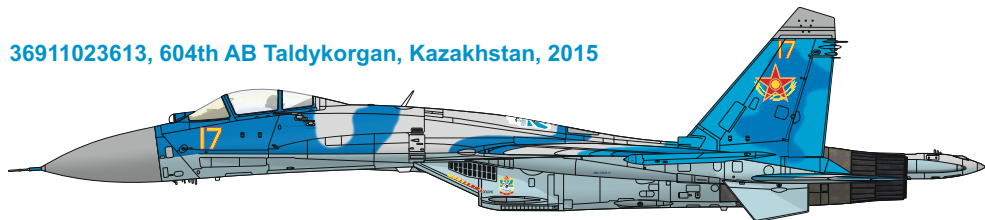

36911023613, 604th AB Taldykorgan, Kazakhstan, 2015