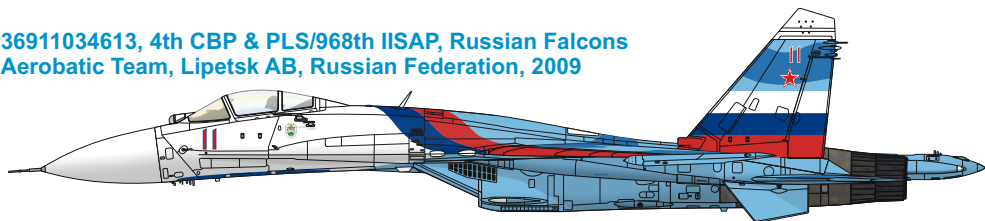

SCALE
1/48

Su-27

ITEM #
D48090

36911034613, 4th CBP & PLS/968th IISAP, Russian Falcons
Aerobatic Team, Lipetsk AB, Russian Federation, 2009

36911035408, 148th CBP & PLS/54th GvIAP,
Savasleyka AB, Russian Federation,
1993/1998