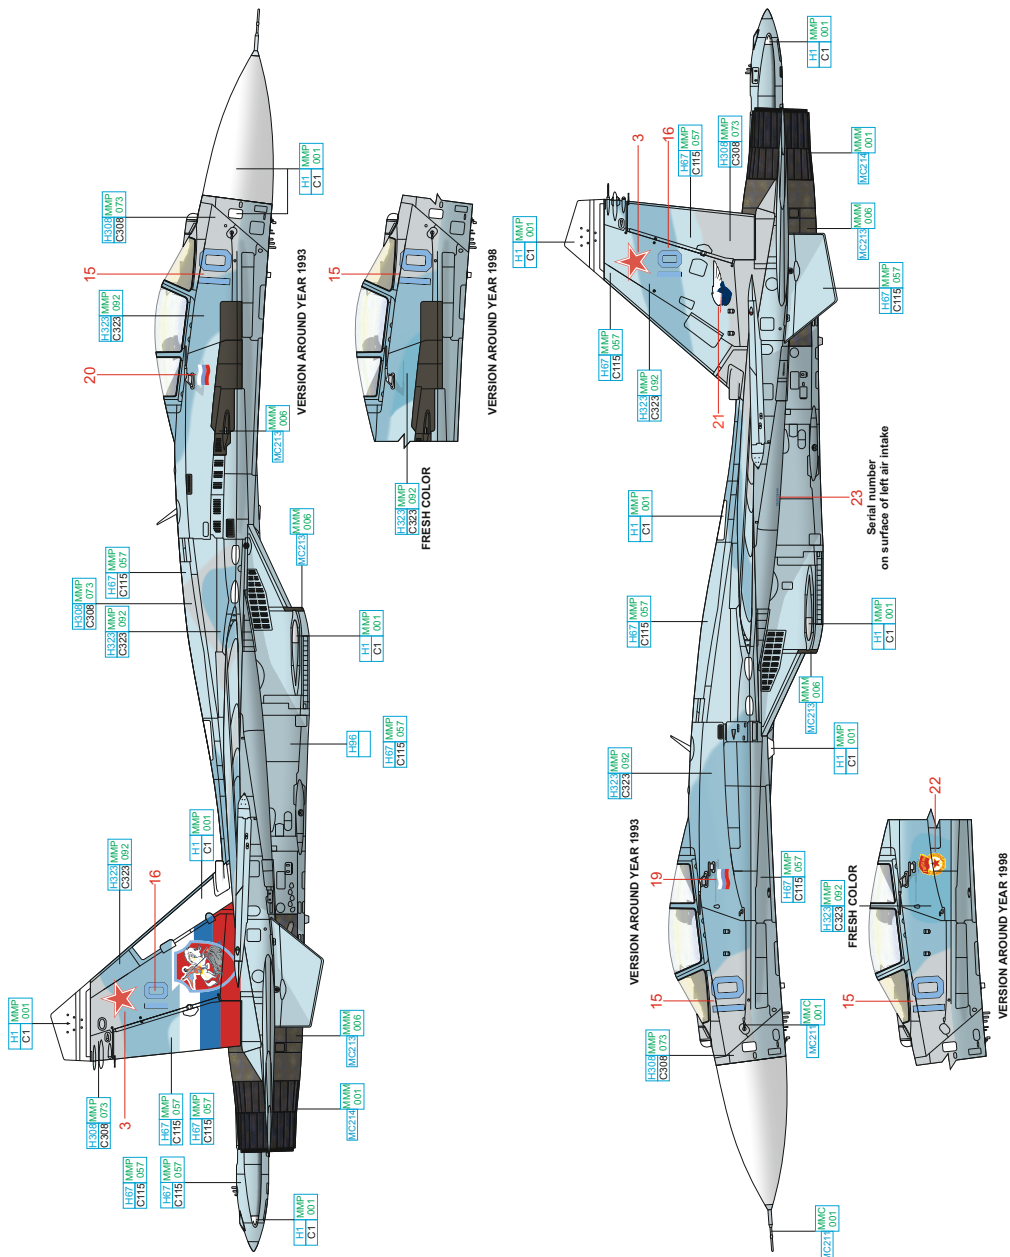

LIGHT BLUE	H67 MMP C115 057	GRAY	H308 MMP C308 073	CHROME	MC211	MMC 001		
RED	H3 MMP C3 003	WHITE	H1 MMP C1 001	STEEL	MC213	MMM 006		
YELLOW	H313 C313	BLUE	H5 MMP C5 048	LIGHT BLUE	H323 MMP C323 092	DARK IRON	MC214	MMM 001