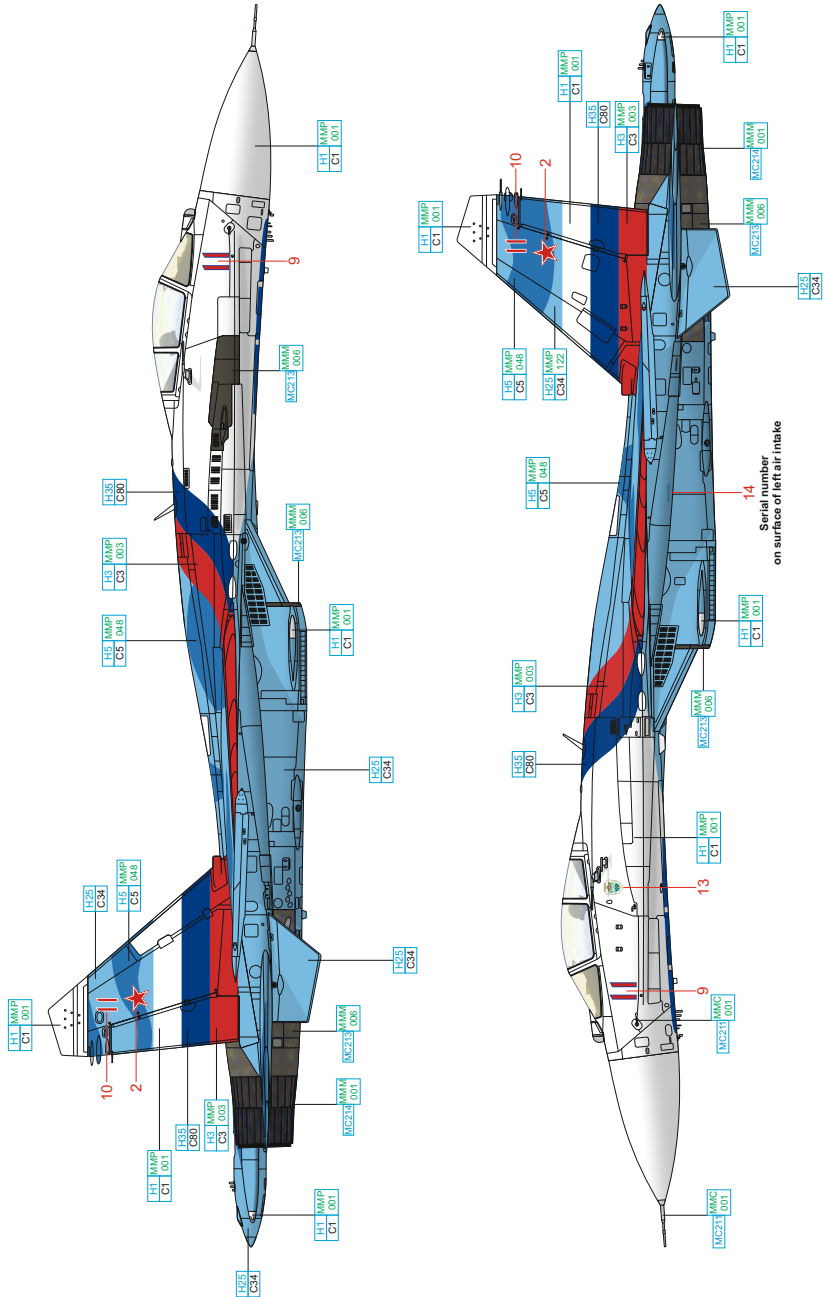

SCALE
1/48

Su-27

ITEM #
D48090

36911034613, 4th CBP & PLS/968th IISAP, Russian Falcons
Aerobatic Team, Lipetsk AB, Russian Federation, 2009

36911035408, 148th CBP & PLS/54th GvIAP,
Savasleyka AB, Russian Federation,
1993/1998

DESIGNED EXCLUSIVELY FOR SU-27 BY ACADEMY/KITTY HAWK/HOBBYBOSS/G.W.H.

Eduard - Model Accessories, 435 21 Obrnice 170,
Czech Republic

WWW.EDUARD.COM

D48090 Su-27 1/48

8 591437 561223

sharp borders between colors

RED	H3 C3	MMP 003
SKY BLUE	H25 C34	

WHITE	H1 C1	MMP 001
BLUE	H5 C5	MMP 048

YELLOW	H313 C313	
BLUE	H35 C80	

CHROME	MC211	MMC 001
STEEL	MC213	MMM 006
DARK IRON	MC214	MMM 001

AIRCRAFT GRAY H57 C73

GRAY H305/MMP C305 084