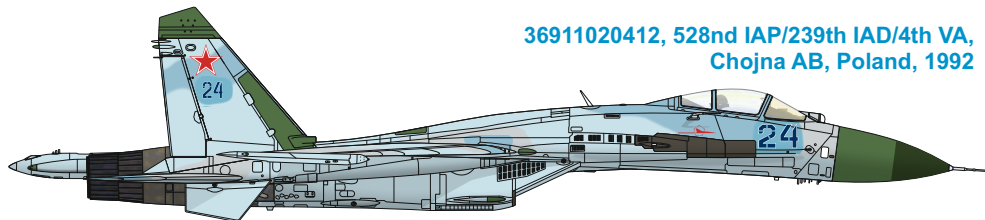

36911020412, 528nd IAP/239th IAD/4th VA,
Chojna AB, Poland, 1992