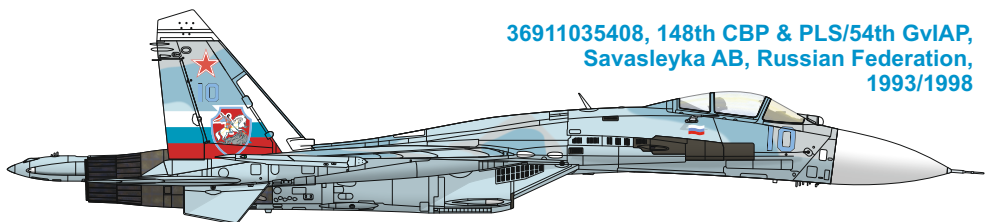

SCALE
1/48

Su-27

ITEM #
D48090

36911034613, 4th CBP & PLS/968th IISAP, Russian Falcons
Aerobatic Team, Lipetsk AB, Russian Federation, 2009

36911035408, 148th CBP & PLS/54th GvIAP,
Savasleyka AB, Russian Federation,
1993/1998