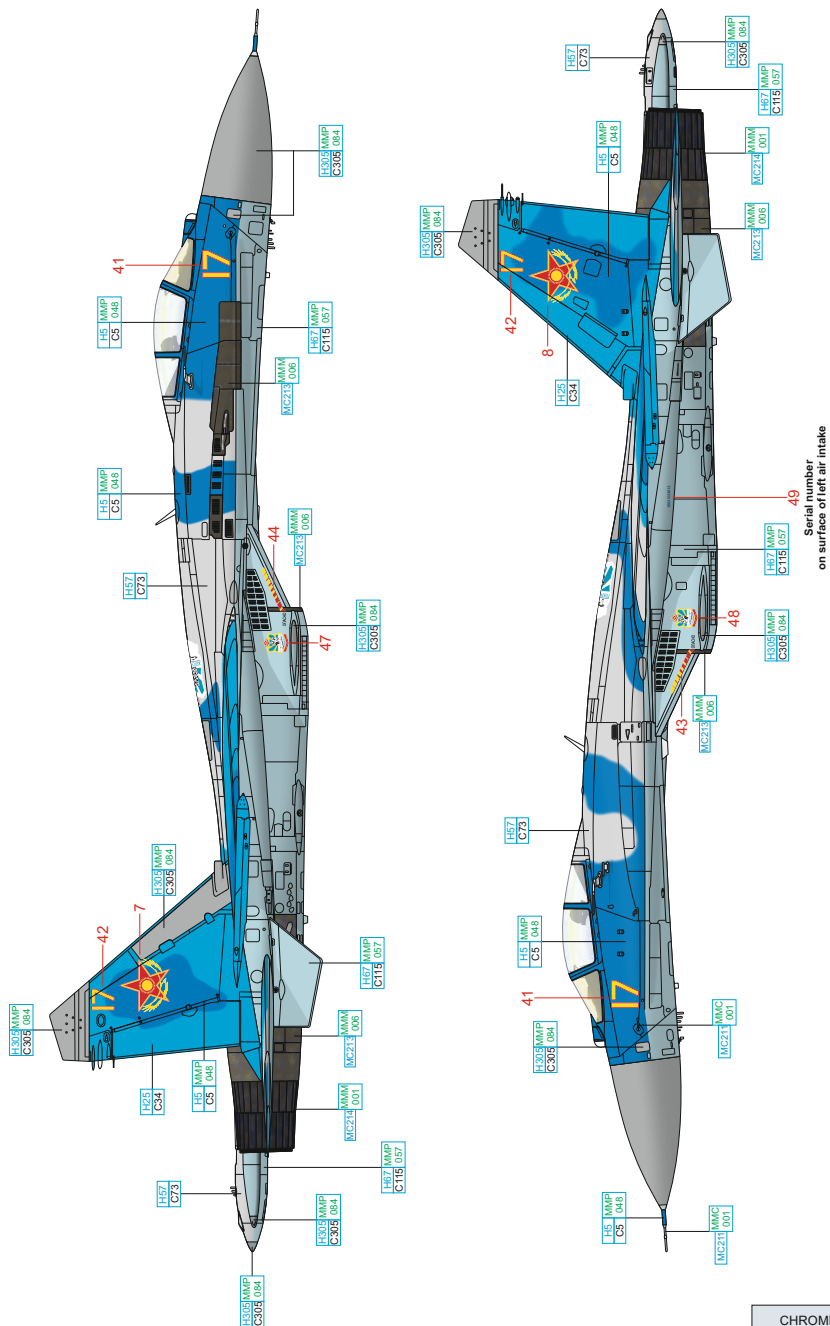

SCALE
1/48

Su-27

ITEM #
D48090

36911034613, 4th CBP & PLS/968th IISAP, Russian Falcons
Aerobatic Team, Lipetsk AB, Russian Federation, 2009

36911035408, 148th CBP & PLS/54th GvIAP,
Savasleyka AB, Russian Federation,
1993/1998

DESIGNED EXCLUSIVELY FOR SU-27 BY ACADEMY/KITTY HAWK/HOBBYBOSS/G.W.H.

Eduard - Model Accessories, 435 21 Obrnice 170,
Czech Republic

WWW.EDUARD.COM

D48090 Su-27 1/48

8 591437 561223

sharp borders between colors

RED	H3 C3	MMP 003
SKY BLUE	H25 C34	

WHITE	H1 C1	MMP 001
BLUE	H5 C5	MMP 048

YELLOW	H313 C313	
BLUE	H35 C80	

CHROME	MC211	MMC 001
STEEL	MC213	MMM 006
DARK IRON	MC214	MMM 001

AIRCRAFT GRAY H57 C73

GRAY H305/MMP C305 084