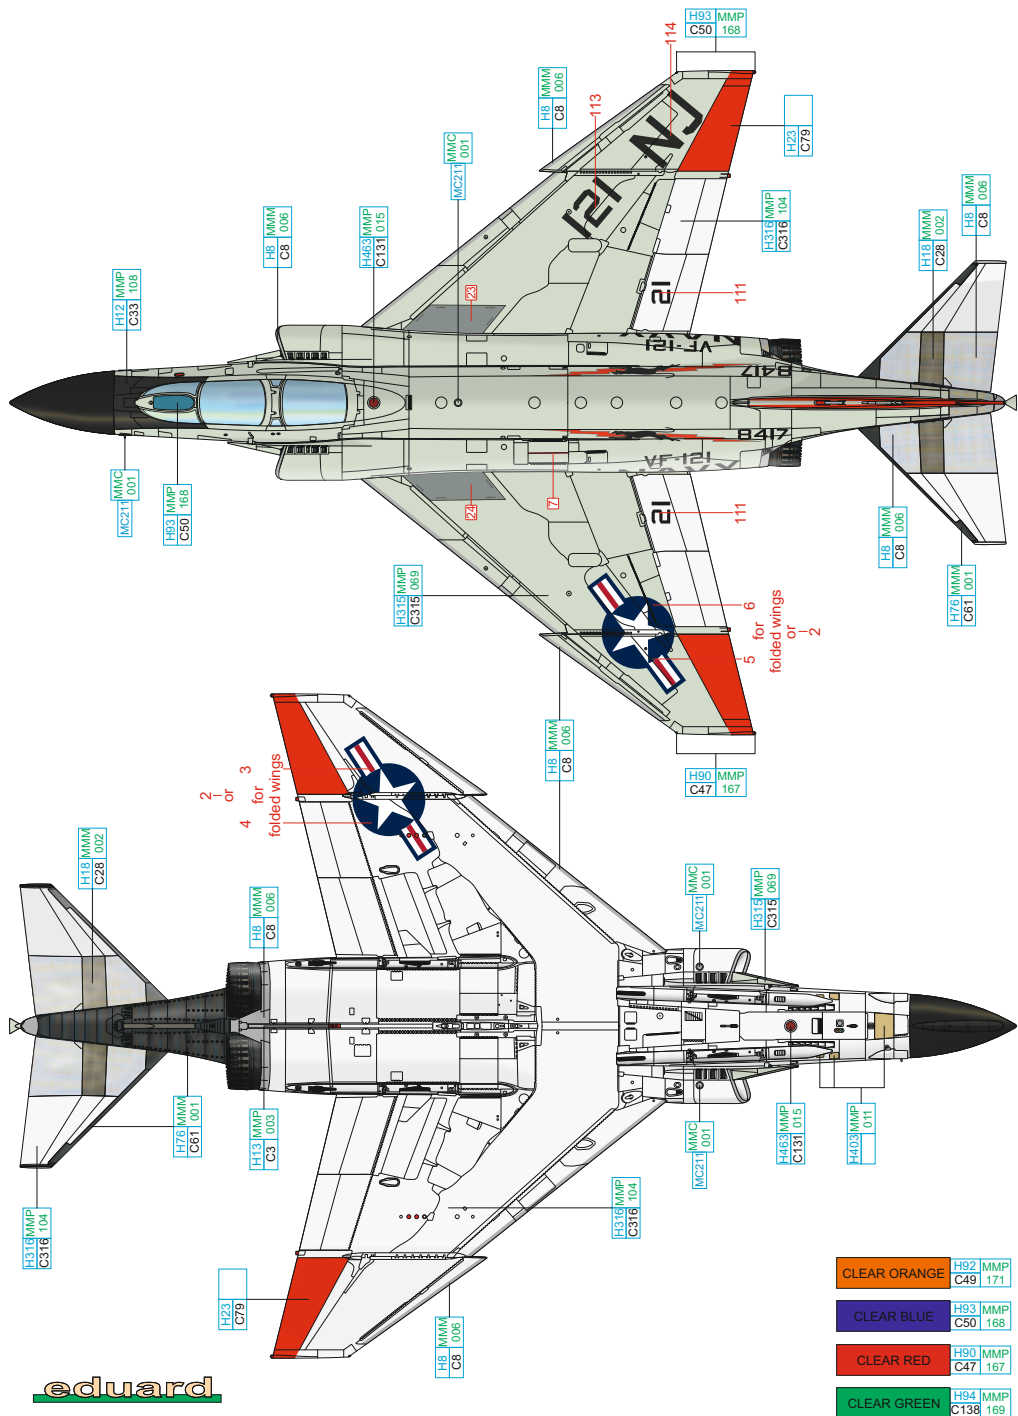

CLEAR ORANGE	H92 MMP C49 171
CLEAR BLUE	H93 MMP C50 168
CLEAR RED	H90 MMP C47 167
CLEAR GREEN	H94 MMP C138 169