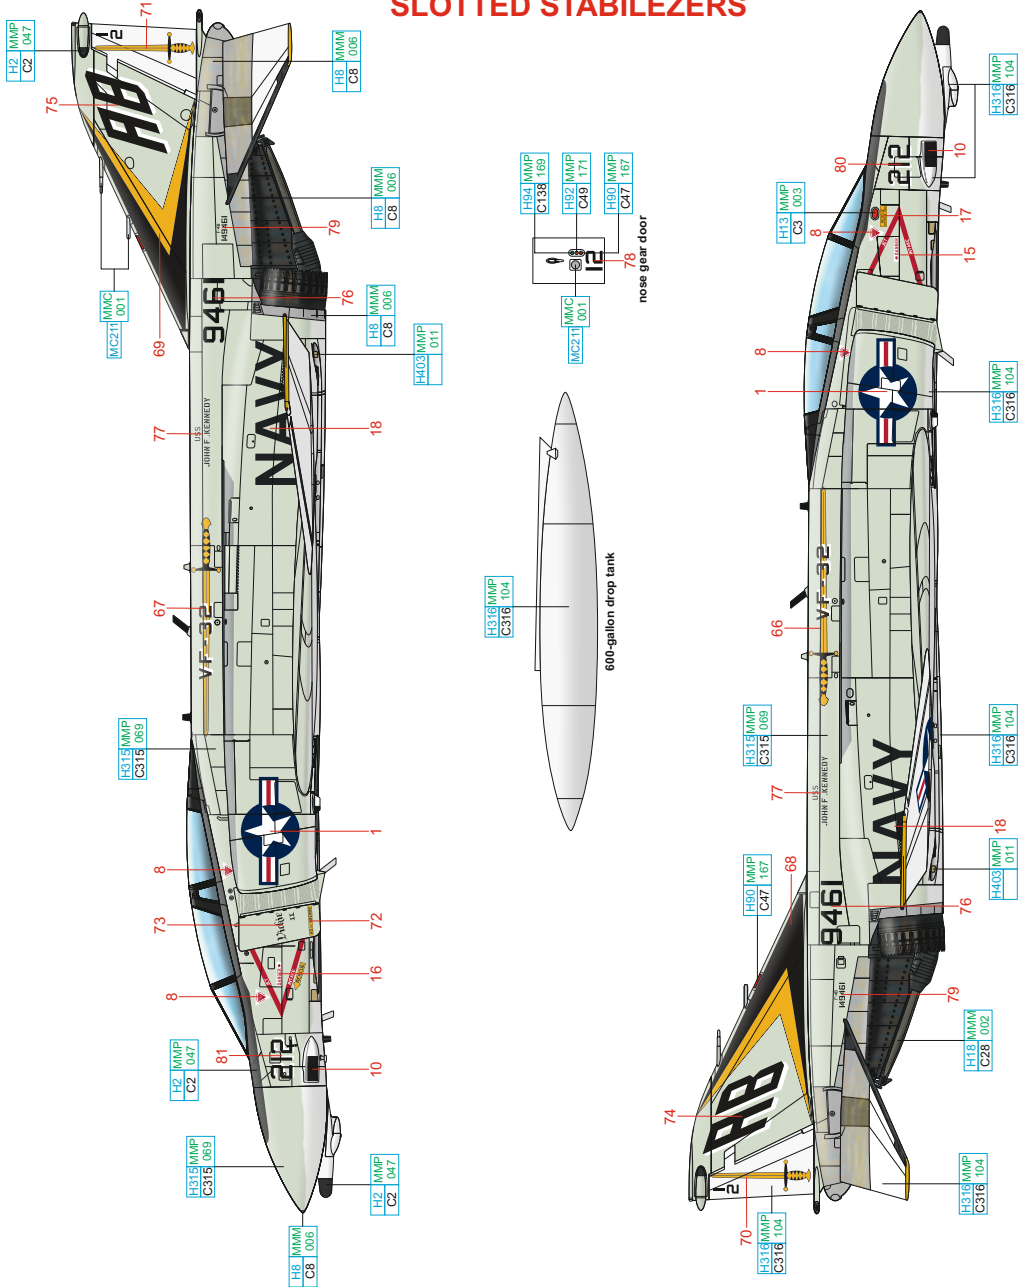

SLOTTED STABILIZERS

BLACK	H2 MMP C2 047	DARK YELLOW	H403 MMP 011	RED BROWN	H463 MMP C131 015	YELLOW	H329 MMP C329 041
BURNT IRON	H76 MMP C61 001	FLAT RED	H13 MMP C3 003	WHITE	H318 MMP C318 104	GRAY	H315 MMP C315 069
		SILVER	H8 MMP C8 006	STEEL	H18 MMP C28 002	CHROME SILVER	MC21 MMP 001