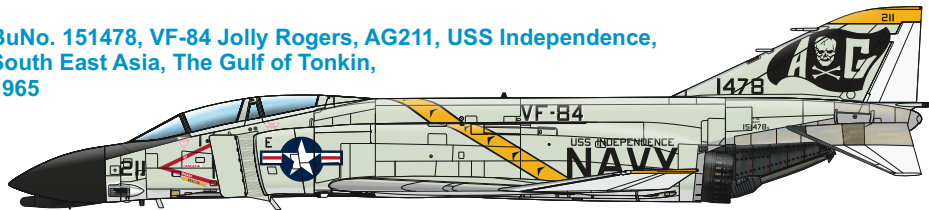

# F-4B NAVY

ITEM #  
**D48093**

BuNo. 151478, VF-84 Jolly Rogers, AG211, USS Independence, South East Asia, The Gulf of Tonkin, 1965

BuNo. 153020, VF-92 Silver Kings, NG204, USS Enterprise, South East Asia, The Gulf of Tonkin, 1968