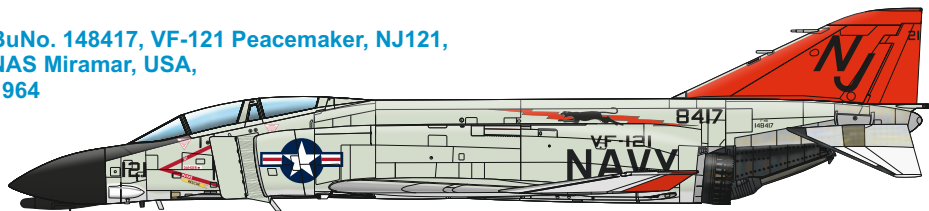

BuNo. 148417, VF-121 Peacemaker, NJ121, NAS Miramar, USA, 1964