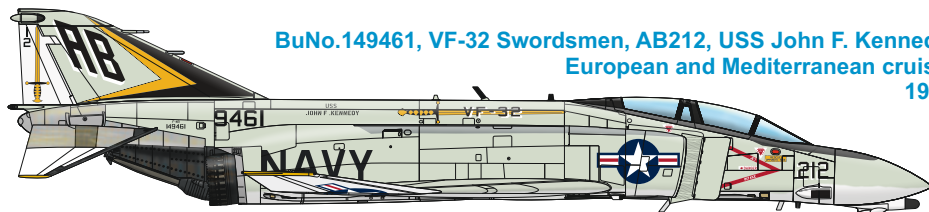

BuNo. 149461, VF-32 Swordsmen, AB212, USS John F. Kennedy, European and Mediterranean cruise, 1972