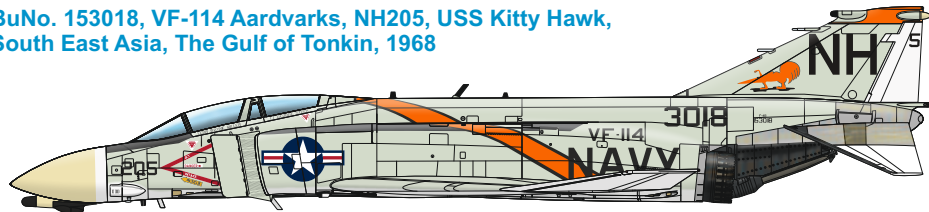

BuNo. 153018, VF-114 Aardvarks, NH205, USS Kitty Hawk, South East Asia, The Gulf of Tonkin, 1968