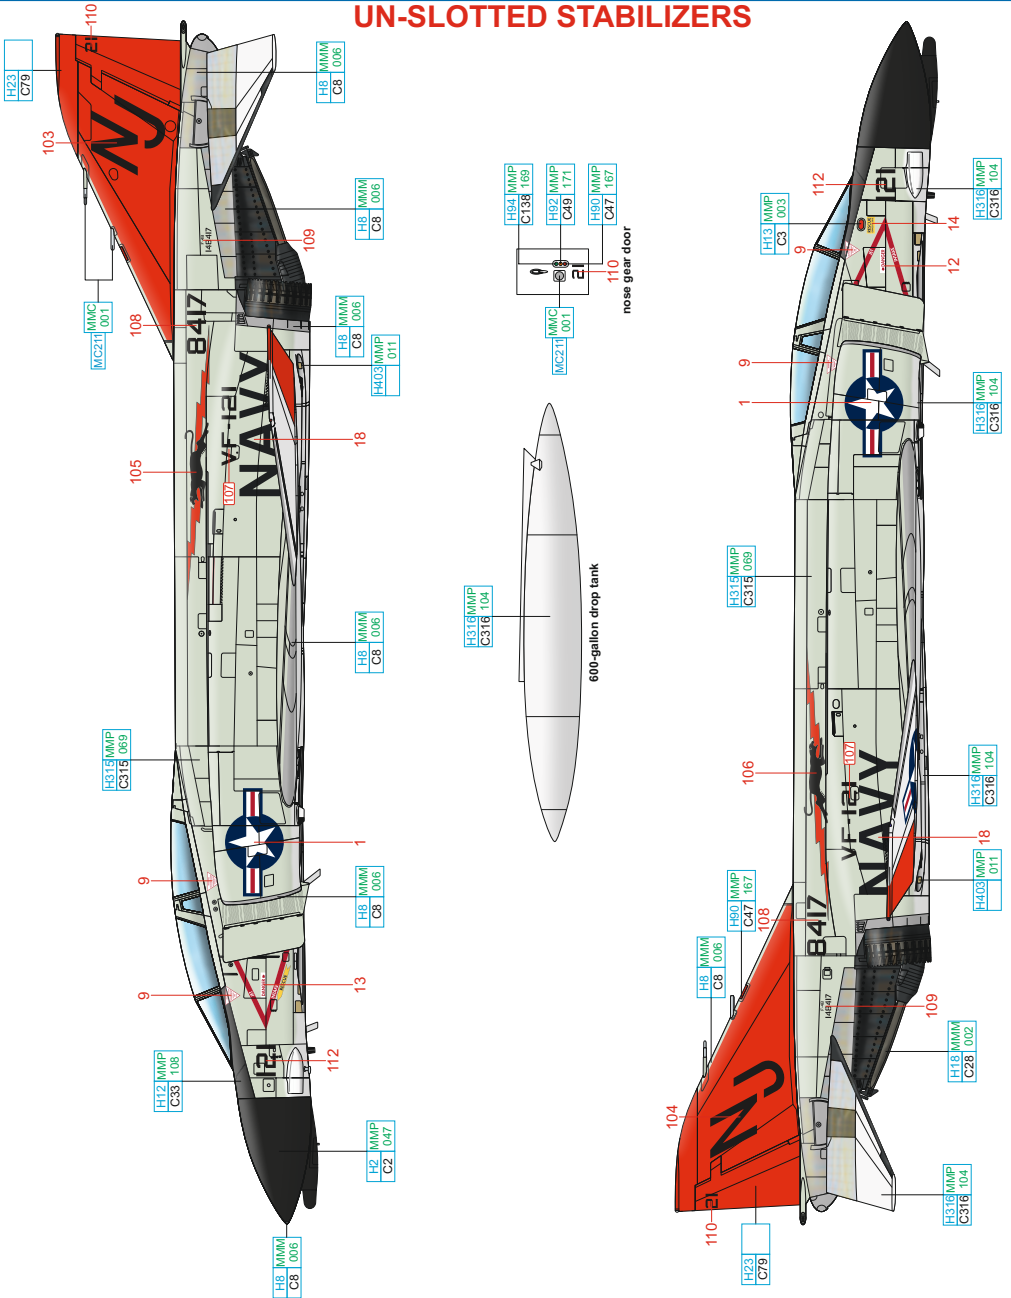

UN-SLOTTED STABILIZERS

FLAT RED	H13 MMP C3 003	DARK YELLOW	H403 MMP 011	RED BROWN	H463 MMP C131 015	SHINE RED	H23 C79
BLACK	H2 MMP C2 047	FLAT BLACK	H12 MMP C33 108	WHITE	H318 MMP C318 104	GRAY	H318 MMP C318 069
BURNT IRON	H76 MMM C61 001	SILVER	H8 MMM C8 006	STEEL	H18 MMM C28 002	CHROME SILVER	MC211 MMC 001