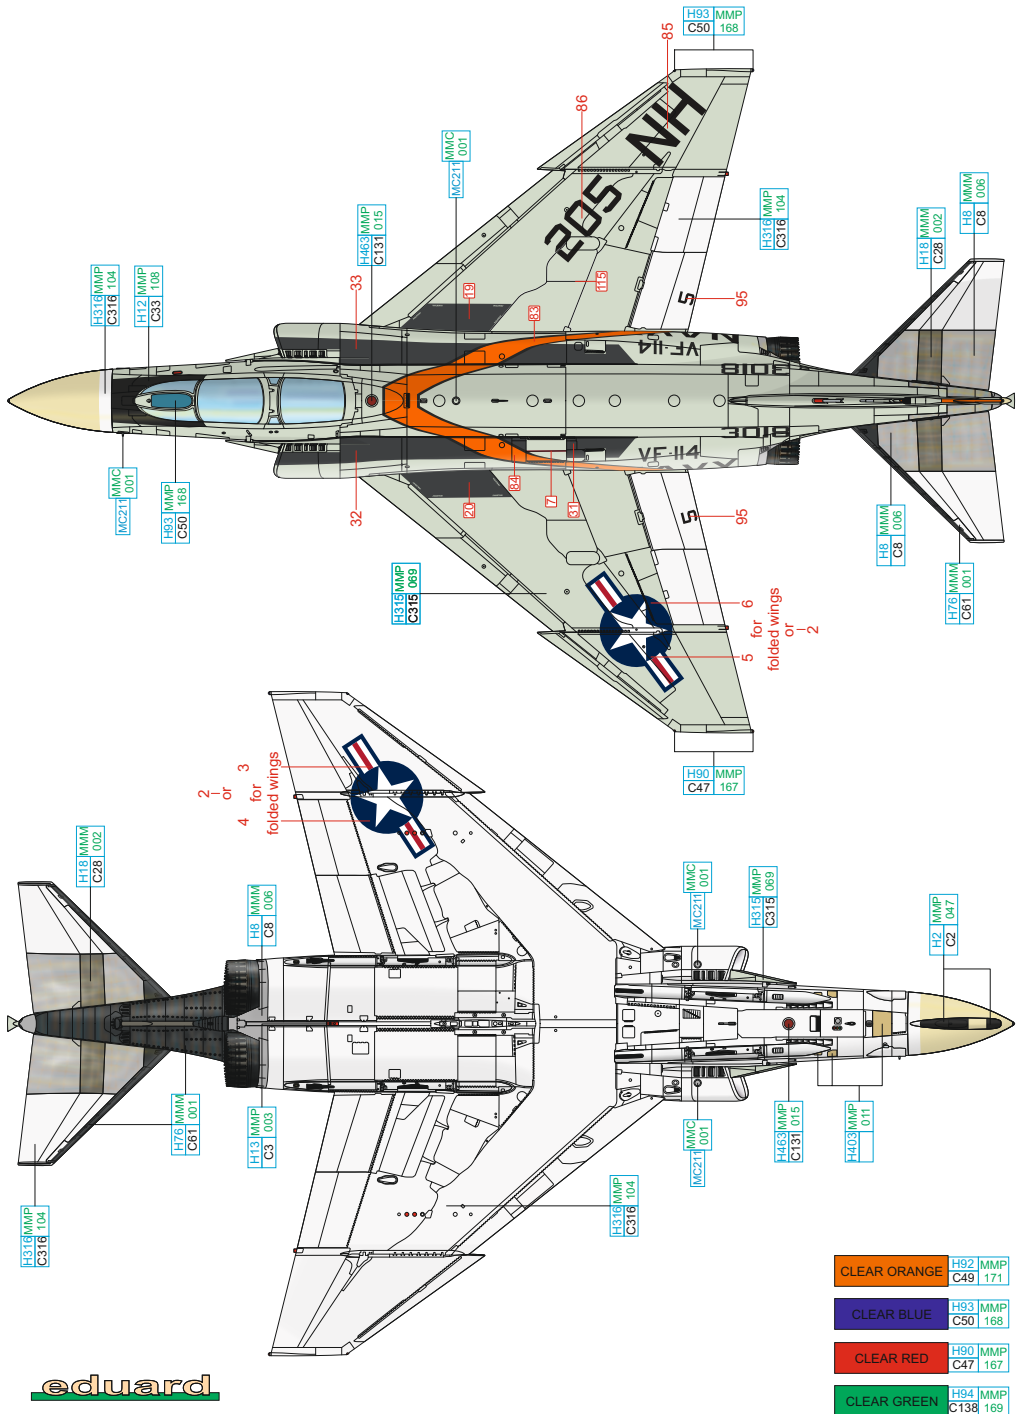

CLEAR ORANGE	H92	MMP	171
CLEAR BLUE	H93	MMP	C50 168
CLEAR RED	H90	MMP	C47 167
CLEAR GREEN	H94	MMP	C138 169