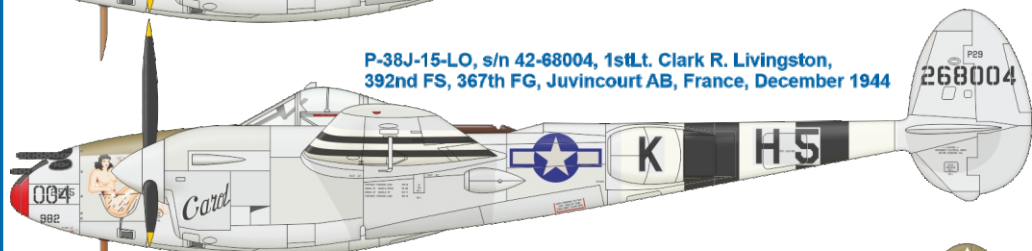

SCALE  
1/48

P-38J over Europe

ITEM #  
D48107

P-38J-25-LO, s/n 44-23627, 1st Lt. Sam Plotecia,  
392nd FS, 367th FG, Juvincourt AB, France, 1944

P-38J-15-LO, s/n 42-68004, 1st Lt. Clark R. Livingston,  
392nd FS, 367th FG, Juvincourt AB, France, December 1944