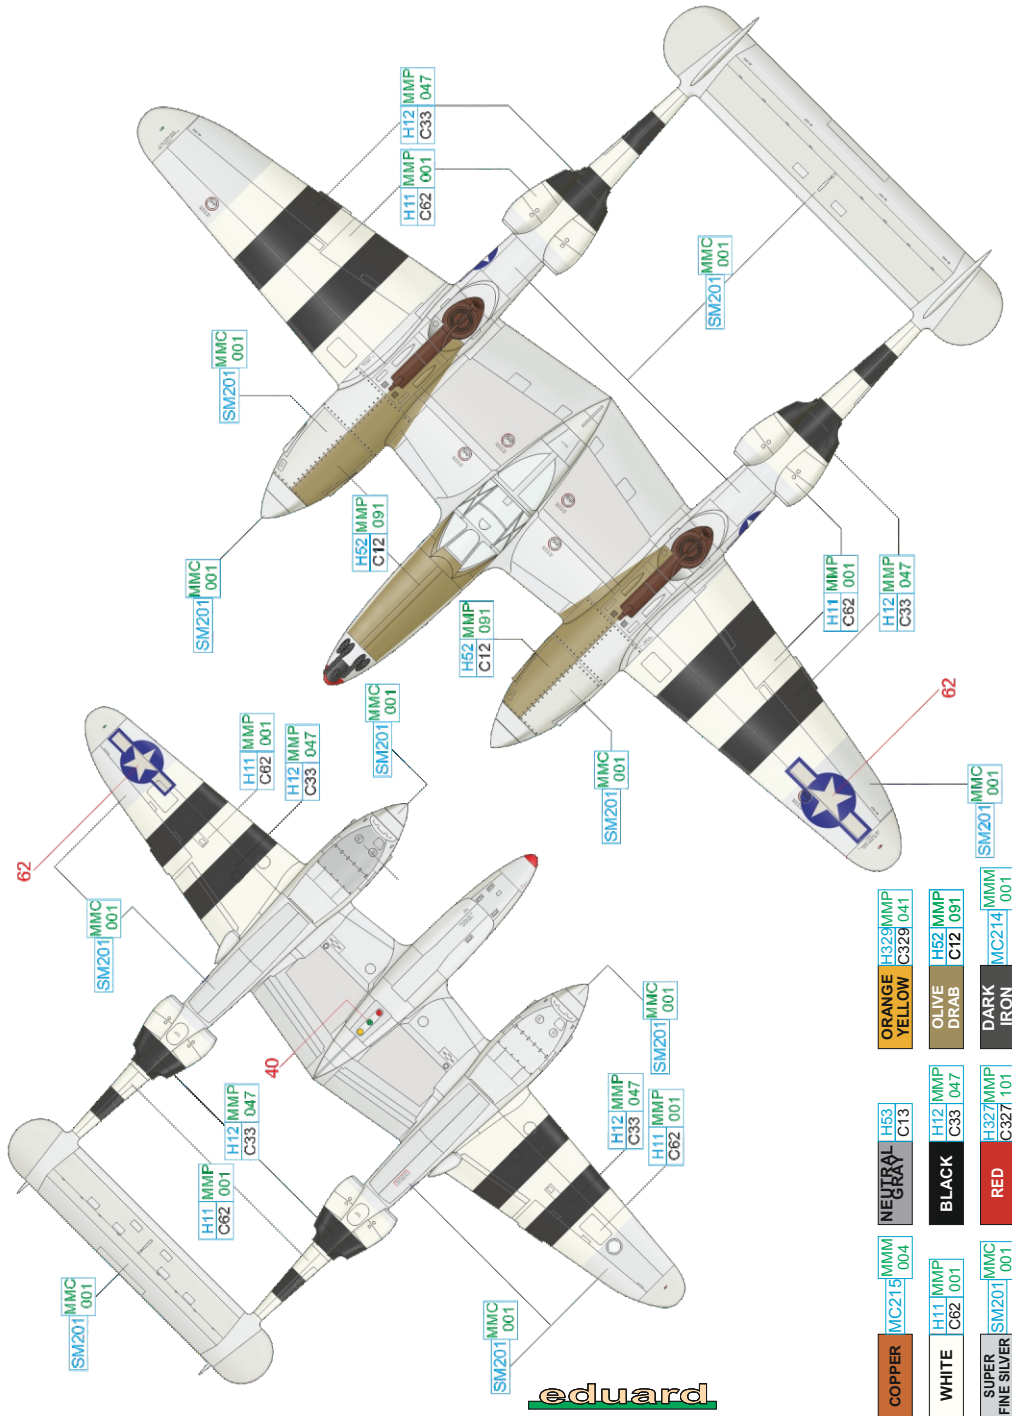

Designed exclusively for P-38J by Tamiya

Eduard - Model Accessories, 435 21 Obrnice 170,  
Czech Republic

WWW.EDUARD.COM

D48107 P-38J over Europe 1/48

8 591437 573233

COPPER	MC215	MMM 004	DARK IRON	MC214	MMM 001
WHITE	H11	MMP C62 001	BLACK	H12	MMP C33 047
SUPER FINE SILVER	SM201	MMC 001	ORANGE YELLOW	H32	MMP C327 101
				H33	MMP C329 041
			RED	H37	MMP C327 101
			OLIVE DRAB	H62	MMP C12 091