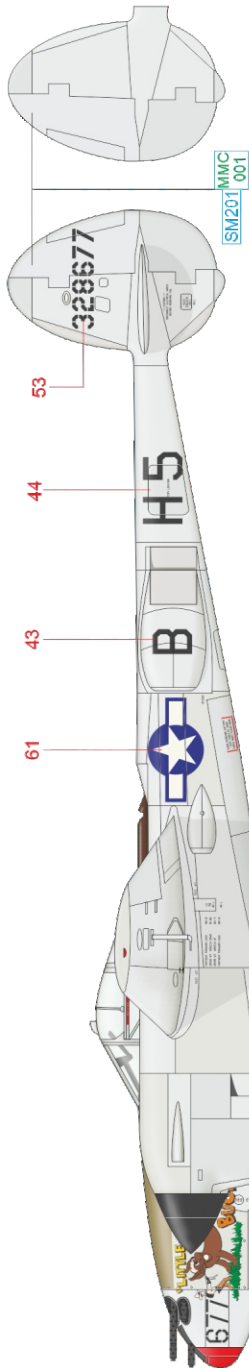

SCALE  
1/48

P-38J over Europe

ITEM #  
D48107

P-38J-25-LO, s/n 44-23627, 1st Lt. Sam Plotecia,  
392nd FS, 367th FG, Juvincourt AB, France, 1944

P-38J-15-LO, s/n 42-68004, 1st Lt. Clark R. Livingston,  
392nd FS, 367th FG, Juvincourt AB, France, December 1944

Designed exclusively for P-38J by Tamiya

Eduard - Model Accessories, 435 21 Obrnice 170,  
Czech Republic

WWW.EDUARD.COM

D48107 P-38J over Europe 1/48

8 591437 573233

COPPER	MC215	MMM 004	DARK IRON	MC214	MMM 001
WHITE	H11	MMP C62 001	BLACK	H12	MMP C33 047
SUPER FINE SILVER	SM201	MMC 001	ORANGE YELLOW	H32	MMP C327 101
				H33	MMP C329 041
			RED	H37	MMP C327 101
			OLIVE DRAB	H62	MMP C12 091

DARK IRON MC214 001

H52 MMP C12 091

60

40

60

eduard

SKY BLUE	H25 C34	NEUTRAL GRAY	H53 C13
RED	H327/MMP C327 101	BLACK	H12/MMP C33 047
STAINLESS	MC213	COBALT BLUE	H85 C80
	MMM 006	WHITE	H11/MMP C62 001
	H327/MMP C327 101	ORANGE YELLOW	H328/MMP C328 041
	H25 C34		

**eduard**

DARK IRON	MC214	MMMI	001
COPPER	MC215	MMMI	004
SUPER FINE SILVER	SM201	MMC	001
RED	H527/MMP	C327	101
BLACK	H12	MMF	C33 047
ORANGE YELLOW	H329/MMP	C329	041
OLIVE DRAB	H52	MMF	C12 091