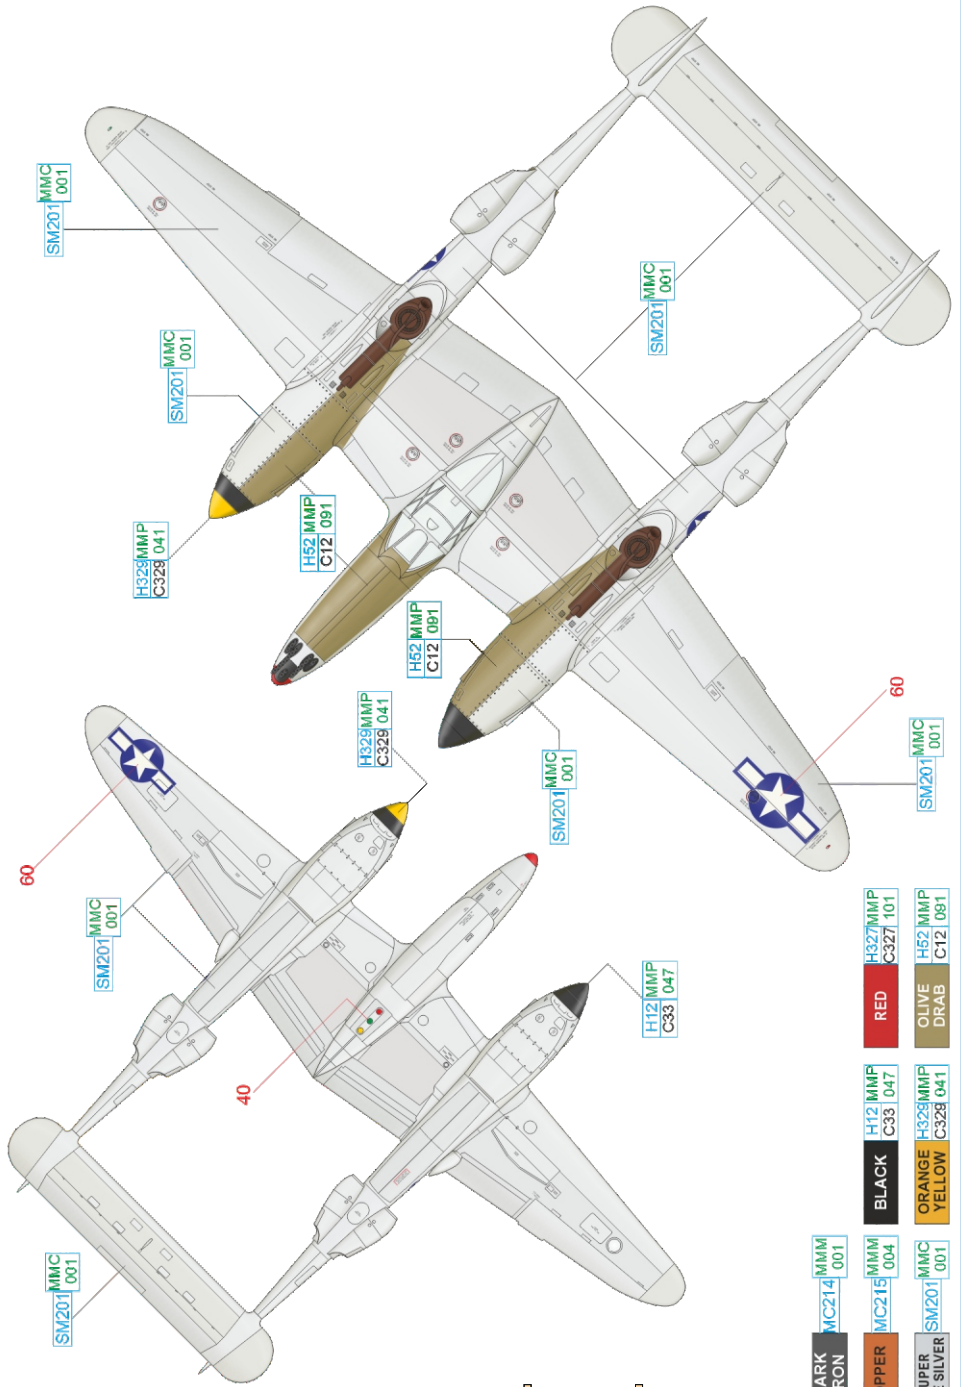

DARK IRON	MC214	MMMI	001
COPPER	MC215	MMMI	004
SUPER FINE SILVER	SM201	MMC	001
RED	H527/MMP	C327	101
BLACK	H12	MMF	C33 047
ORANGE YELLOW	H329/MMP	C329	041
OLIVE DRAB	H52	MMF	C12 091