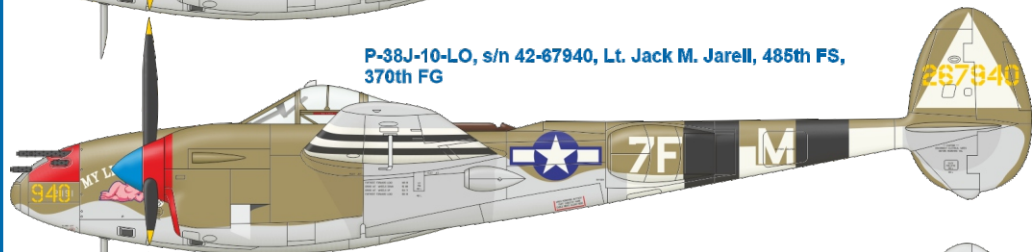

P-38J-25-LO, s/n 44-328677, Maj. Robert C. Rogers,
492nd FS, 367th FG, Peray, France, August 1944