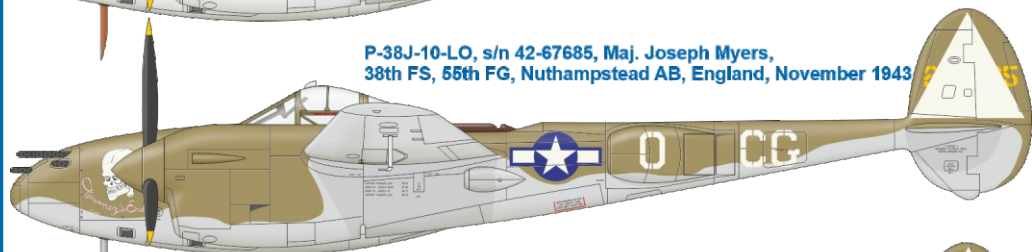

SCALE  
1/48

P-38J over Europe

ITEM #  
D48107

P-38J-25-LO, s/n 44-23627, 1st Lt. Sam Plotecia,  
392nd FS, 367th FG, Juvincourt AB, France, 1944

P-38J-15-LO, s/n 42-68004, 1st Lt. Clark R. Livingston,  
392nd FS, 367th FG, Juvincourt AB, France, December 1944