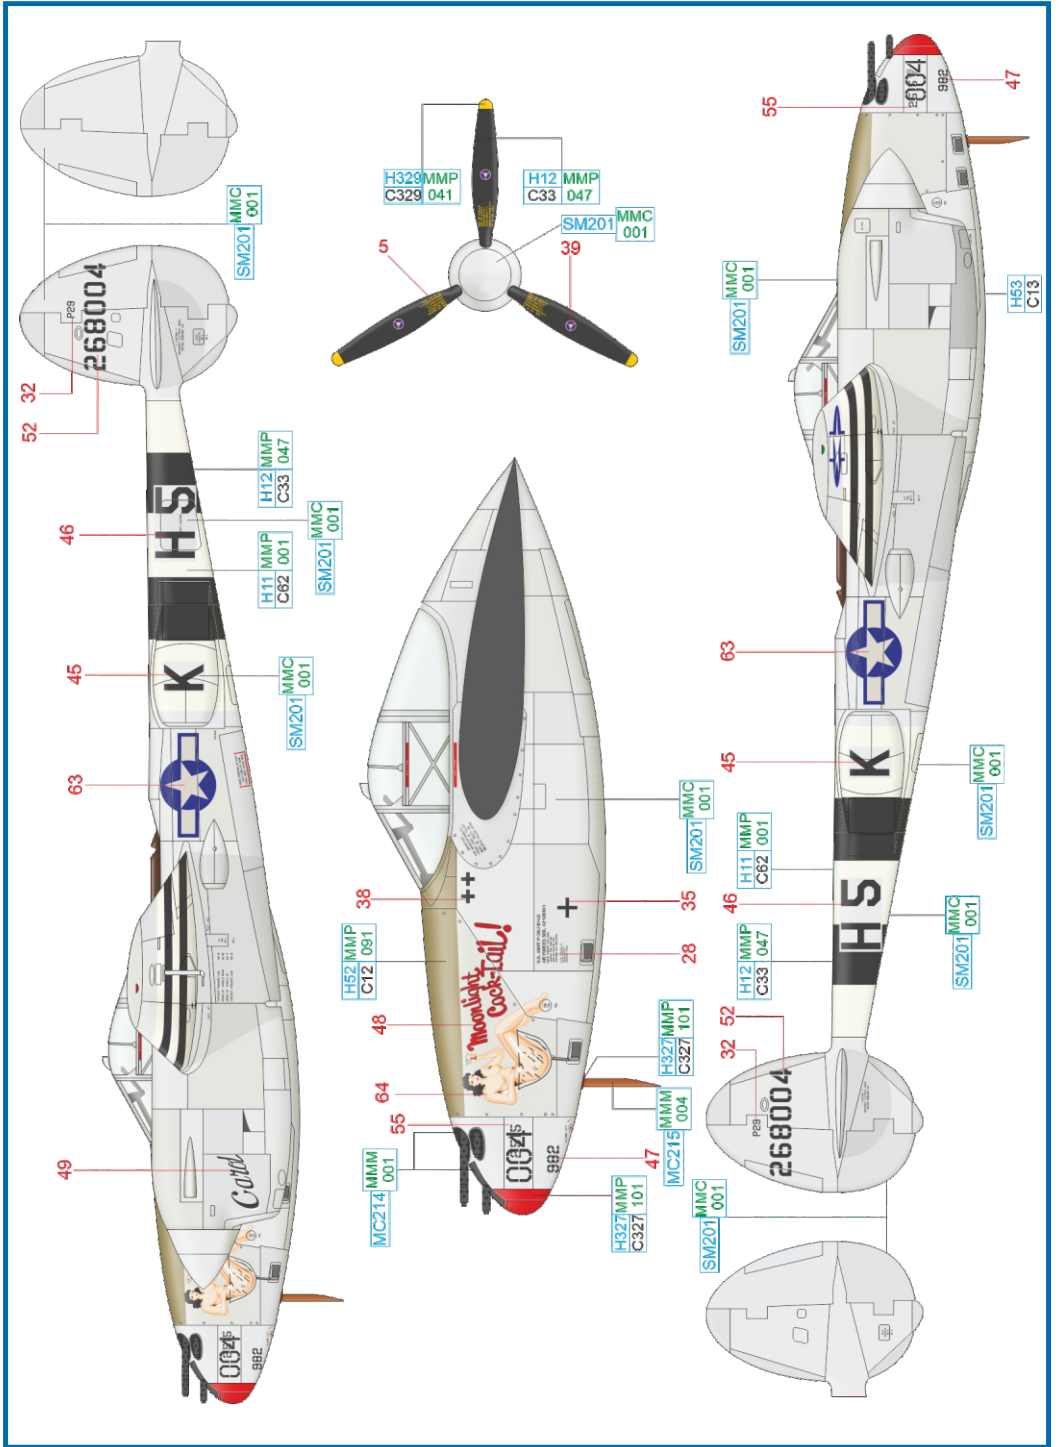

Designed exclusively for P-38J by Tamiya

Eduard - Model Accessories, 435 21 Obrnice 170,  
Czech Republic

WWW.EDUARD.COM

D48107 P-38J over Europe 1/48

8 591437 573233

COPPER	MC215	MMM 004	DARK IRON	MC214	MMM 001
WHITE	H11	MMP C62 001	BLACK	H12	MMP C33 047
SUPER FINE SILVER	SM201	MMC 001	ORANGE YELLOW	H32	MMP C327 101
				H33	MMP C329 041
			RED	H37	MMP C327 101
			OLIVE DRAB	H62	MMP C12 091