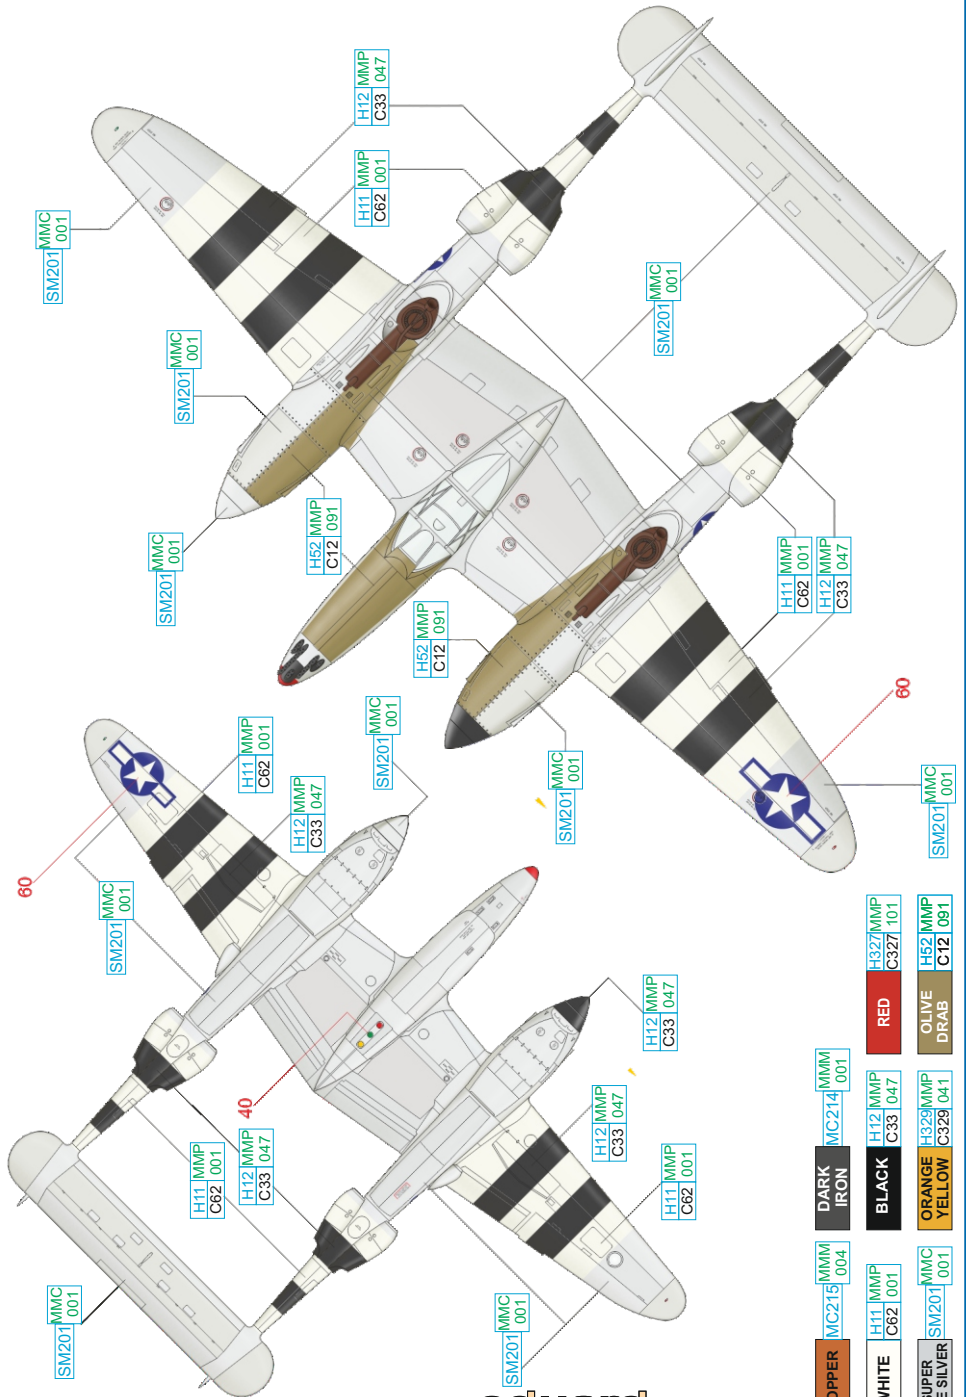

Designed exclusively for P-38J by Tamiya

Eduard - Model Accessories, 435 21 Obrnice 170,  
Czech Republic

WWW.EDUARD.COM

D48107 P-38J over Europe 1/48

8 591437 573233

COPPER	MC215	MMM 004	DARK IRON	MC214	MMM 001
WHITE	H11	MMP C62 001	BLACK	H12	MMP C33 047
SUPER FINE SILVER	SM201	MMC 001	ORANGE YELLOW	H32	MMP C327 101
				H33	MMP C329 041
			RED	H37	MMP C327 101
			OLIVE DRAB	H62	MMP C12 091