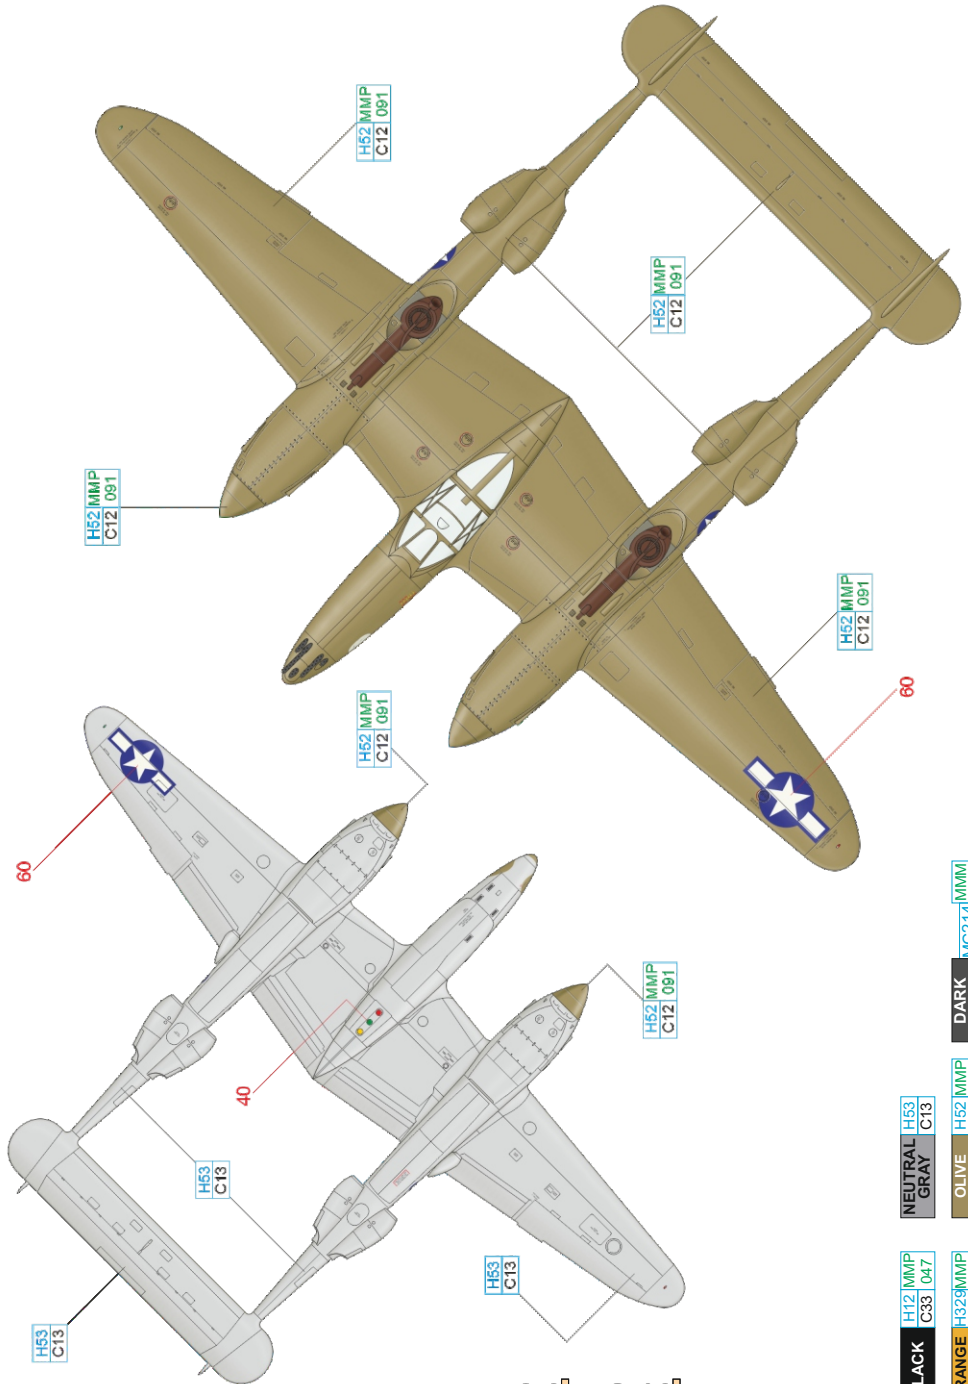

P-38J-10-LO, s/n 42-67685, Maj. Joseph Myers, 38th FS,
55th FG, Nuthampstead AB, England, November 1943

BLACK H12 MMP C33 047
ORANGE YELLOW H329 MMP C329 041

NEUTRAL GRAY H63 C13
OLIVE DRAB H62 MMP C12 091

DARK IRON MC214 001

H52 MMP C12 091

60

40

60

eduard