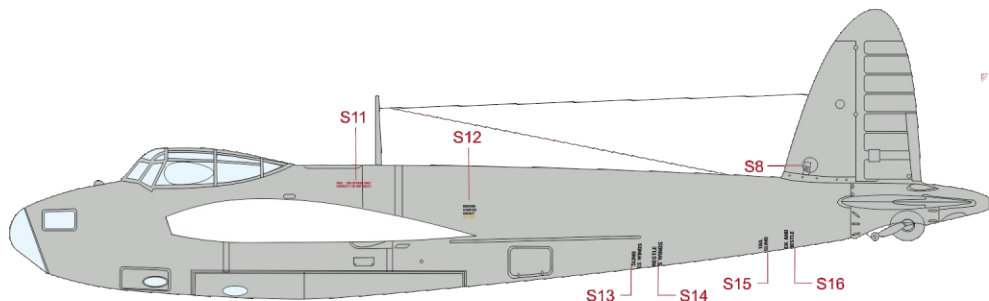

SCALE
1/48

Mosquito B Mk.IV stencils

ITEM #
D48108

DESIGNED EXCLUSIVELY FOR TAMIYA/REVELL

Czech Republic
 Eduard - Model Accessories, 435 21 Obrnice 170,
WWW.EDUARD.COM

D48108 Mosquito B Mk.IV stencils

148

Left engine

Right engine

S17?S27

S17?S27