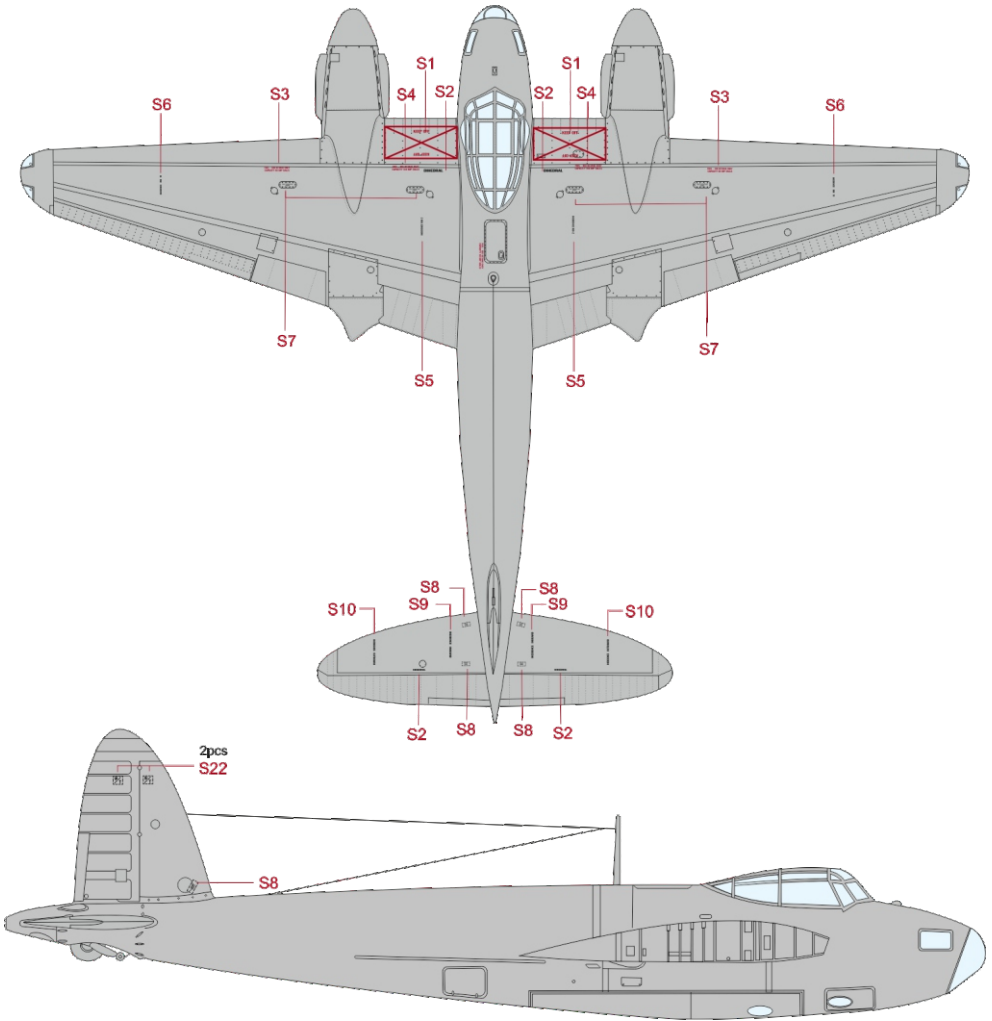

SCALE
1/48

Mosquito B Mk.IV stencils

ITEM #
D48108

DESIGNED EXCLUSIVELY FOR TAMIYA/REVELL

Czech Republic
 Eduard - Model Accessories, 435 21 Obrnice 170,
WWW.EDUARD.COM

D48108 Mosquito B Mk.IV stencils

148

Left engine

Right engine

S17?S27

S17?S27