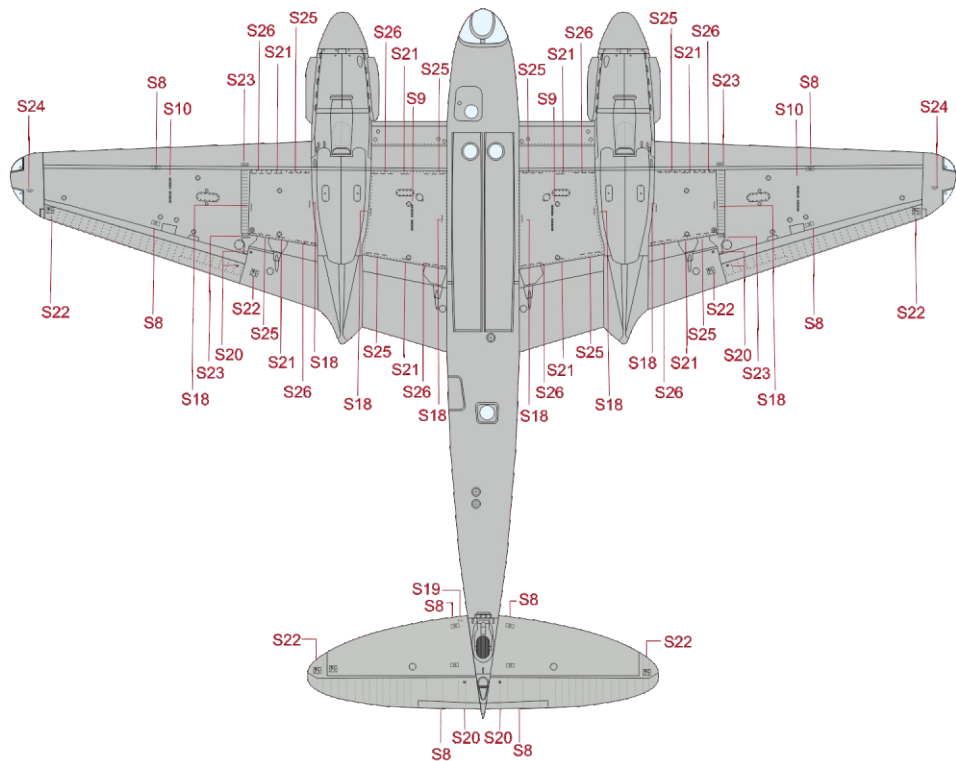

SCALE
1/48

Mosquito B Mk.IV stencils

ITEM #
D48108

DESIGNED EXCLUSIVELY FOR TAMIYA/REVELL

Czech Republic
 Eduard - Model Accessories, 435 21 Obrnice 170,
WWW.EDUARD.COM

D48108 Mosquito B Mk.IV stencils

148

Left engine

Right engine

S17?S27

S17?S27