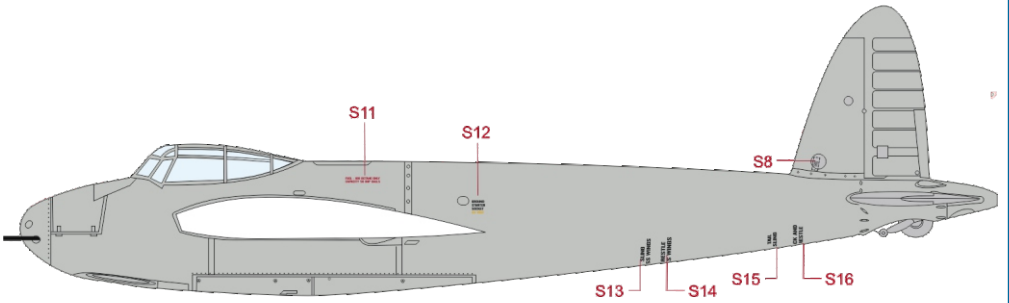

SCALE  
1/48

Mosquito FB Mk.II stencils

ITEM  
D48109

DESIGNED EXCLUSIVELY FOR TAMIYA

Czech Republic  
 Eduard - Model Accessories, 435 21 Obrnice 170,  
 WWW.EDUARD.COM

D48109 Mosquito FB Mk.II stencils  
 1/48

Left engine

Right engine

S17?S27

S17?S27