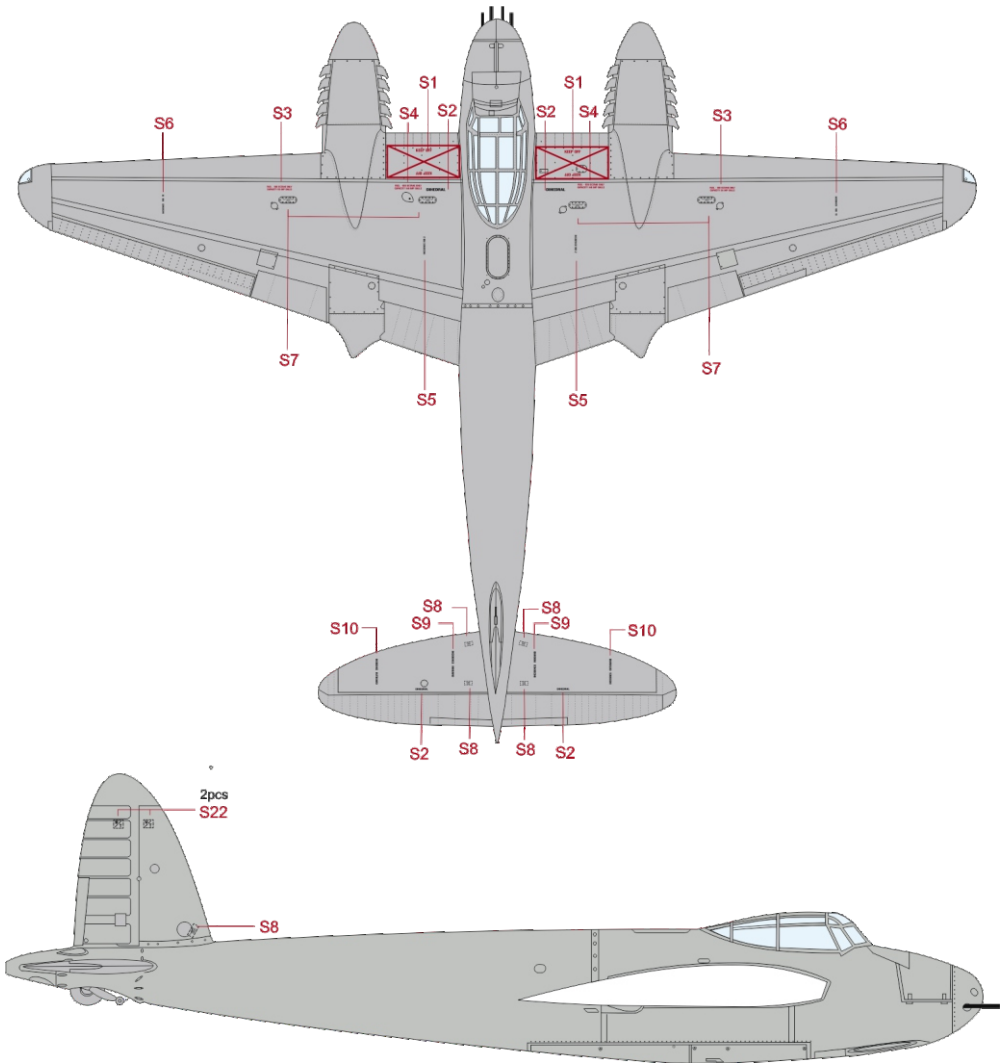

SCALE  
1/48

Mosquito FB Mk.II stencils

ITEM  
D48109

DESIGNED EXCLUSIVELY FOR TAMIYA

Czech Republic  
 Eduard - Model Accessories, 435 21 Obrnice 170,  
 WWW.EDUARD.COM

D48109 Mosquito FB Mk.II stencils  
 1/48

Left engine

Right engine

S17?S27

S17?S27