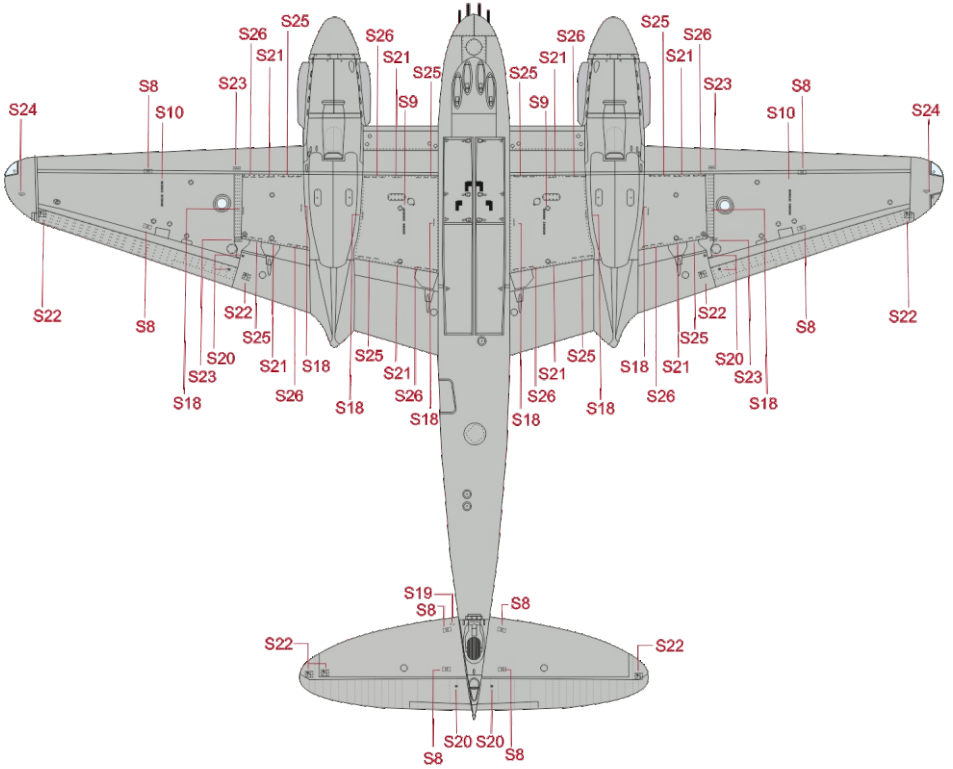

SCALE  
1/48

Mosquito FB Mk.II stencils

ITEM  
D48109

DESIGNED EXCLUSIVELY FOR TAMIYA

Czech Republic  
 Eduard - Model Accessories, 435 21 Obrnice 170,  
 WWW.EDUARD.COM

D48109 Mosquito FB Mk.II stencils  
 1/48

Left engine

Right engine

S17?S27

S17?S27