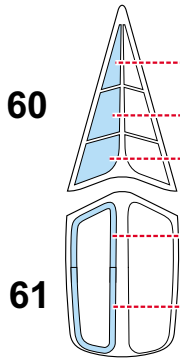

32

32

LIQUID MASK

1.)