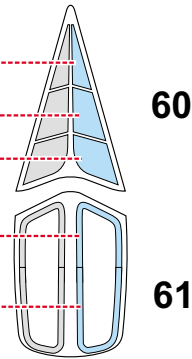

eduard
MASK

F-102 Delta Dagger

The die-cut mask for accurate canopy frame painting of the
Revell/Monogram 1/48 KIT

EX 001

40
2pcs.

41
2pcs.

32

32

LIQUID MASK

1.)

2.)

INTERIOR COLOR

LIQUID MASK

CAMOUFLAGE COLOR

REMOVE MASK