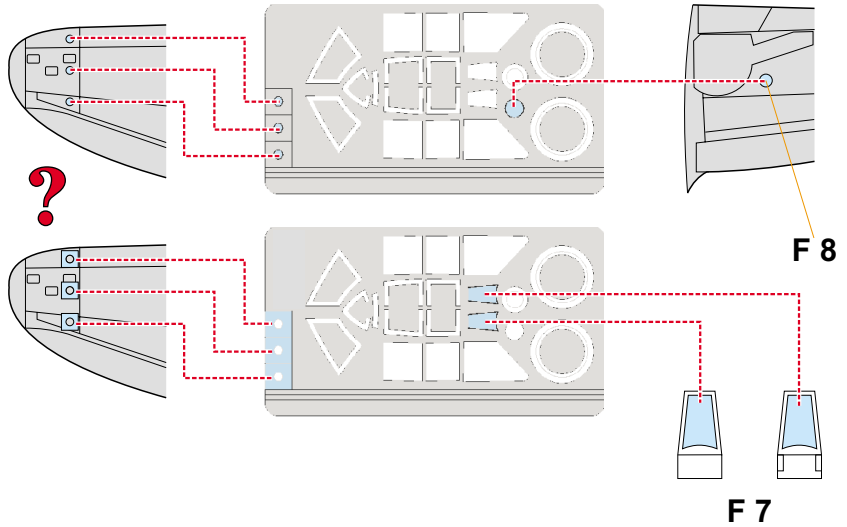

eduard
MASK

P-47D-20 Thunderbolt

The die-cut mask for accurate canopy frame painting of the
Tamiya 1/48 KIT

EX 008

 - LIQUID MASK

1.)

2.)

REFERENCES: Aero Detail #14 - REPUBLIC P-47 THUNDERBOLT
Detail & Scale #8254 - P-47 THUNDERBOLT