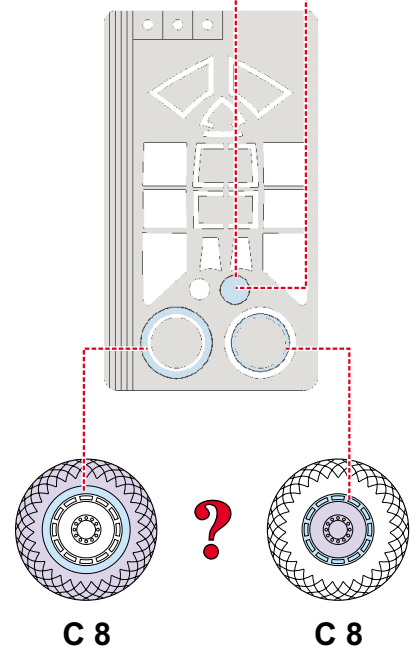

eduard
MASK

P-47D-20 Thunderbolt

The die-cut mask for accurate canopy frame painting of the
Tamiya 1/48 KIT

EX 008

 - LIQUID MASK

1.)

2.)

REFERENCES: Aero Detail #14 - REPUBLIC P-47 THUNDERBOLT
Detail & Scale #8254 - P-47 THUNDERBOLT