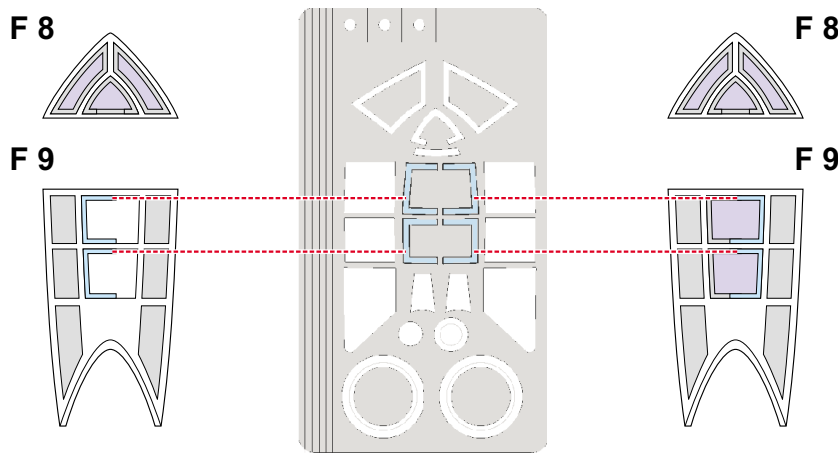

eduard
MASK

P-47D-20 Thunderbolt

The die-cut mask for accurate canopy frame painting of the
Tamiya 1/48 KIT

EX 008

 - LIQUID MASK

1.)

2.)

REFERENCES: Aero Detail #14 - REPUBLIC P-47 THUNDERBOLT
Detail & Scale #8254 - P-47 THUNDERBOLT