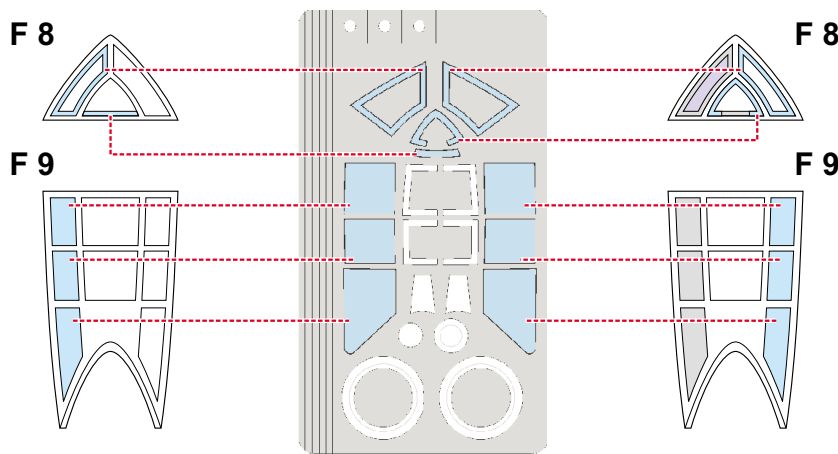

eduard
MASK

P-47D-20 Thunderbolt

The die-cut mask for accurate canopy frame painting of the
Tamiya 1/48 KIT

EX 008

 - LIQUID MASK

1.)

2.)

REFERENCES: Aero Detail #14 - REPUBLIC P-47 THUNDERBOLT
Detail & Scale #8254 - P-47 THUNDERBOLT