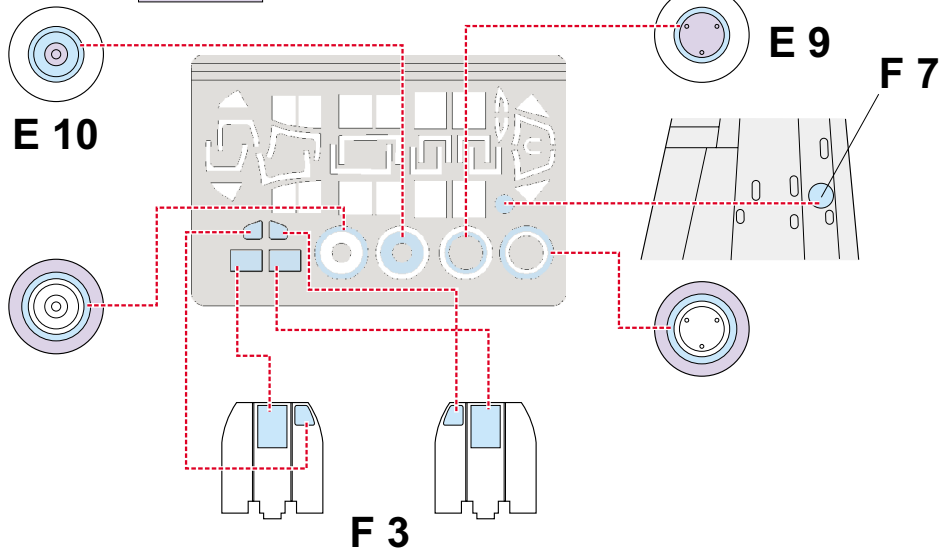

eduard
MASK

SBD Dauntless

The die-cut mask for accurate canopy frame painting of the
Hasegawa 1/48 KIT

EX 012

 - LIQUID MASK

1.)

F 8
F 1
F 2
F 5
F 6

2.)

3.)

4.)

REFERENCES: SQUADRON SIGNAL No.64, SBD DAUNTLESS IN ACTION
SQUADRON SIGNAL Vol.48, SBD DAUNTLESS IN DETAIL AND SCALE