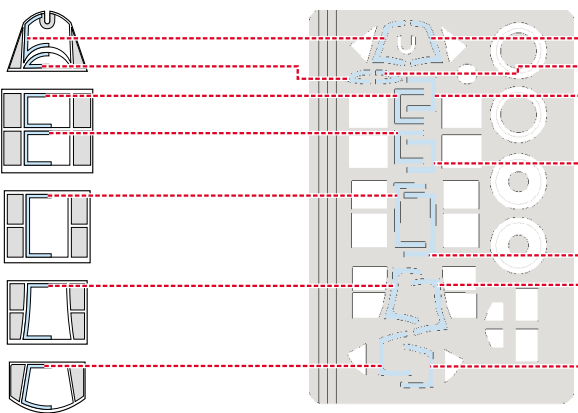

eduard
MASK

SBD Dauntless

The die-cut mask for accurate canopy frame painting of the
Hasegawa 1/48 KIT

EX 012

 - LIQUID MASK

1.)

F 8
F 1
F 2
F 5
F 6

2.)

3.)

4.)

REFERENCES: SQUADRON SIGNAL No.64, SBD DAUNTLESS IN ACTION
SQUADRON SIGNAL Vol.48, SBD DAUNTLESS IN DETAIL AND SCALE