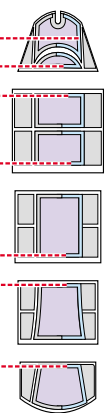

eduard
MASK

SBD Dauntless

The die-cut mask for accurate canopy frame painting of the
Hasegawa 1/48 KIT

EX 012

 - LIQUID MASK

1.)

F 8
F 1
F 2
F 5
F 6

2.)

3.)

4.)

REFERENCES: SQUADRON SIGNAL No.64, SBD DAUNTLESS IN ACTION
SQUADRON SIGNAL Vol.48, SBD DAUNTLESS IN DETAIL AND SCALE