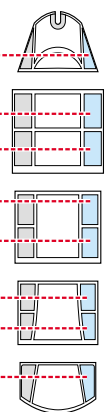

eduard
MASK

SBD Dauntless

The die-cut mask for accurate canopy frame painting of the
Hasegawa 1/48 KIT

EX 012

 - LIQUID MASK

1.)

F 8
F 1
F 2
F 5
F 6

2.)