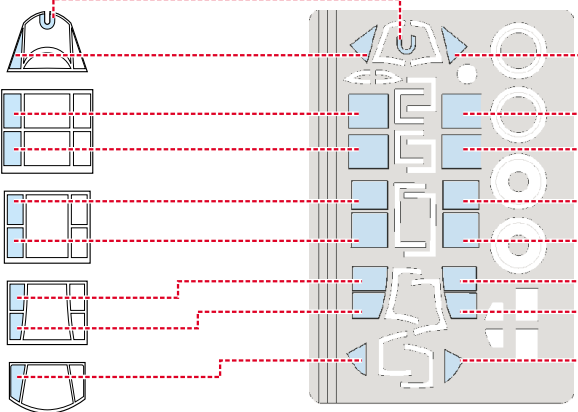

eduard
MASK

SBD Dauntless

The die-cut mask for accurate canopy frame painting of the
Hasegawa 1/48 KIT

EX 012

 - LIQUID MASK

1.)

F 8
F 1
F 2
F 5
F 6

2.)