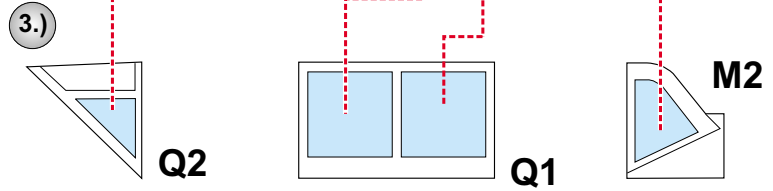

# Bf 109G-6

The die-cut mask for accurate canopy frame painting of the  
*Hasegawa 1/48 KIT*

LIQUID MASK

2pcs. L3

LIQUID MASK

4.) INTERIOR COLOR

5.) CAMOUFLAGE COLOR