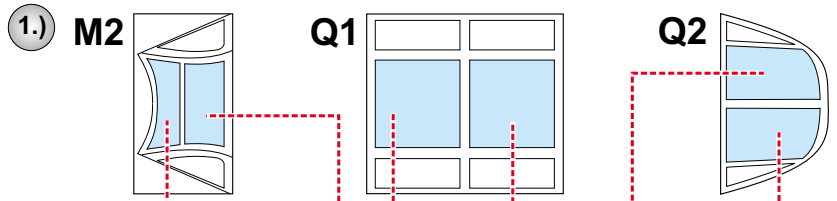

# Bf 109G-6

The die-cut mask for accurate canopy frame painting of the  
*Hasegawa 1/48 KIT*

LIQUID MASK

2pcs. L3

LIQUID MASK

4.) INTERIOR COLOR

5.) CAMOUFLAGE COLOR