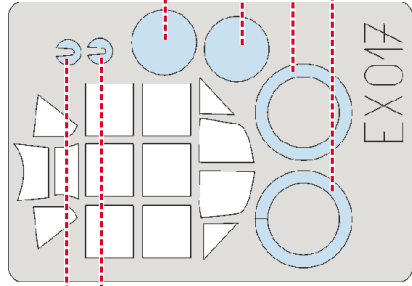

eduard  
MASK

EX 017

# Bf 109G-6

The die-cut mask for accurate canopy frame painting of the  
*Hasegawa 1/48 KIT*

LIQUID MASK

2pcs. L3

LIQUID MASK

4.) INTERIOR COLOR

5.) CAMOUFLAGE COLOR