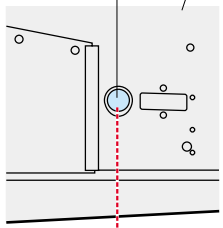

eduard
MASK

Mosquito FB Mk.VI/NF Mk.II 1/48

The die-cut mask for accurate canopy frame painting of the
Tamiya scale 1/48 **KIT**

EX 029

1.)

2.)

3.)

F1 C1 (C12)