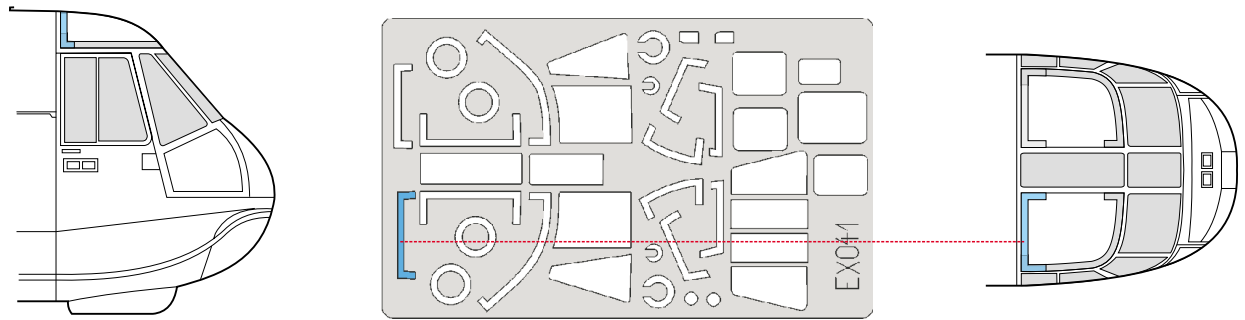

eduard
MASK

SH-3/S-61 Sea King

The die-cut mask for accurate canopy frame painting of the
Hasegawa 1/48 KIT

EX 041

 LIQUID MASK

LIQUID MASK

LIQUID MASK