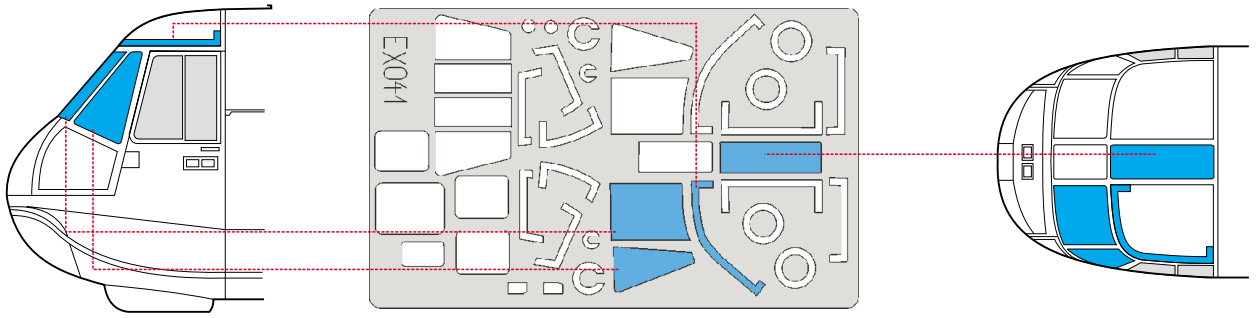

eduard
MASK

SH-3/S-61 Sea King

The die-cut mask for accurate canopy frame painting of the
Hasegawa 1/48 KIT

EX 041

 LIQUID MASK

LIQUID MASK

LIQUID MASK