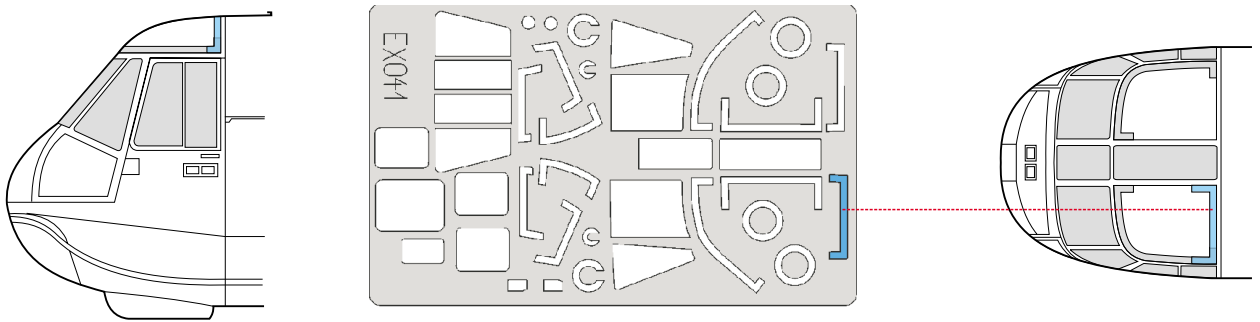

eduard
MASK

SH-3/S-61 Sea King

The die-cut mask for accurate canopy frame painting of the
Hasegawa 1/48 KIT

EX 041

 LIQUID MASK

LIQUID MASK

LIQUID MASK