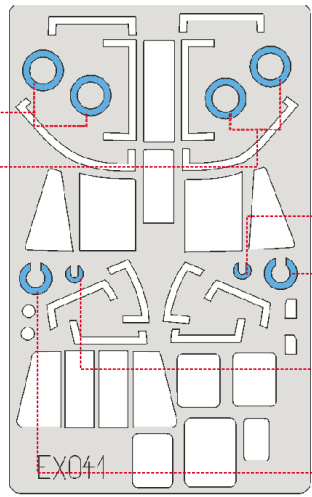

eduard
MASK

SH-3/S-61 Sea King

The die-cut mask for accurate canopy frame painting of the
Hasegawa 1/48 KIT

EX 041

 LIQUID MASK

LIQUID MASK

LIQUID MASK