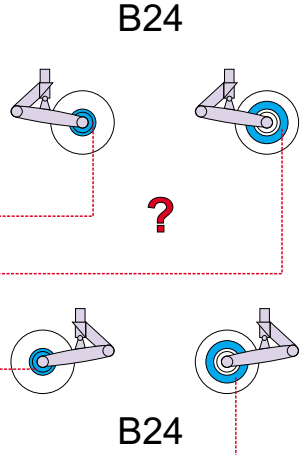

eduard
MASK

SH-3/S-61 Sea King

The die-cut mask for accurate canopy frame painting of the
Hasegawa 1/48 KIT

EX 041

 LIQUID MASK

LIQUID MASK

LIQUID MASK