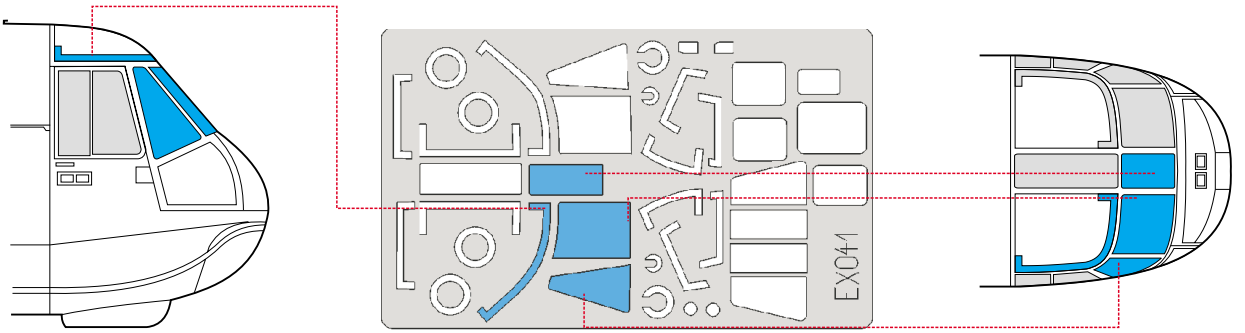

eduard
MASK

SH-3/S-61 Sea King

The die-cut mask for accurate canopy frame painting of the
Hasegawa 1/48 KIT

EX 041

 LIQUID MASK

LIQUID MASK

LIQUID MASK