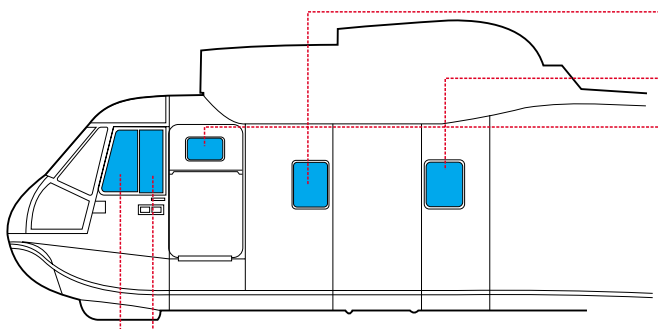

eduard
MASK

SH-3/S-61 Sea King

The die-cut mask for accurate canopy frame painting of the
Hasegawa 1/48 KIT

EX 041

 LIQUID MASK

LIQUID MASK

LIQUID MASK