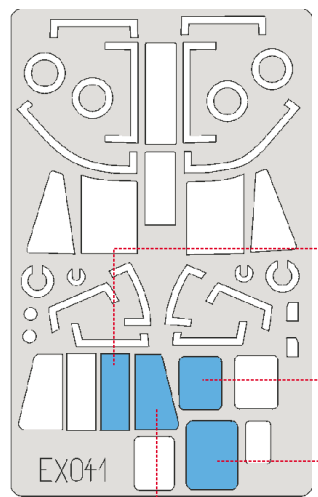

eduard
MASK

SH-3/S-61 Sea King

The die-cut mask for accurate canopy frame painting of the
Hasegawa 1/48 KIT

EX 041

 LIQUID MASK

LIQUID MASK

LIQUID MASK