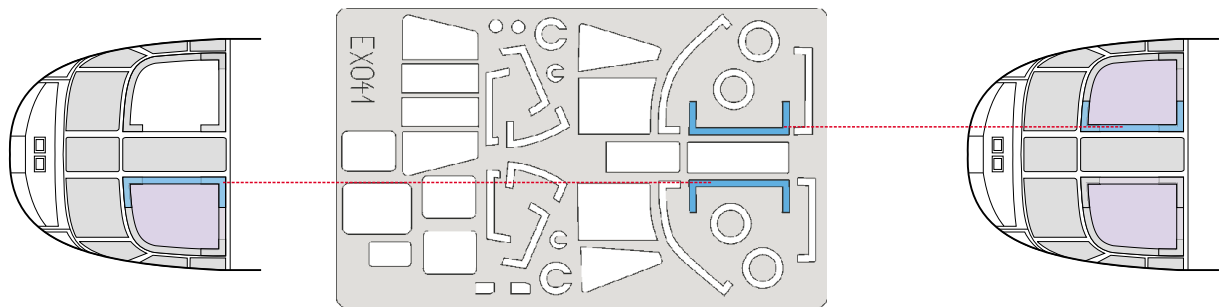

eduard
MASK

SH-3/S-61 Sea King

The die-cut mask for accurate canopy frame painting of the
Hasegawa 1/48 KIT

EX 041

 LIQUID MASK

LIQUID MASK

LIQUID MASK