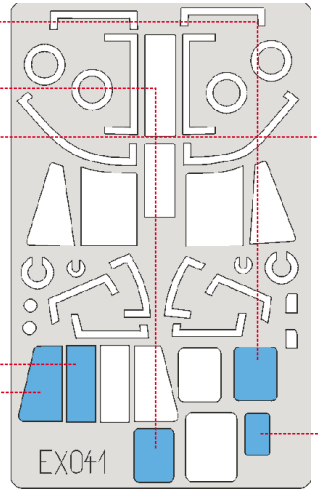

eduard
MASK

SH-3/S-61 Sea King

The die-cut mask for accurate canopy frame painting of the
Hasegawa 1/48 KIT

EX 041

 LIQUID MASK

LIQUID MASK

LIQUID MASK