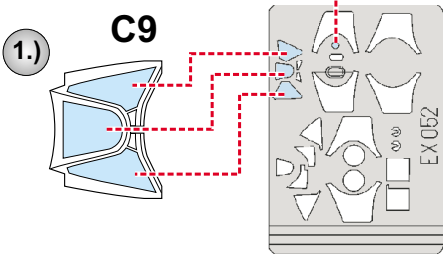

eduard
MASK

Spitfire Mk.IV

The die-cut mask for accurate canopy frame painting of the
Tamiya 1/48 KIT

EX 052

2pcs. **A33**

- LIQUID MASK

1.) INTERIOR COLOR

2.) CAMOUFLAGE COLOR