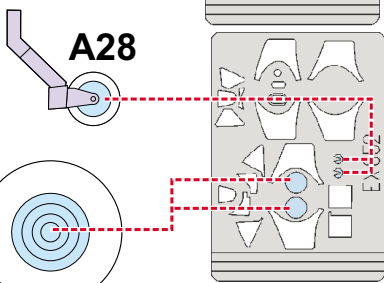

eduard
MASK

Spitfire Mk.IV

The die-cut mask for accurate canopy frame painting of the
Tamiya 1/48 KIT

EX 052

2pcs. **A33**

- LIQUID MASK

1.) INTERIOR COLOR

2.) CAMOUFLAGE COLOR