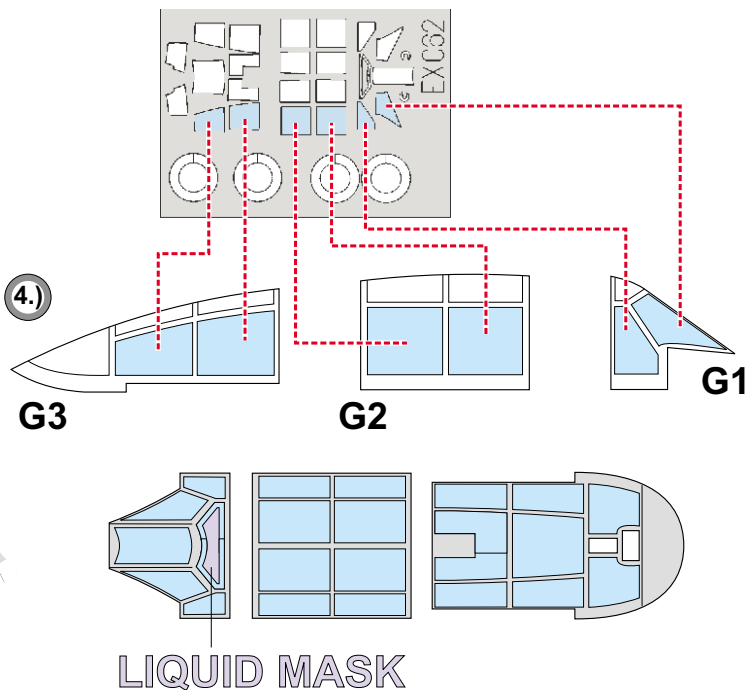

eduard
MASK

A6M2 Zero/Rufe 1/48

The die-cut mask for accurate canopy frame painting of the

Hasegawa 1/48 KIT

EX 062

5.)
INTERIOR COLOR

6.)
CAMOUFLAGE COLOR