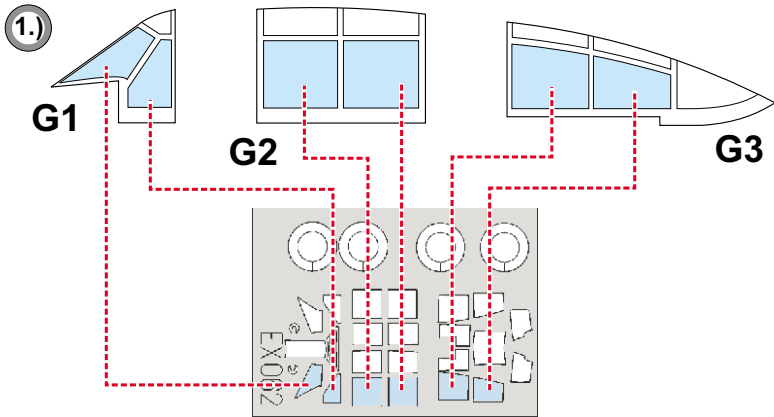

eduard
MASK

A6M2 Zero/Rufe 1/48

The die-cut mask for accurate canopy frame painting of the

Hasegawa 1/48 KIT

EX 062

5.)
INTERIOR COLOR

6.)
CAMOUFLAGE COLOR