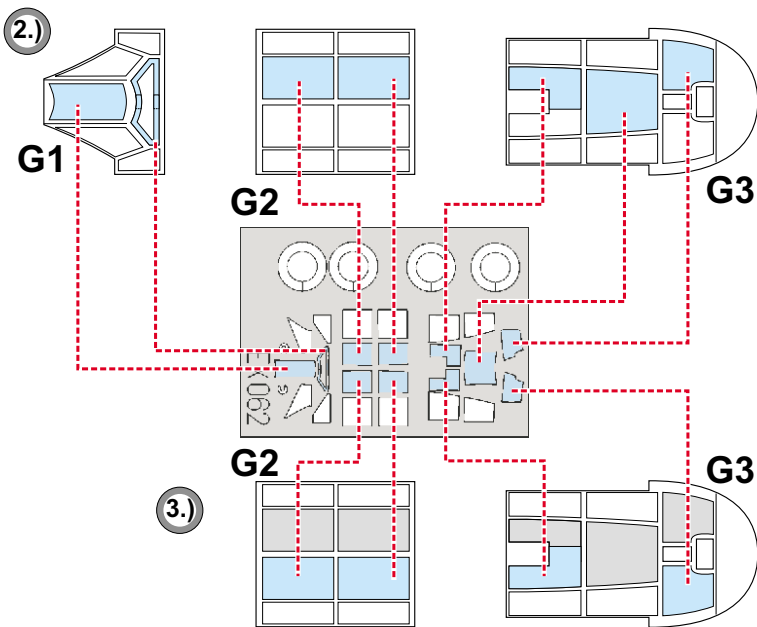

eduard
MASK

A6M2 Zero/Rufe 1/48

The die-cut mask for accurate canopy frame painting of the

Hasegawa 1/48 KIT

EX 062

5.)
INTERIOR COLOR

6.)
CAMOUFLAGE COLOR