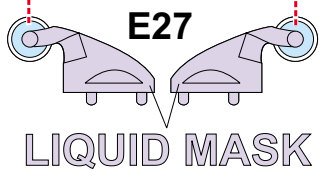

eduard
MASK

A6M2 Zero/Rufe 1/48

The die-cut mask for accurate canopy frame painting of the

Hasegawa 1/48 KIT

EX 062

5.)
INTERIOR COLOR

6.)
CAMOUFLAGE COLOR