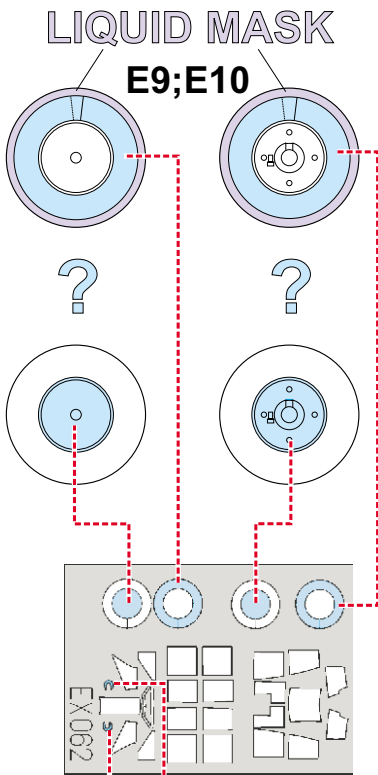

eduard
MASK

A6M2 Zero/Rufe 1/48

The die-cut mask for accurate canopy frame painting of the

Hasegawa 1/48 KIT

EX 062

5.)
INTERIOR COLOR

6.)
CAMOUFLAGE COLOR