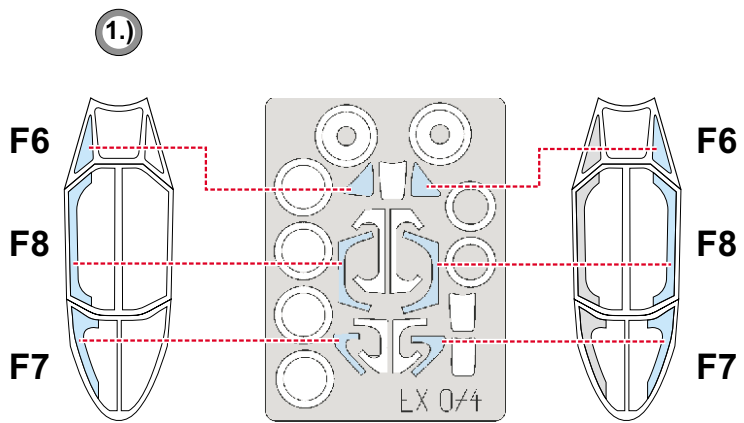

eduard
MASK

Me 262A Schwalbe 1/48

The die-cut mask for accurate canopy frame painting of the
Tamiya scale 1/48 KIT

EX 074

REFERENCES: MBI: Messerschmitt Me 262
 A Peregrine Photo Essay - Me 262A Schwalbe
 Aero Detail - Me 262
 Model Art - Me 262