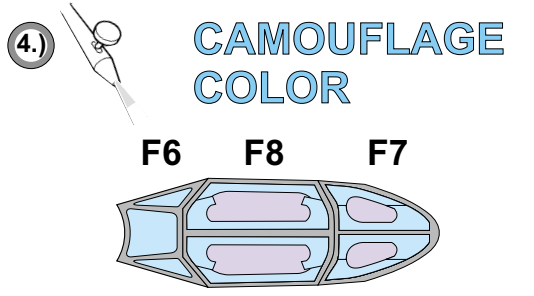

eduard
MASK

Me 262A Schwalbe 1/48

The die-cut mask for accurate canopy frame painting of the
Tamiya scale 1/48 KIT

EX 074

REFERENCES: MBI: Messerschmitt Me 262
 A Peregrine Photo Essay - Me 262A Schwalbe
 Aero Detail - Me 262
 Model Art - Me 262