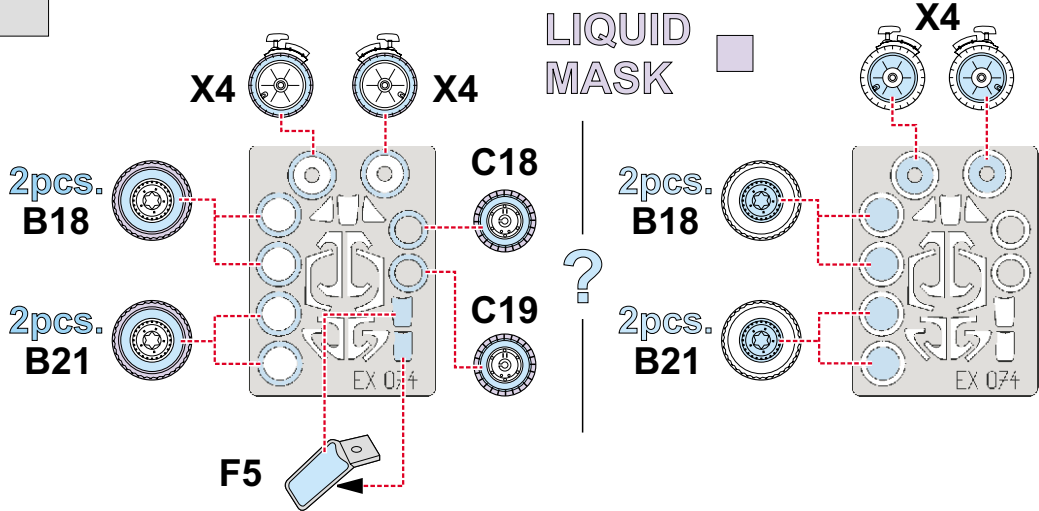

eduard
MASK

Me 262A Schwalbe 1/48

The die-cut mask for accurate canopy frame painting of the
Tamiya scale 1/48 KIT

EX 074

REFERENCES: MBI: Messerschmitt Me 262
 A Peregrine Photo Essay - Me 262A Schwalbe
 Aero Detail - Me 262
 Model Art - Me 262