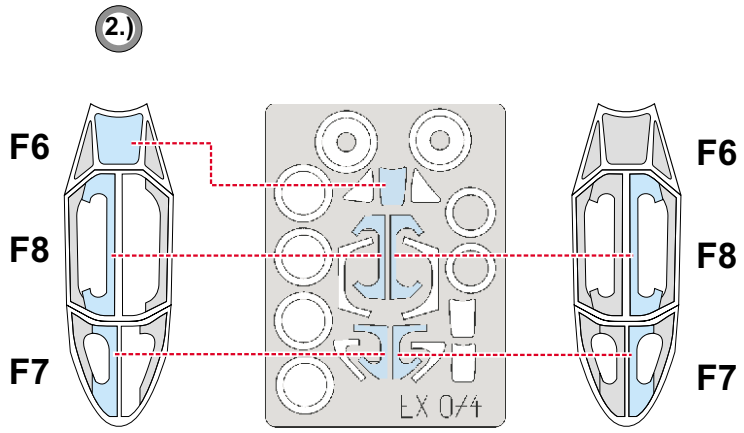

eduard
MASK

Me 262A Schwalbe 1/48

The die-cut mask for accurate canopy frame painting of the
Tamiya scale 1/48 KIT

EX 074

REFERENCES: MBI: Messerschmitt Me 262
 A Peregrine Photo Essay - Me 262A Schwalbe
 Aero Detail - Me 262
 Model Art - Me 262