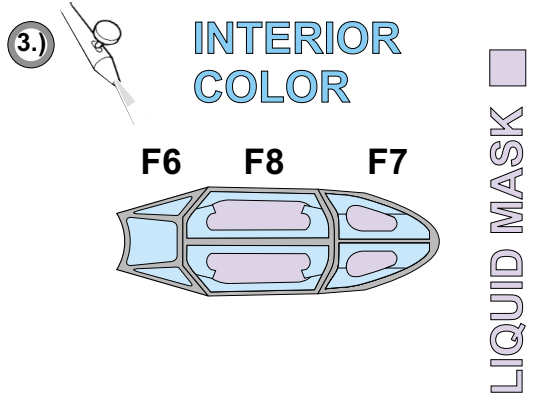

eduard
MASK

Me 262A Schwalbe 1/48

The die-cut mask for accurate canopy frame painting of the
Tamiya scale 1/48 KIT

EX 074

REFERENCES: MBI: Messerschmitt Me 262
 A Peregrine Photo Essay - Me 262A Schwalbe
 Aero Detail - Me 262
 Model Art - Me 262