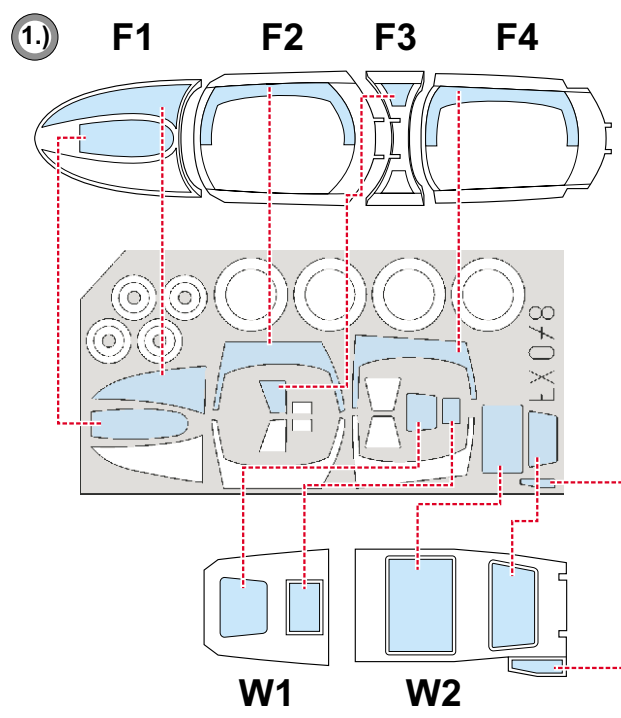

# RF-4B/E Phantom II 1/48

The die-cut mask for accurate canopy frame painting of the  
*Hasegawa* scale 1/48 KIT

## EX 078

- 3.)** INTERIOR COLOR
- 4.)** CAMOUFLAGE COLOR
- 5.)** REMOVE MASK