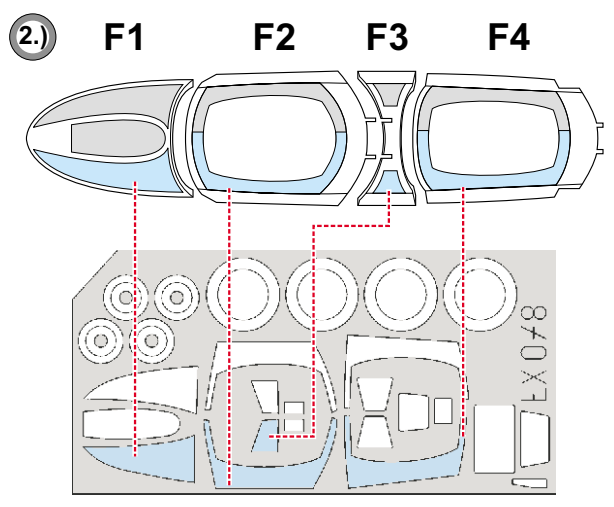

eduard
MASK

RF-4B/E Phantom II 1/48

The die-cut mask for accurate canopy frame painting of the
Hasegawa scale 1/48 KIT

EX 078