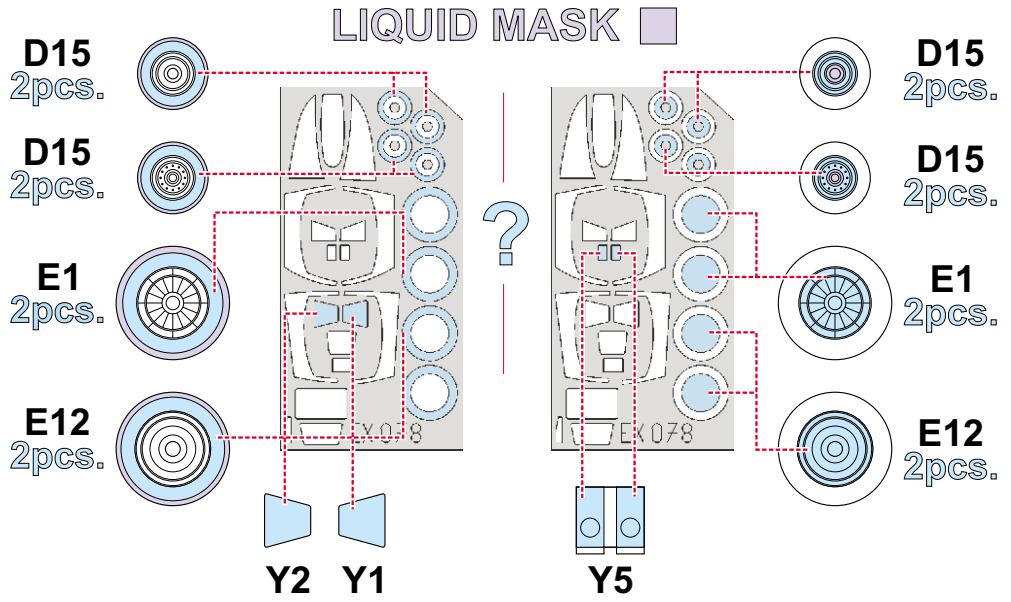

# RF-4B/E Phantom II 1/48

The die-cut mask for accurate canopy frame painting of the  
*Hasegawa* scale 1/48 KIT

## EX 078

- 3.)** INTERIOR COLOR
- 4.)** CAMOUFLAGE COLOR
- 5.)** REMOVE MASK