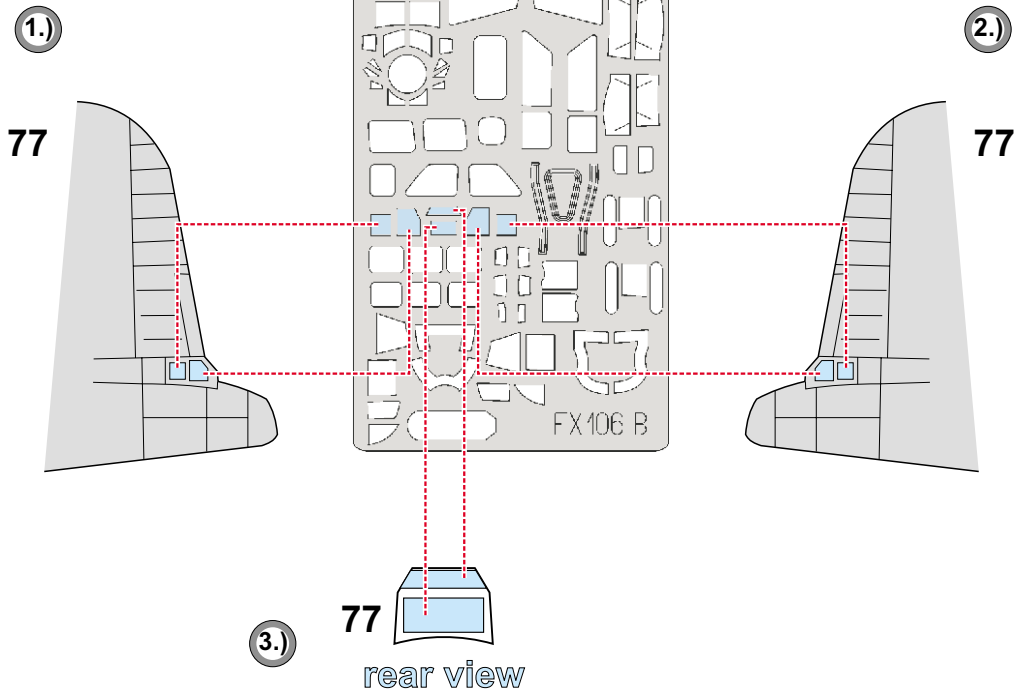

eduard
MASK

B-17G Flying Fortress

The die-cut mask for accurate canopy frame painting of the
Revell/Monogram Scale 1/48 KIT

EX 106

LIQUID MASK

REFERENCES:

Aero Detail #19 - BOEING B-17G Flying Fortress
Squadron/Signal Publ.: Walk Around # 5516 - B-17 Flying Fortress

74F

1.)

2.)

side view

side view

73

LIQUID MASK

rear view