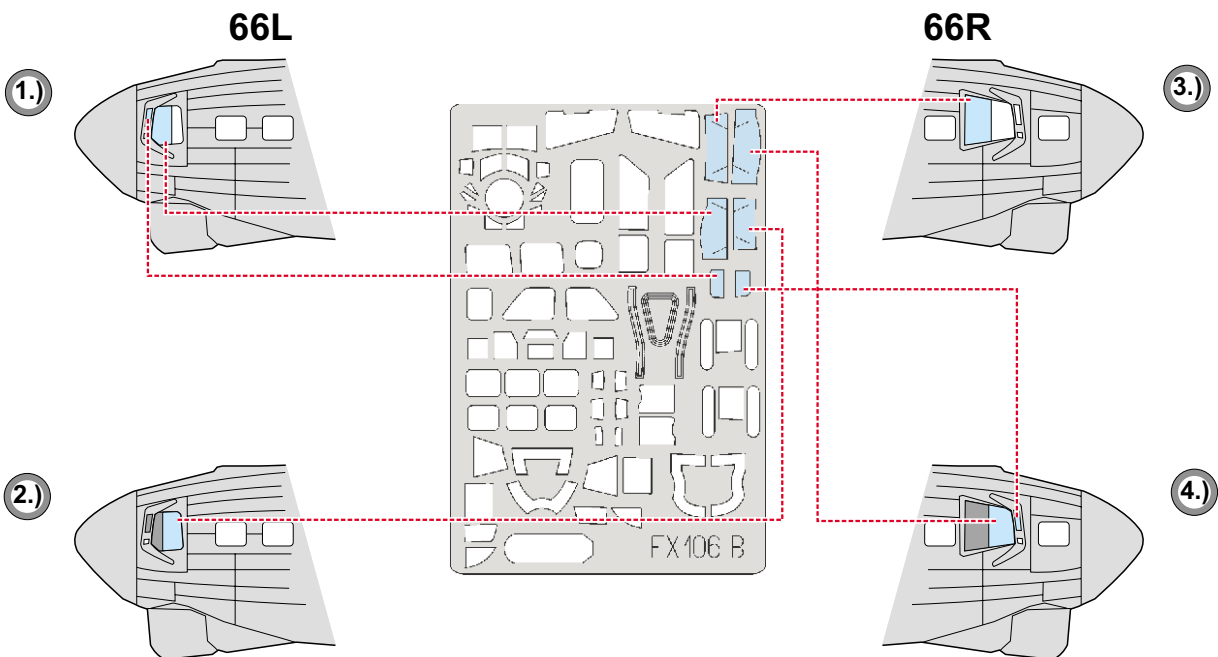

eduard
MASK

B-17G Flying Fortress

The die-cut mask for accurate canopy frame painting of the
Revell/Monogram Scale 1/48 KIT

EX 106

LIQUID MASK

REFERENCES:

Aero Detail #19 - BOEING B-17G Flying Fortress
Squadron/Signal Publ.: Walk Around # 5516 - B-17 Flying Fortress

74F

1.)

2.)

side view

side view

73

LIQUID MASK

rear view