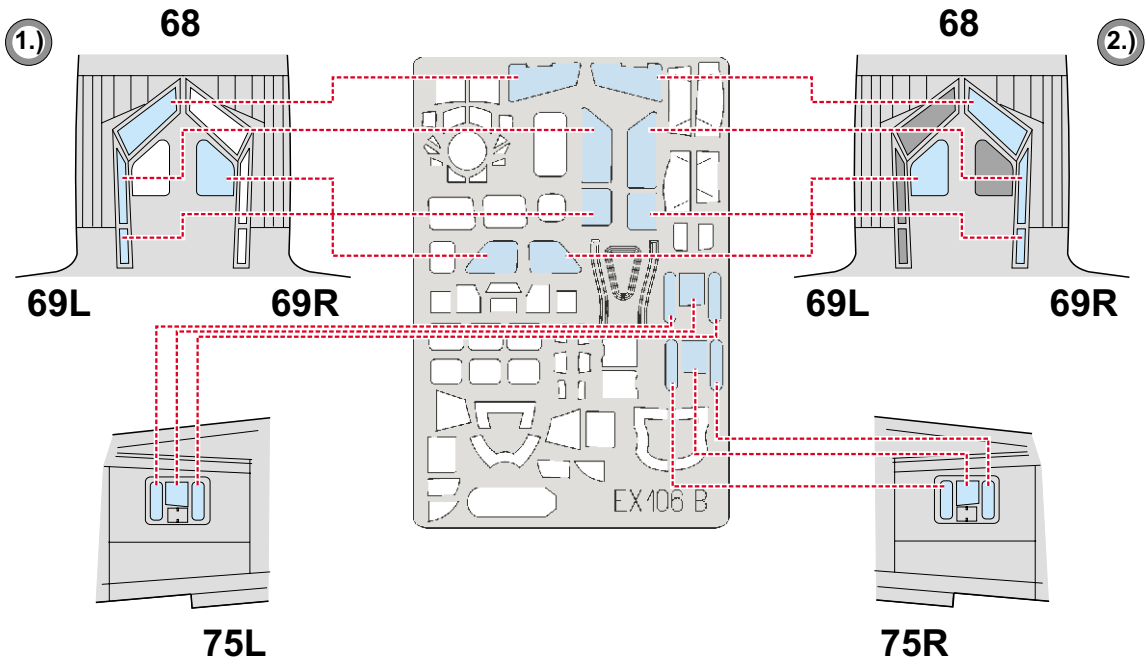

eduard
MASK

B-17G Flying Fortress

The die-cut mask for accurate canopy frame painting of the
Revell/Monogram Scale 1/48 KIT

EX 106

LIQUID MASK

REFERENCES:

Aero Detail #19 - BOEING B-17G Flying Fortress
Squadron/Signal Publ.: Walk Around # 5516 - B-17 Flying Fortress

74F

1.)

2.)

side view

side view

73

LIQUID MASK

rear view