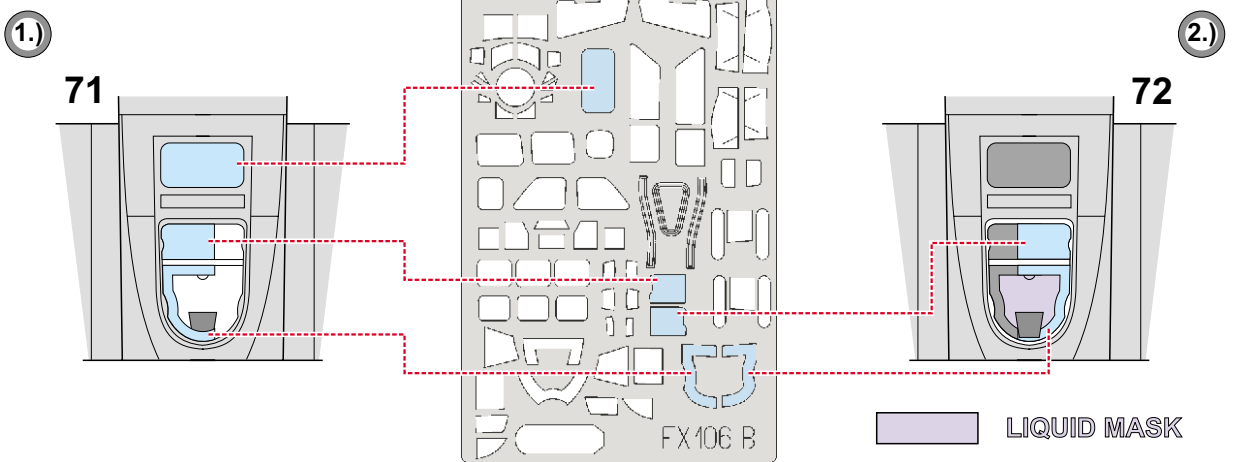

eduard
MASK

B-17G Flying Fortress

The die-cut mask for accurate canopy frame painting of the
Revell/Monogram Scale 1/48 KIT

EX 106

LIQUID MASK

REFERENCES:

Aero Detail #19 - BOEING B-17G Flying Fortress
Squadron/Signal Publ.: Walk Around # 5516 - B-17 Flying Fortress

74F

1.)

2.)

side view

side view

73

LIQUID MASK

rear view