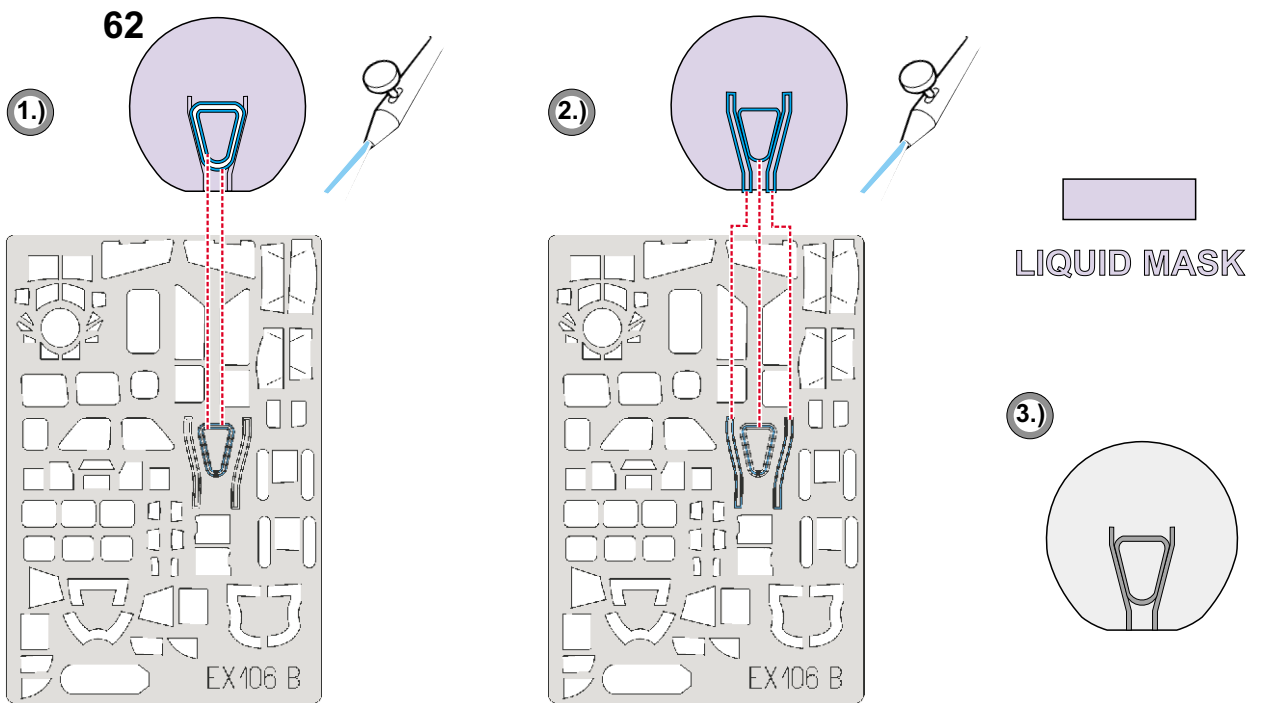

eduard
MASK

B-17G Flying Fortress

The die-cut mask for accurate canopy frame painting of the
Revell/Monogram Scale 1/48 KIT

EX 106

LIQUID MASK

REFERENCES:

Aero Detail #19 - BOEING B-17G Flying Fortress
Squadron/Signal Publ.: Walk Around # 5516 - B-17 Flying Fortress

74F

1.)

2.)

side view

side view

73

LIQUID MASK

rear view