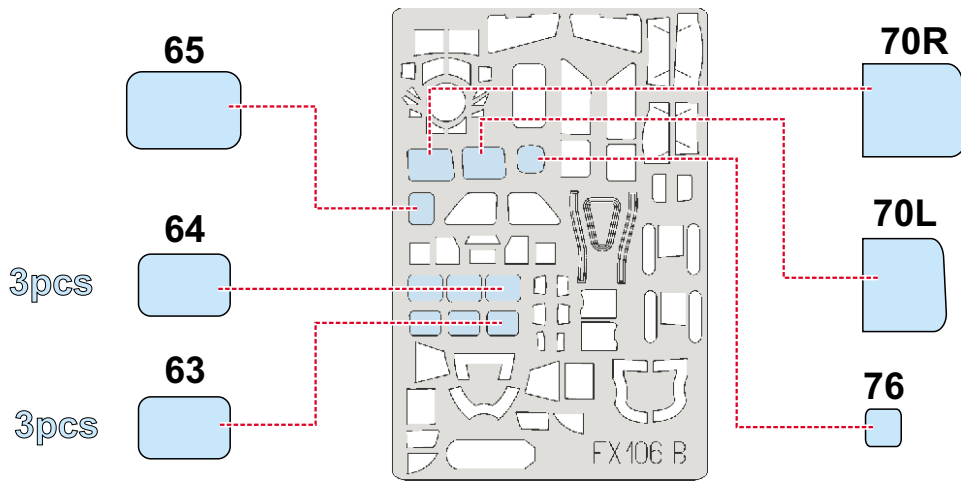

eduard
MASK

B-17G Flying Fortress

The die-cut mask for accurate canopy frame painting of the
Revell/Monogram Scale 1/48 KIT

EX 106

LIQUID MASK

REFERENCES:

Aero Detail #19 - BOEING B-17G Flying Fortress
Squadron/Signal Publ.: Walk Around # 5516 - B-17 Flying Fortress

74F

1.)

2.)

side view

side view

73

LIQUID MASK

rear view