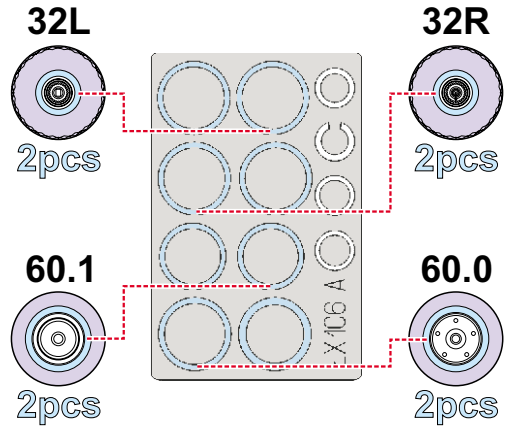

eduard
MASK

B-17G Flying Fortress

The die-cut mask for accurate canopy frame painting of the
Revell/Monogram Scale 1/48 KIT

EX 106

LIQUID MASK

REFERENCES:

Aero Detail #19 - BOEING B-17G Flying Fortress
Squadron/Signal Publ.: Walk Around # 5516 - B-17 Flying Fortress

74F

1.)

2.)

side view

side view

73

LIQUID MASK

rear view