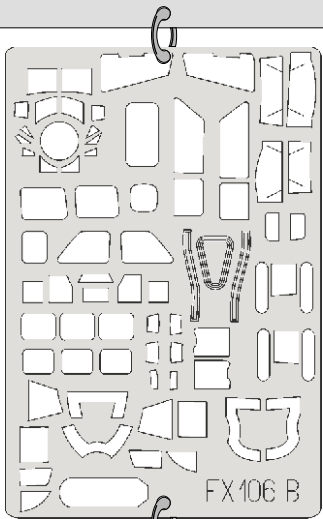

eduard
MASK

B-17G Flying Fortress

The die-cut mask for accurate canopy frame painting of the
Revell/Monogram Scale 1/48 KIT

EX 106

LIQUID MASK

REFERENCES:

Aero Detail #19 - BOEING B-17G Flying Fortress
Squadron/Signal Publ.: Walk Around # 5516 - B-17 Flying Fortress

74F

1.)

2.)

side view

side view

73

LIQUID MASK

rear view