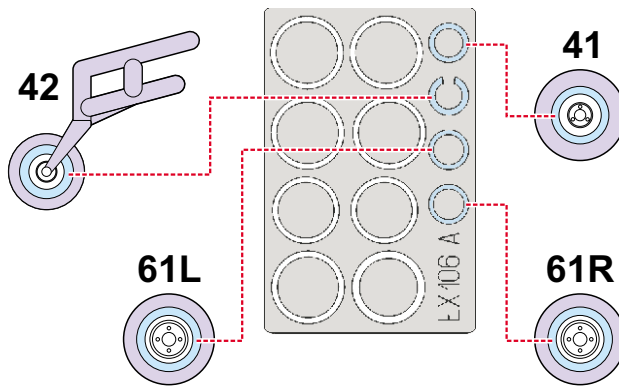

eduard
MASK

B-17G Flying Fortress

The die-cut mask for accurate canopy frame painting of the
Revell/Monogram Scale 1/48 KIT

EX 106

LIQUID MASK

REFERENCES:

Aero Detail #19 - BOEING B-17G Flying Fortress
Squadron/Signal Publ.: Walk Around # 5516 - B-17 Flying Fortress

74F

1.)

2.)

side view

side view

73

LIQUID MASK

rear view