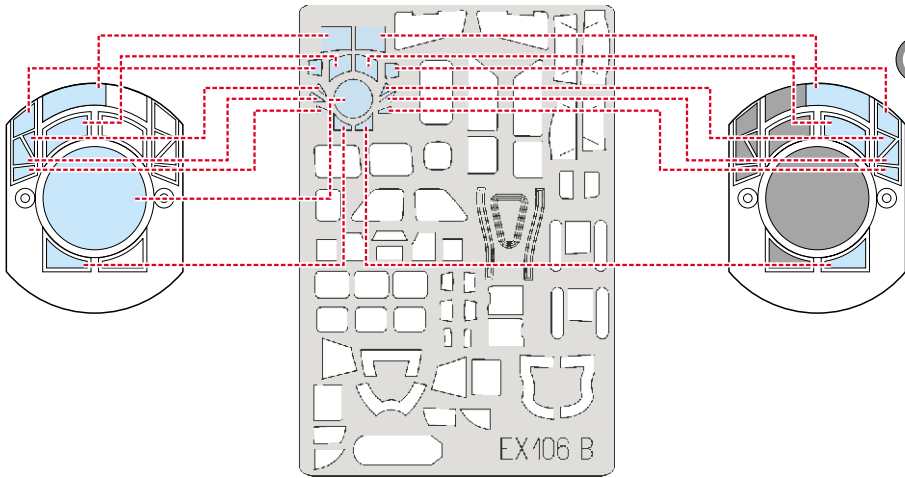

eduard
MASK

B-17G Flying Fortress

The die-cut mask for accurate canopy frame painting of the
Revell/Monogram Scale 1/48 KIT

EX 106

LIQUID MASK

REFERENCES:

Aero Detail #19 - BOEING B-17G Flying Fortress
Squadron/Signal Publ.: Walk Around # 5516 - B-17 Flying Fortress

74F

1.)

2.)

side view

side view

73

LIQUID MASK

rear view