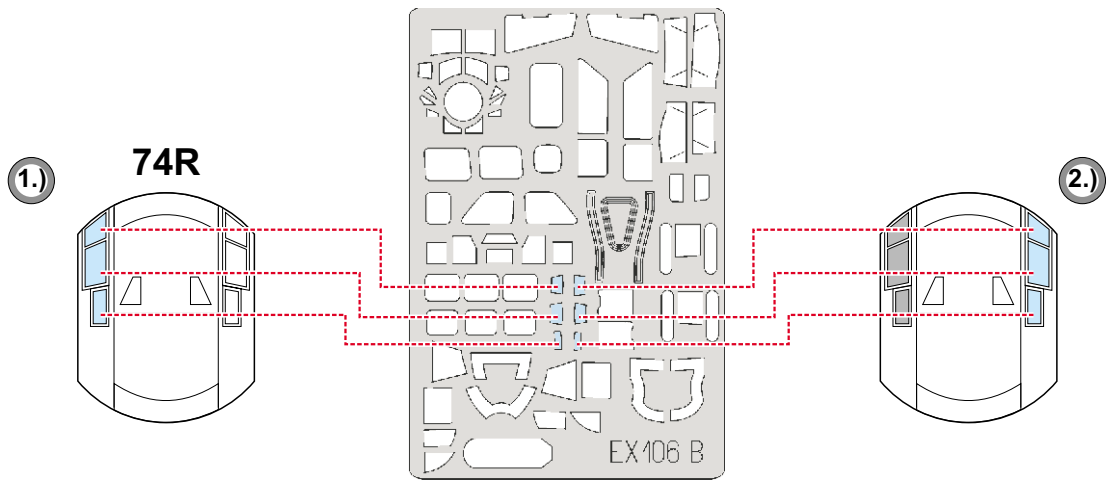

eduard
MASK

B-17G Flying Fortress

The die-cut mask for accurate canopy frame painting of the
Revell/Monogram Scale 1/48 KIT

EX 106

LIQUID MASK

REFERENCES:

Aero Detail #19 - BOEING B-17G Flying Fortress
Squadron/Signal Publ.: Walk Around # 5516 - B-17 Flying Fortress

74F

1.)

2.)

side view

side view

73

LIQUID MASK

rear view