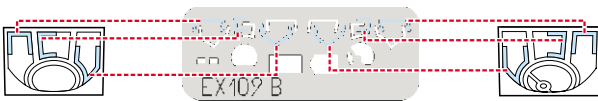

1.)

J 4

2.)

3.)

4.)

1.)

J 2

2.)

J 1

3.)