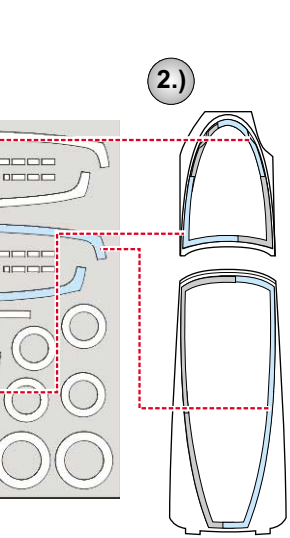

# F-18E Super Hornet 1/48

The die-cut mask for accurate canopy frame painting of the  
*Revell* 1/48 KIT

EX 115

INTERIOR COLOR

CAMOUFLAGE COLOR

REMOVE MASK

LIQUID MASK

LIQUID MASK