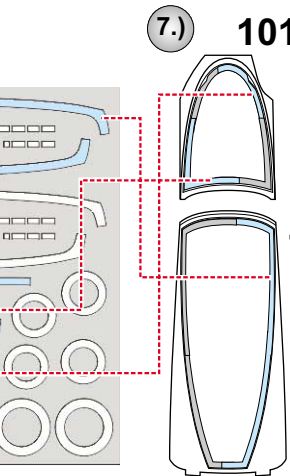

# F-18E Super Hornet 1/48

The die-cut mask for accurate canopy frame painting of the  
*Revell* 1/48 KIT

EX 115

INTERIOR COLOR

CAMOUFLAGE COLOR

REMOVE MASK

LIQUID MASK

LIQUID MASK