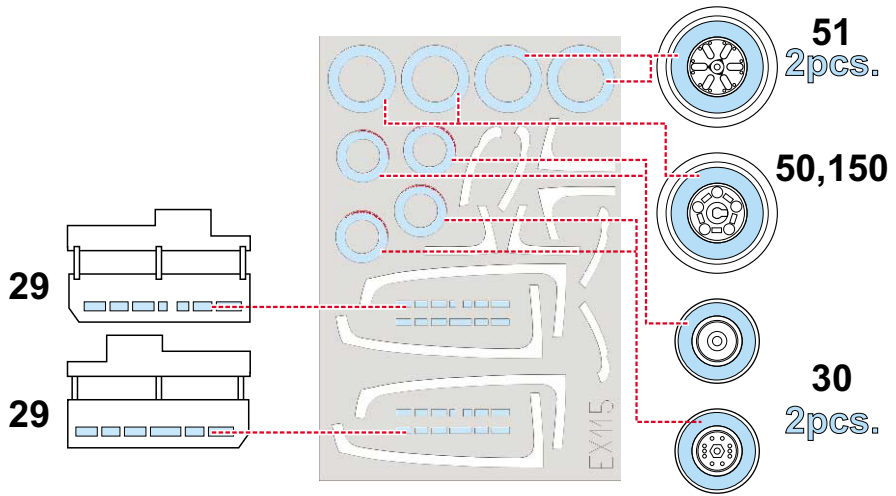

# F-18E Super Hornet 1/48

The die-cut mask for accurate canopy frame painting of the  
*Revell* 1/48 KIT

EX 115

INTERIOR COLOR

CAMOUFLAGE COLOR

REMOVE MASK

LIQUID MASK

LIQUID MASK