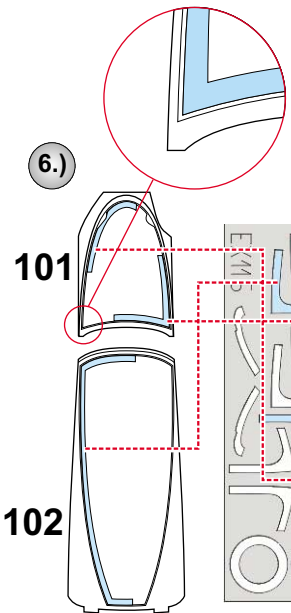

# F-18E Super Hornet 1/48

The die-cut mask for accurate canopy frame painting of the  
*Revell* 1/48 KIT

EX 115

INTERIOR COLOR

CAMOUFLAGE COLOR

REMOVE MASK

LIQUID MASK

LIQUID MASK