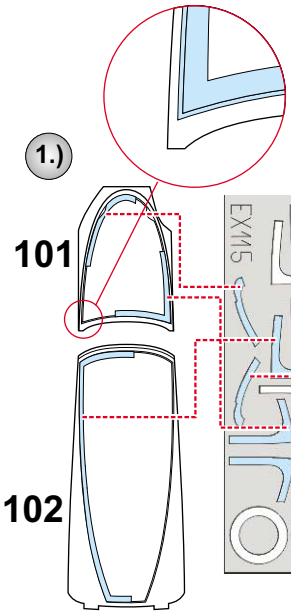

# F-18E Super Hornet 1/48

The die-cut mask for accurate canopy frame painting of the  
*Revell* 1/48 KIT

EX 115

INTERIOR COLOR

CAMOUFLAGE COLOR

REMOVE MASK

LIQUID MASK

LIQUID MASK