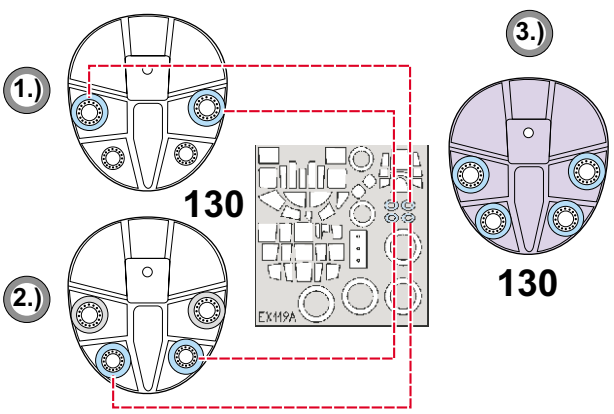

eduard
MASK

B-25J Mitchell 1/48

The die-cut mask for accurate canopy frame painting of the
Revell / Monogram scale 1/48 KIT

EX 119

LIQUID MASK

REFERENCES: Squadron/Signal Publications No.8260 - B-25 Mitchell in detail
 Squadron/Signal Publications No.5512 - Walk Around B-25 Mitchell
 Flieger Revue 6/2001