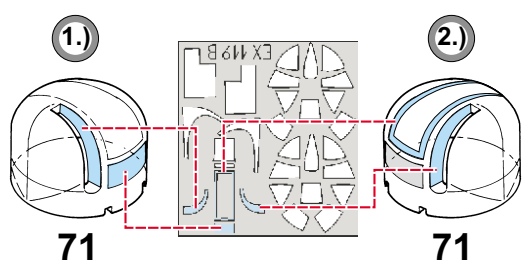

eduard
MASK

B-25J Mitchell 1/48

The die-cut mask for accurate canopy frame painting of the
Revell / Monogram scale 1/48 KIT

EX 119

LIQUID MASK

REFERENCES: Squadron/Signal Publications No.8260 - B-25 Mitchell in detail
 Squadron/Signal Publications No.5512 - Walk Around B-25 Mitchell
 Flieger Revue 6/2001