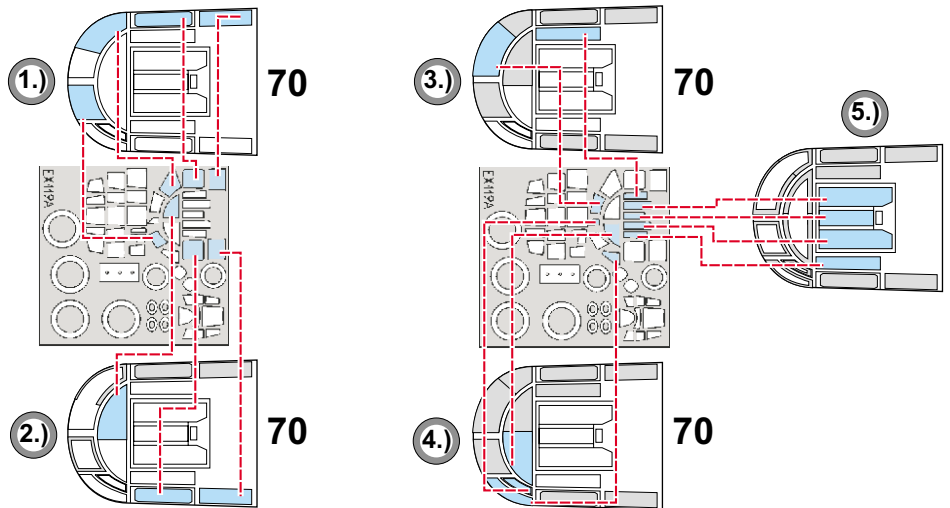

eduard
MASK

B-25J Mitchell 1/48

The die-cut mask for accurate canopy frame painting of the
Revell / Monogram scale 1/48 KIT

EX 119

LIQUID MASK

REFERENCES: Squadron/Signal Publications No.8260 - B-25 Mitchell in detail
 Squadron/Signal Publications No.5512 - Walk Around B-25 Mitchell
 Flieger Revue 6/2001