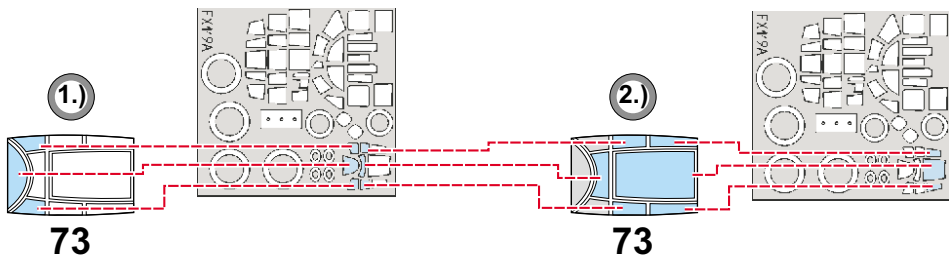

eduard
MASK

B-25J Mitchell 1/48

The die-cut mask for accurate canopy frame painting of the
Revell / Monogram scale 1/48 KIT

EX 119

LIQUID MASK

REFERENCES: Squadron/Signal Publications No.8260 - B-25 Mitchell in detail
 Squadron/Signal Publications No.5512 - Walk Around B-25 Mitchell
 Flieger Revue 6/2001