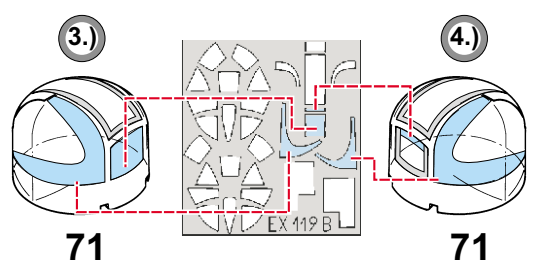

eduard
MASK

B-25J Mitchell 1/48

The die-cut mask for accurate canopy frame painting of the
Revell / Monogram scale 1/48 KIT

EX 119

LIQUID MASK

REFERENCES: Squadron/Signal Publications No.8260 - B-25 Mitchell in detail
 Squadron/Signal Publications No.5512 - Walk Around B-25 Mitchell
 Flieger Revue 6/2001