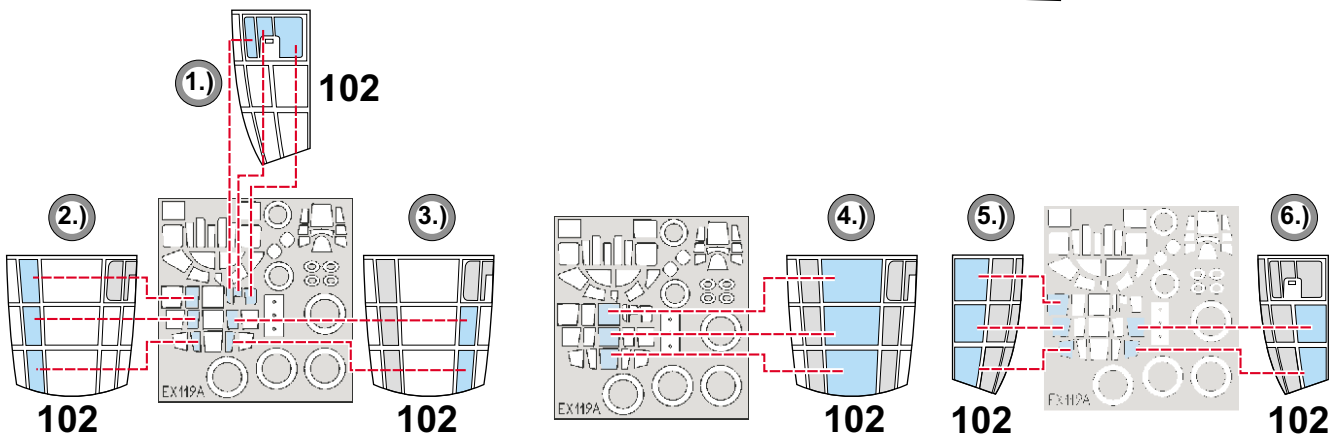

eduard
MASK

B-25J Mitchell 1/48

The die-cut mask for accurate canopy frame painting of the
Revell / Monogram scale 1/48 KIT

EX 119

LIQUID MASK

REFERENCES: Squadron/Signal Publications No.8260 - B-25 Mitchell in detail
 Squadron/Signal Publications No.5512 - Walk Around B-25 Mitchell
 Flieger Revue 6/2001