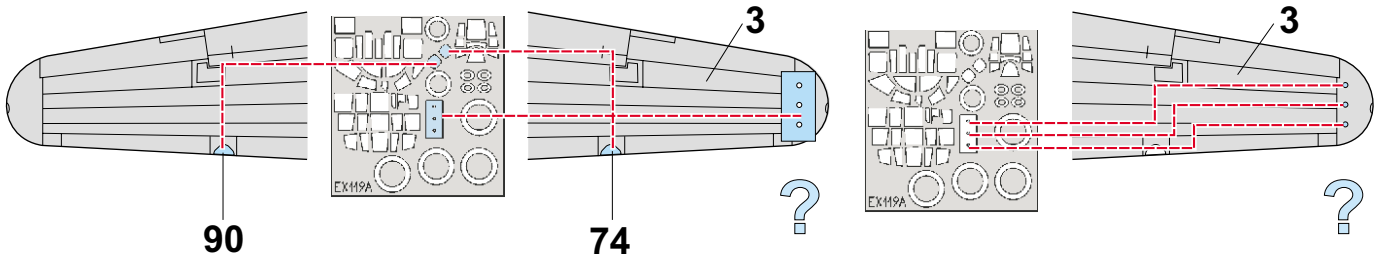

eduard
MASK

B-25J Mitchell 1/48

The die-cut mask for accurate canopy frame painting of the
Revell / Monogram scale 1/48 KIT

EX 119

LIQUID MASK

REFERENCES: Squadron/Signal Publications No.8260 - B-25 Mitchell in detail
 Squadron/Signal Publications No.5512 - Walk Around B-25 Mitchell
 Flieger Revue 6/2001