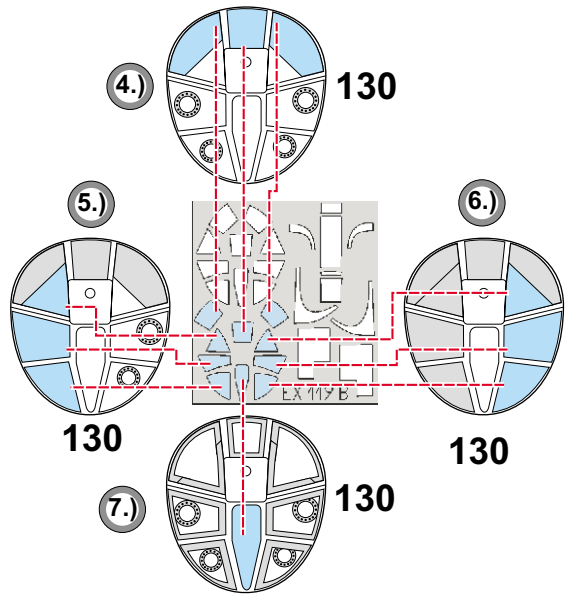

eduard
MASK

B-25J Mitchell 1/48

The die-cut mask for accurate canopy frame painting of the
Revell / Monogram scale 1/48 KIT

EX 119

LIQUID MASK

REFERENCES: Squadron/Signal Publications No.8260 - B-25 Mitchell in detail
 Squadron/Signal Publications No.5512 - Walk Around B-25 Mitchell
 Flieger Revue 6/2001