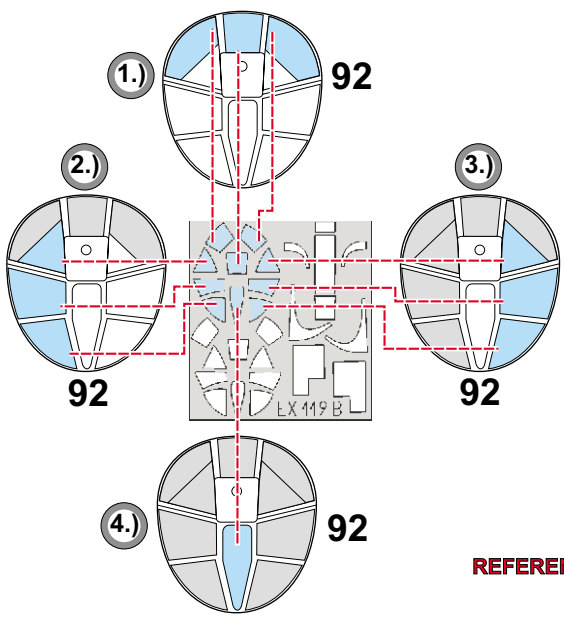

eduard
MASK

B-25J Mitchell 1/48

The die-cut mask for accurate canopy frame painting of the
Revell / Monogram scale 1/48 KIT

EX 119

LIQUID MASK

REFERENCES: Squadron/Signal Publications No.8260 - B-25 Mitchell in detail
 Squadron/Signal Publications No.5512 - Walk Around B-25 Mitchell
 Flieger Revue 6/2001