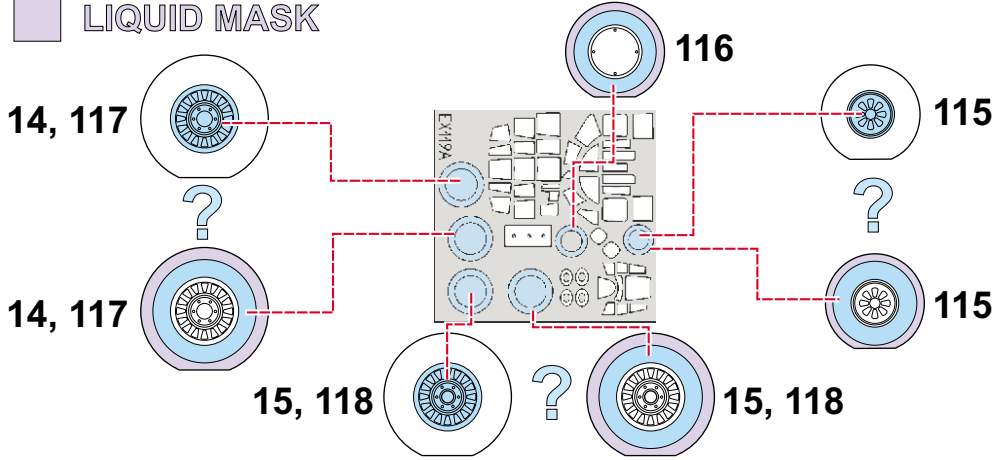

eduard
MASK

B-25J Mitchell 1/48

The die-cut mask for accurate canopy frame painting of the
Revell / Monogram scale 1/48 KIT

EX 119

LIQUID MASK

REFERENCES: Squadron/Signal Publications No.8260 - B-25 Mitchell in detail
 Squadron/Signal Publications No.5512 - Walk Around B-25 Mitchell
 Flieger Revue 6/2001